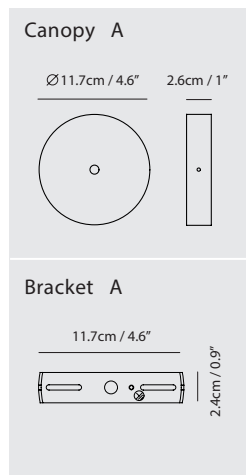

By Li, Hui Lun 李慧倫

matt opal + sand gold

matt opal + pearl cocoa

matt opal + oatmeal

Measurement : centimeter / inches

Pensée Wall / Ceiling

Model
SG-7992C

Material
mouth-blown glass, steel

Light Source
G9 LED 1 x 5W 2700K CRI 90

Weight
0.6kg / 1.3lb

Color

-  matt opal + oatmeal
-  matt opal + pearl cocoa
-  matt opal + sand gold