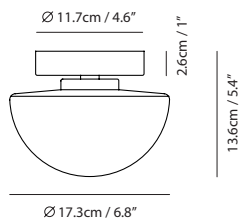

By Li, Hui Lun 李慧倫

matt opal + sand gold

matt opal + pearl cocoa

matt opal + oatmeal

Measurement : centimeter / inches

Pensée Wall / Ceiling

Model
SG-7992C

Material
mouth-blown glass, steel