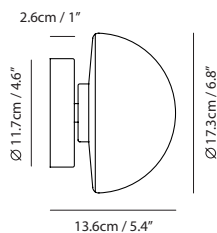

By Li, Hui Lun 李慧倫

matt opal + sand gold

matt opal + pearl cocoa

matt opal + oatmeal

Measurement : centimeter / inches

Pensée Wall / Ceiling

Model
SG-7992C

Material
mouth-blown glass, steel

Light Source
G9 LED 1 x 5W 2700K CRI 90

Weight
0.6kg / 1.3lb

Color

-  matt opal + oatmeal
-  matt opal + pearl cocoa
-  matt opal + sand gold