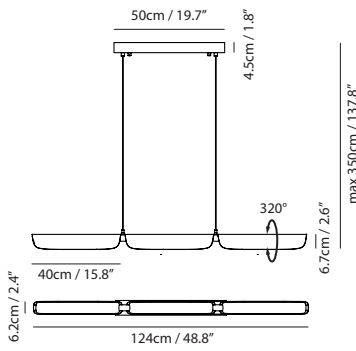

Available as linear suspension, large suspension, and table lamps, the FLO collection supports cohesive lighting across residential and hospitality interiors.

By Lee Ying Hsuan 李穎宣

oatmeal

matt black

Measurement : centimeter / inches