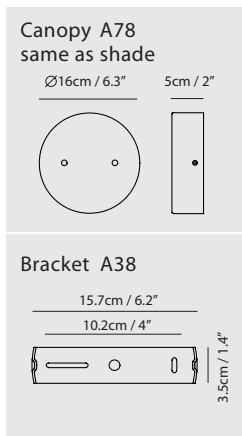

Available as linear suspension, large suspension, and table lamps, the FLO collection supports cohesive lighting across residential and hospitality interiors.

By Lee Ying Hsuan 李穎宣

oatmeal

matt black

Measurement : centimeter / inches