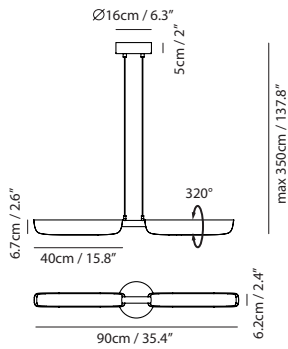

Available as linear suspension, large suspension, and table lamps, the FLO collection supports cohesive lighting across residential and hospitality interiors.

By Lee Ying Hsuan 李穎宣

oatmeal

matt black

Measurement : centimeter / inches