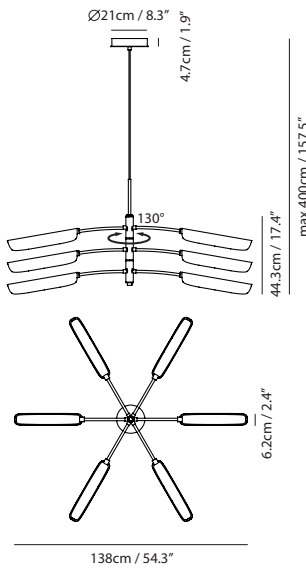

Measurement : centimeter / inches

**FLO Pendant PR6**

**Model**  
SLD-3986PR6

**Material**  
PC,steel

**Light Source**  
LED 6 x 11W 3000K CRI97 2574lm

**Driver**  
Built-in dimmable driver (Triac dimming)