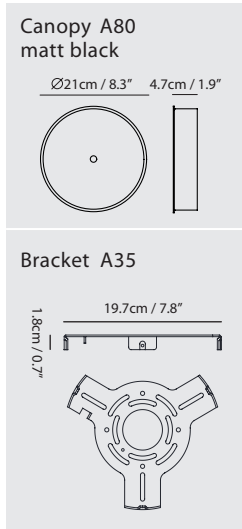

Measurement : centimeter / inches

**FLO Pendant PR6**

**Model**  
SLD-3986PR6

**Material**  
PC,steel

**Light Source**  
LED 6 x 11W 3000K CRI97 2574lm

**Driver**  
Built-in dimmable driver (Triac dimming)