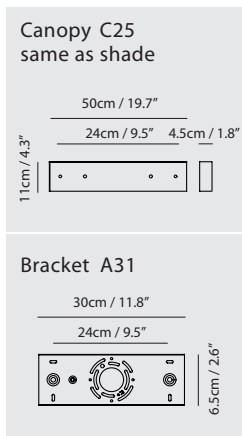

**FLO Pendant PL3**

**Model**  
SLD-3986PL3

**Material**  
PC,steel

**Light Source**  
LED 3 x 11W 3000K CRI 97 1283lm

**Driver**  
Built-in dimmable driver (Triac dimming)

**Weight**  
2.6kg / 5.7lb

- Color**
- oatmeal
  - matt black