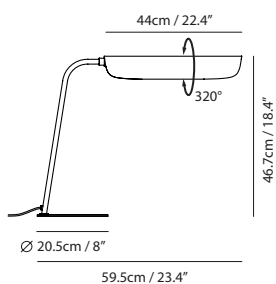

Measurement : centimeter / inches

**FLO Table**

**Model**  
SLD-3986DTE

**Material**  
PC,steel

**Light Source**  
LED 10W 3000K CRI97

**Driver**  
Adaptor driver

**Feature**  
Touch dimmer switch

**Weight**  
2.3kg / 5.1lb