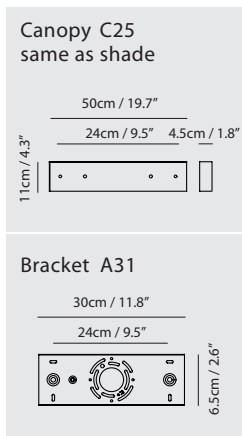

Available as linear suspension, large suspension, and table lamps, the FLO collection supports cohesive lighting across residential and hospitality interiors.

By Lee Ying Hsuan 李穎宣

oatmeal

matt black

Measurement : centimeter / inches