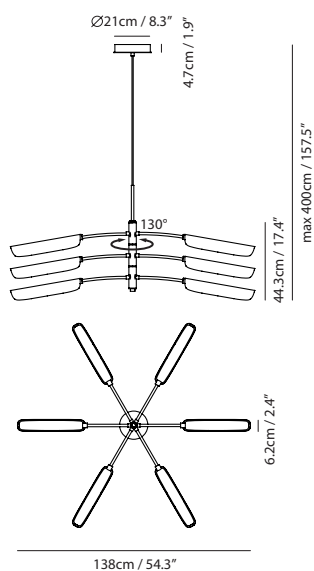

Measurement : centimeter / inches

FLO Pendant PR6

Model
SLD-3986PR6

Material
PC,steel

Light Source
LED 6 x 11W 3000K CRI97 2574lm

Driver
Built-in dimmable driver (Triac dimming)

Weight
6.7kg / 14.7lb

Color
● matt black