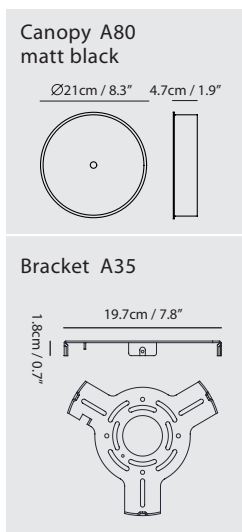

Measurement : centimeter / inches

FLO Pendant PR6

Model
SLD-3986PR6

Material
PC,steel

Light Source
LED 6 x 11W 3000K CRI97 2574lm

Driver
Built-in dimmable driver (Triac dimming)

Weight
6.7kg / 14.7lb

Color
● matt black