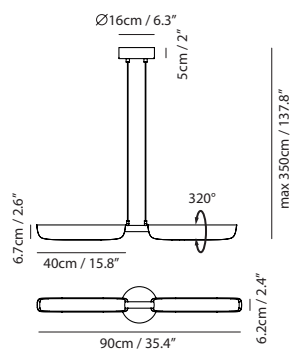

Available as linear suspension, large suspension, and table lamps, the FLO collection supports cohesive lighting across residential and hospitality interiors.

By Lee Ying Hsuan 李穎宣

oatmeal

matt black

Measurement : centimeter / inches