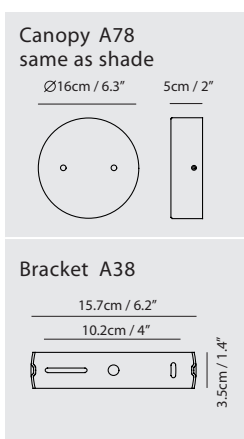

Available as linear suspension, large suspension, and table lamps, the FLO collection supports cohesive lighting across residential and hospitality interiors.

By Lee Ying Hsuan 李穎宣

oatmeal

matt black

Measurement : centimeter / inches