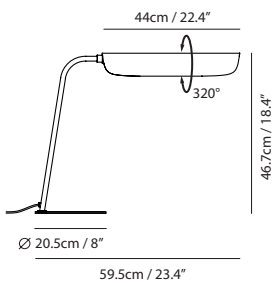

Measurement : centimeter / inches

FLO Table

Model
SLD-3986DTE

Material
PC,steel

Light Source
LED 10W 3000K CRI97

Driver
Adaptor driver

Feature
Touch dimmer switch

Weight
2.3kg / 5.1lb