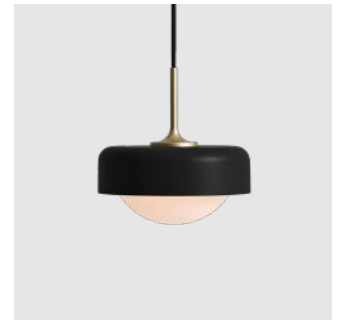

Pensée, a refined and contemporary take on a timeless silhouette. With its classic profile and compact design, the Pensée emits a calming glow through hand-crafted opal glass, now combined with a delicate metal shade available in three color options, topped off with a golden detail.

By Li, Hui Lun 李慧倫

olive green + champagne gold

pearl cocoa + champagne gold

matt white + champagne gold

matt black + champagne gold

**Pensee LED Pendant**

**Model**  
SG-7992P

**Material**  
mouth-blown glass, steel

The Pensee is a refined and contemporary take on a timeless silhouette. With a classic profile and compact design, the new PENSÉE offers the best luminaire experience to date. Available both as a table lamp or wall lamp, the PENSÉE emits a calming glow of light through the handmade opal glass. The table version features an exclusive "DJ dimmer" base design, while the wall version utilized the DJ function for ON/OFF only.

By Chen, Chao Cheng 陳昭成

matt opal glass + matt black

matt opal glass + champagne gold

**Pensee LED Table**

**Model**  
SLD-7992DJ

**Material**  
mouth-blown glass, steel

**Light Source**  
LED 6W 2700K CRI90 510lm