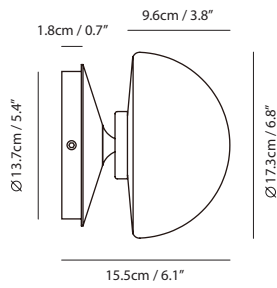

**Feature**  
DJ dimmer switch

**Weight**  
2.0kg / 4.4lb

**Cord**  
200cm / 78.7"

**Color**

-  matt opal glass + matt black
-  matt opal glass + champagne gold

matt opal glass + matt black

matt opal glass + champagne gold

**Pensee LED Wall**

**Model**  
SG-7992WJ

**Material**  
mouth-blown glass, steel

**Light Source**  
G9 1 x 4W 2700K CRI90

**Feature**  
DJ on/off switch

**Weight**  
1.1kg / 2.4lb

**Color**

-  matt opal glass + matt black
-  matt opal glass + champagne gold