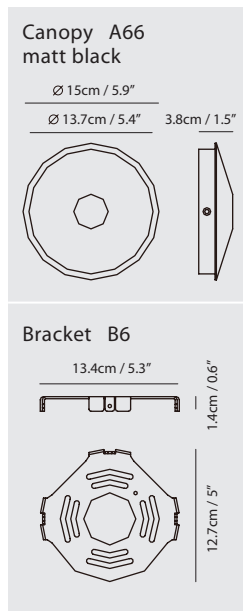

**Light Source**  
G9 1 x 4W 2700K CRI 90

**Weight**  
1.2kg / 2.6lb

- Color**
-  olive green + champagne gold
  -  pearl cocoa + champagne gold
  -  matt white + champagne gold
  -  matt black + champagne gold

**Feature**  
DJ dimmer switch

**Weight**  
2.0kg / 4.4lb

**Cord**  
200cm / 78.7"

**Color**

-  matt opal glass + matt black
-  matt opal glass + champagne gold

matt opal glass + matt black

matt opal glass + champagne gold

**Pensee LED Wall**

**Model**  
SG-7992WJ

**Material**  
mouth-blown glass, steel

**Light Source**  
G9 1 x 4W 2700K CRI90

**Feature**  
DJ on/off switch

**Weight**  
1.1kg / 2.4lb

**Color**

-  matt opal glass + matt black
-  matt opal glass + champagne gold