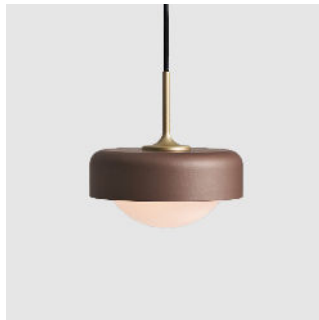

Pensée, a refined and contemporary take on a timeless silhouette. With its classic profile and compact design, the Pensée emits a calming glow through hand-crafted opal glass, now combined with a delicate metal shade available in three color options, topped off with a golden detail.

By Li, Hui Lun 李慧倫

olive green + champagne gold

pearl cocoa + champagne gold

matt white + champagne gold

matt black + champagne gold

**Pensee LED Pendant**

**Model**  
SG-7992P

**Material**  
mouth-blown glass, steel

The Pensee is a refined and contemporary take on a timeless silhouette. With a classic profile and compact design, the new PENSÉE offers the best luminaire experience to date. Available both as a table lamp or wall lamp, the PENSÉE emits a calming glow of light through the handmade opal glass. The table version features an exclusive "DJ dimmer" base design, while the wall version utilized the DJ function for ON/OFF only.

By Chen, Chao Cheng 陳昭成

matt opal glass + matt black

matt opal glass + champagne gold

**Pensee LED Table**

**Model**  
SLD-7992DJ

**Material**  
mouth-blown glass, steel

**Light Source**  
LED 6W 2700K CRI90 510lm