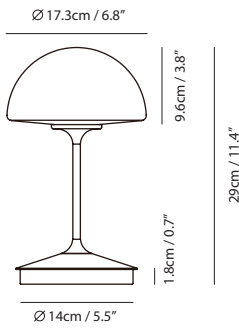

Pensee LED Table

Model
SLD-7992DJ

Material
mouth-blown glass, steel

Light Source
LED 6W 2700K CRI90 510lm

Feature
DJ dimmer switch

Weight
2.0kg / 4.4lb

Cord
200cm / 78.7"

Color

- matt opal glass + matt black
- matt opal glass + champagne gold