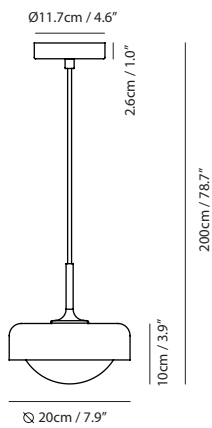

Pensee LED Pendant

Model
SG-7992P

Material
mouth-blown glass, steel

Light Source
G9 1 x 4W 2700K CRI 90

Weight
1.2kg / 2.6lb

1. **Color**
2. olive green + champagne gold
   - pearl cocoa + champagne gold
   - matt white + champagne gold
   - matt black + champagne gold