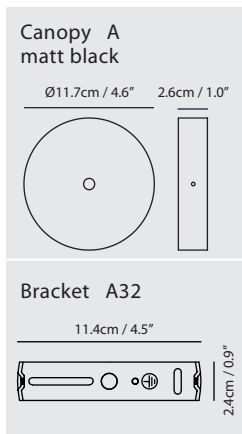

Pensee LED Pendant

Model
SG-7992P

Material
mouth-blown glass, steel

Light Source
G9 1 x 4W 2700K CRI 90

Weight
1.2kg / 2.6lb

1. **Color**
2. olive green + champagne gold
   - pearl cocoa + champagne gold
   - matt white + champagne gold
   - matt black + champagne gold