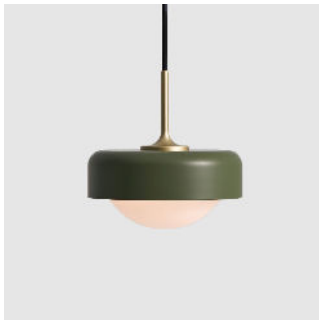

Pensée, a refined and contemporary take on a timeless silhouette. With its classic profile and compact design, the Pensée emits a calming glow through hand-crafted opal glass, now combined with a delicate metal shade available in three color options, topped off with a golden detail.

By Li, Hui Lun 李慧倫

olive green + champagne gold

pearl cocoa + champagne gold

matt white + champagne gold

matt black + champagne gold

**Pensee LED Pendant**

**Model**  
SG-7992P

**Material**  
mouth-blown glass, steel

The Pensee is a refined and contemporary take on a timeless silhouette. With a classic profile and compact design, the new PENSÉE offers the best luminaire experience to date. Available both as a table lamp or wall lamp, the PENSÉE emits a calming glow of light through the handmade opal glass. The table version features an exclusive "DJ dimmer" base design, while the wall version utilized the DJ function for ON/OFF only.

By Chen, Chao Cheng 陳昭成

matt opal glass + matt black

matt opal glass + champagne gold

**Pensee LED Table**

**Model**  
SLD-7992DJ

**Material**  
mouth-blown glass, steel

**Light Source**  
LED 6W 2700K CRI90 510lm