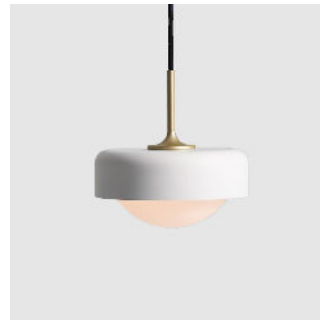

Pensée, a refined and contemporary take on a timeless silhouette. With its classic profile and compact design, the Pensée emits a calming glow through hand-crafted opal glass, now combined with a delicate metal shade available in three color options, topped off with a golden detail.

By Li, Hui Lun 李慧倫

olive green + champagne gold

pearl cocoa + champagne gold

matt white + champagne gold

matt black + champagne gold

**Pensee LED Pendant**

**Model**  
SG-7992P

**Material**  
mouth-blown glass, steel

The Pensee is a refined and contemporary take on a timeless silhouette. With a classic profile and compact design, the new PENSÉE offers the best luminaire experience to date. Available both as a table lamp or wall lamp, the PENSÉE emits a calming glow of light through the handmade opal glass. The table version features an exclusive "DJ dimmer" base design, while the wall version utilized the DJ function for ON/OFF only.

By Chen, Chao Cheng 陳昭成

matt opal glass + matt black

matt opal glass + champagne gold

**Pensee LED Table**

**Model**  
SLD-7992DJ

**Material**  
mouth-blown glass, steel

**Light Source**  
LED 6W 2700K CRI90 510lm