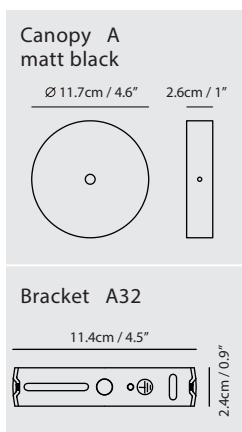

Weight
0.8kg / 1.8lb

- Color**
- matt opal + champagne gold
 - matt opal + matt black
 - matt opal + copper

Sircle Pendant L

Model
SG-140PV

Material
mouth-blown glass, steel

Light Source
G9 1 x 4W LED 2700K CRI90

Light Source
G9 4 x 4W LED 2700K CRI90

Weight
5kg / 11lb

- Color**
- matt opal + champagne gold
 - matt opal + matt black
 - matt opal + copper

champagne gold

matt black

Sircle Wall

Model
SG-100WV

Material
mouth-blown glass, steel