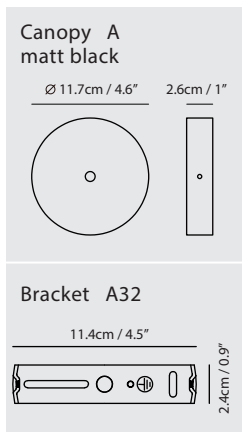

Sircle Pendant S

Model
SG-100PV

Material
mouth-blown glass, steel

Light Source
G9 1 x 3W LED 2700K CRI90

Weight
0.8kg / 1.8lb

1. **Color**
2. matt opal + champagne gold
   - matt opal + matt black
   - matt opal + copper