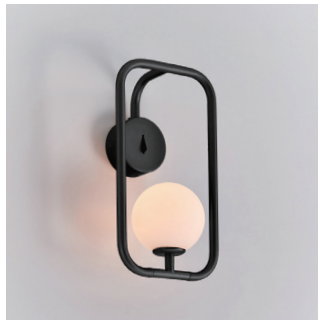

Weight
0.8kg / 1.8lb

- Color**
- matt opal + champagne gold
 - matt opal + matt black
 - matt opal + copper

Sircle Pendant L

Model
SG-140PV

Material
mouth-blown glass, steel

Light Source
G9 1 x 4W LED 2700K CRI90

Light Source
G9 LED 3 x 4W 2700K CRI90

Weight
2.3kg / 5lb

- Color**
- matt opal + champagne gold
 - matt opal + matt black
 - matt opal + copper

Sircle Pendant PH4

Model
SG-140PH4

Material
mouth-blown glass, steel

Light Source
G9 4 x 4W LED 2700K CRI90

Weight
5kg / 11lb

- Color**
- matt opal + champagne gold
 - matt opal + matt black
 - matt opal + copper

champagne gold

matt black

Sircle Wall

Model
SG-100WV

Material
mouth-blown glass, steel

Light Source
G9 1 x 3W LED 2700K CRI90

Feature
On/Off rocker switch

Weight
1.1kg / 2.4lb

Color

-  matt opal + champagne gold
-  matt opal + matt black

* Fixture can be installed horizontally, or vertically, in both directions, offering a high degree of flexibility.