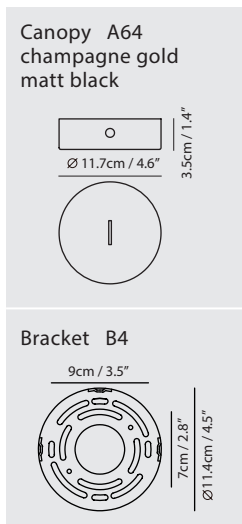

Light Source
G9 LED 3 x 4W 2700K CRI90

Weight
2.3kg / 5lb

- Color**
- matt opal + champagne gold
 - matt opal + matt black
 - matt opal + copper

Sircle Pendant PH4

Model
SG-140PH4

Material
mouth-blown glass, steel

Light Source
G9 4 x 4W LED 2700K CRI90

Weight
5kg / 11lb

- Color**
- matt opal + champagne gold
 - matt opal + matt black
 - matt opal + copper

champagne gold

matt black

Sircle Wall

Model
SG-100WV

Material
mouth-blown glass, steel

Light Source
G9 1 x 3W LED 2700K CRI90

Feature
On/Off rocker switch

Weight
1.1kg / 2.4lb

Color

-  matt opal + champagne gold
-  matt opal + matt black

* Fixture can be installed horizontally, or vertically, in both directions, offering a high degree of flexibility.