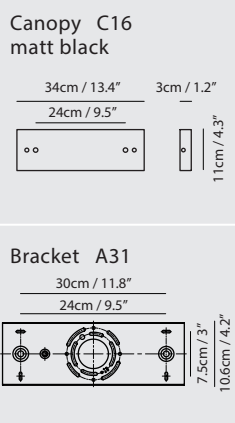

Sircle Pendant PH4

Model
SG-140PH4

Material
mouth-blown glass, steel

Light Source
G9 4 x 4W LED 2700K CRI90

Weight
5kg / 11lb

1. **Color**
2. matt opal + champagne gold
   - matt opal + matt black
   - matt opal + copper