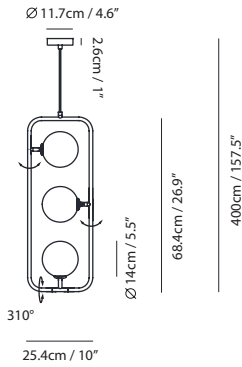

Weight
1.6kg / 3.5lb

- Color**
- matt opal + champagne gold
 - matt opal + matt black
 - matt opal + copper

champagne gold

matt black

copper

Sircle Pendant PV3

Model
SG-140PV3

Material
mouth-blown glass, steel

Light Source
G9 LED 3 x 4W 2700K CRI90

Weight
2.3kg / 5lb

- Color**
- matt opal + champagne gold
 - matt opal + matt black
 - matt opal + copper

Sircle Pendant PH4

Model
SG-140PH4

Material
mouth-blown glass, steel