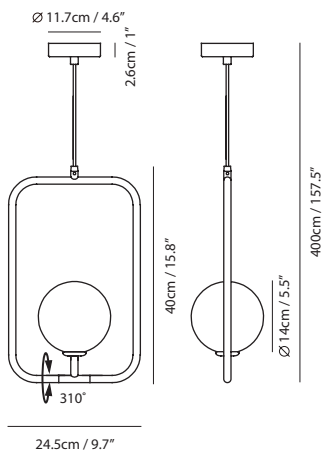

Weight
0.8kg / 1.8lb

- Color**
- matt opal + champagne gold
 - matt opal + matt black
 - matt opal + copper

Sircle Pendant L

Model
SG-140PV

Material
mouth-blown glass, steel

Light Source
G9 1 x 4W LED 2700K CRI90

Weight
1.6kg / 3.5lb

- Color**
- matt opal + champagne gold
 - matt opal + matt black
 - matt opal + copper

champagne gold

matt black

copper

Sircle Pendant PV3

Model
SG-140PV3

Material
mouth-blown glass, steel

Light Source
G9 LED 3 x 4W 2700K CRI90

Weight
2.3kg / 5lb

- Color**
- matt opal + champagne gold
 - matt opal + matt black
 - matt opal + copper

Sircle Pendant PH4

Model
SG-140PH4

Material
mouth-blown glass, steel

Light Source
G9 4 x 4W LED 2700K CRI90

Weight
5kg / 11lb

- Color**
- matt opal + champagne gold
 - matt opal + matt black
 - matt opal + copper

champagne gold

matt black

Sircle Wall

Model
SG-100WV

Material
mouth-blown glass, steel