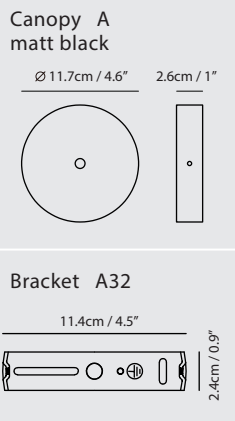

Weight
1.6kg / 3.5lb

- Color**
- matt opal + champagne gold
 - matt opal + matt black
 - matt opal + copper

champagne gold

matt black

copper

Sircle Pendant PV3

Model
SG-140PV3

Material
mouth-blown glass, steel

Light Source
G9 LED 3 x 4W 2700K CRI90

Weight
2.3kg / 5lb

- Color**
- matt opal + champagne gold
 - matt opal + matt black
 - matt opal + copper

Sircle Pendant PH4

Model
SG-140PH4

Material
mouth-blown glass, steel

Light Source
G9 4 x 4W LED 2700K CRI90

Weight
5kg / 11lb

- Color**
- matt opal + champagne gold
 - matt opal + matt black
 - matt opal + copper

champagne gold

matt black

Sircle Wall

Model
SG-100WV

Material
mouth-blown glass, steel