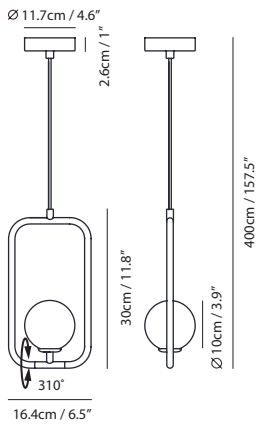

Sircle Pendant S

Model
SG-100PV

Material
mouth-blown glass, steel

Light Source
G9 1 x 3W LED 2700K CRI90

Weight
0.8kg / 1.8lb

1. **Color**
2. matt opal + champagne gold
   - matt opal + matt black
   - matt opal + copper