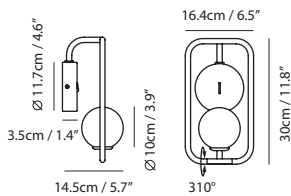

Light Source
G9 LED 3 x 4W 2700K CRI90

Weight
2.3kg / 5lb

- Color**
- matt opal + champagne gold
 - matt opal + matt black
 - matt opal + copper

Sircle Pendant PH4

Model
SG-140PH4

Material
mouth-blown glass, steel

Light Source
G9 4 x 4W LED 2700K CRI90

Weight
5kg / 11lb

- Color**
- matt opal + champagne gold
 - matt opal + matt black
 - matt opal + copper

champagne gold

matt black

Sircle Wall

Model
SG-100WV

Material
mouth-blown glass, steel

Light Source
G9 1 x 3W LED 2700K CRI90

Feature
On/Off rocker switch

Weight
1.1kg / 2.4lb

Color

-  matt opal + champagne gold
-  matt opal + matt black

* Fixture can be installed horizontally, or vertically, in both directions, offering a high degree of flexibility.