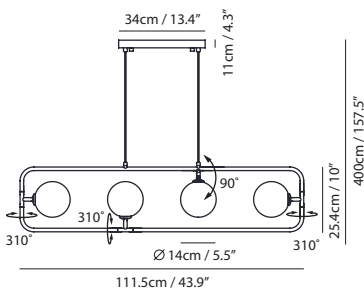

Light Source
G9 LED 3 x 4W 2700K CRI90

Weight
2.3kg / 5lb

- Color**
- matt opal + champagne gold
 - matt opal + matt black
 - matt opal + copper

Sircle Pendant PH4

Model
SG-140PH4

Material
mouth-blown glass, steel