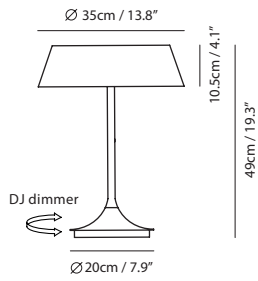

By Chen, Chao Cheng 陳昭成

white

black

Measurement : centimeter / inches

**Halo Pendant**

**Model**  
SLD-6355P

**Material**  
pleated fabric, steel, aluminum

**Light Source**  
LED 21W 2700K CRI 90 2310lm

By Chen, Chao Cheng 陳昭成

white

black

Measurement : centimeter / inches

**Halo Wall**

**Model**  
SLD-6250W

**Material**  
pleated fabric, steel, aluminum

**Light Source**  
LED 7W 2700K CRI 90 770lm

By Chen, Chao Cheng 陳昭成

white

black

Measurement : centimeter / inches

**Halo Table**

**Model**  
SLD-6355DJ

**Material**  
pleated fabric, steel, aluminum

**Light Source**  
LED 18W 2700K CRI 90 1980lm