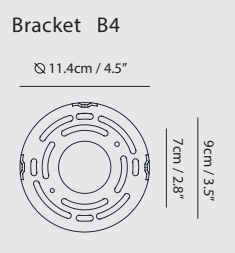

By Chen, Chao Cheng 陳昭成

white

black

Measurement : centimeter / inches

**Halo Pendant**

**Model**  
SLD-6355P

**Material**  
pleated fabric, steel, aluminum

**Light Source**  
LED 21W 2700K CRI 90 2310lm

By Chen, Chao Cheng 陳昭成

white

black

Measurement : centimeter / inches

**Halo Wall**

**Model**  
SLD-6250W

**Material**  
pleated fabric, steel, aluminum

**Light Source**  
LED 7W 2700K CRI 90 770lm

By Chen, Chao Cheng 陳昭成

white

black

Measurement : centimeter / inches

**Halo Table**

**Model**  
SLD-6355DJ

**Material**  
pleated fabric, steel, aluminum

**Light Source**  
LED 18W 2700K CRI 90 1980lm