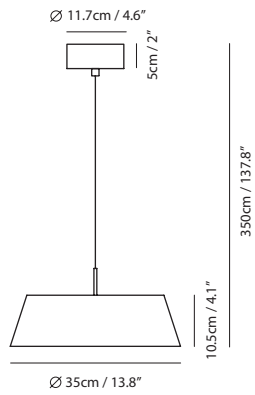

By Chen, Chao Cheng 陳昭成

white

black

Measurement : centimeter / inches

**Halo Pendant**

**Model**  
SLD-6355P

**Material**  
pleated fabric, steel, aluminum

**Light Source**  
LED 21W 2700K CRI 90 2310lm

By Chen, Chao Cheng 陳昭成

white

black

Measurement : centimeter / inches

**Halo Wall**

**Model**  
SLD-6250W

**Material**  
pleated fabric, steel, aluminum

**Light Source**  
LED 7W 2700K CRI 90 770lm

By Chen, Chao Cheng 陳昭成

white

black

Measurement : centimeter / inches

**Halo Table**

**Model**  
SLD-6355DJ

**Material**  
pleated fabric, steel, aluminum

**Light Source**  
LED 18W 2700K CRI 90 1980lm