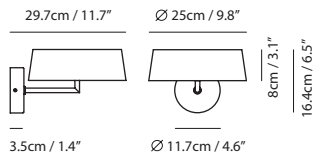

By Chen, Chao Cheng 陳昭成

white

black

Measurement : centimeter / inches

**Halo Wall**

**Model**  
SLD-6250W

**Material**  
pleated fabric, steel, aluminum

**Light Source**  
LED 7W 2700K CRI 90 770lm

By Chen, Chao Cheng 陳昭成

white

black

Measurement : centimeter / inches

**Halo Table**

**Model**  
SLD-6355DJ

**Material**  
pleated fabric, steel, aluminum

**Light Source**  
LED 18W 2700K CRI 90 1980lm