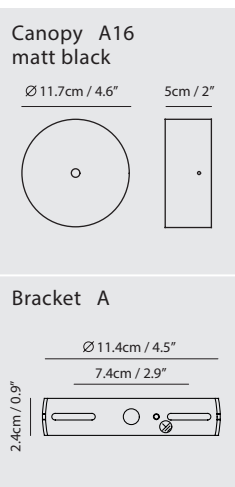

By Chen, Chao Cheng 陳昭成

white

black

Measurement : centimeter / inches

**Halo Pendant**

**Model**  
SLD-6355P

**Material**  
pleated fabric, steel, aluminum

**Light Source**  
LED 21W 2700K CRI 90 2310lm

By Chen, Chao Cheng 陳昭成

white

black

Measurement : centimeter / inches

**Halo Wall**

**Model**  
SLD-6250W

**Material**  
pleated fabric, steel, aluminum

**Light Source**  
LED 7W 2700K CRI 90 770lm

By Chen, Chao Cheng 陳昭成

white

black

Measurement : centimeter / inches

**Halo Table**

**Model**  
SLD-6355DJ

**Material**  
pleated fabric, steel, aluminum

**Light Source**  
LED 18W 2700K CRI 90 1980lm