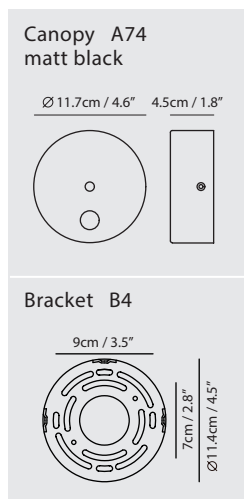

By Li, Hui Lun 李慧倫

shiny black + matt black

champagne gold + matt black

Measurement : centimeter / inches

OLO Wall W2

Model
SLD-130WR2TE

Material
steel, PP

Light Source
LED 2x6.5W CRI 90 3000K 832lm

Feature
touch dimmer on canopy
built-in driver (MW)

Weight
1.2kg / 2.6lb

Color

-  shiny black + matt black
-  champagne gold + matt black