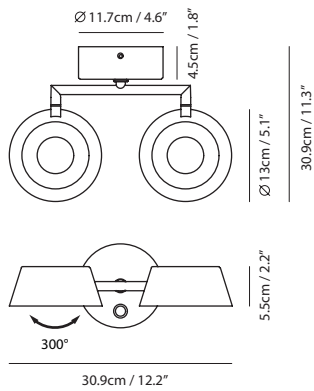

By Li, Hui Lun 李慧倫

shiny black + matt black

champagne gold + matt black

Measurement : centimeter / inches

OLO Wall W2

Model
SLD-130WR2TE

Material
steel, PP

Light Source
LED 2x6.5W CRI 90 3000K 832lm