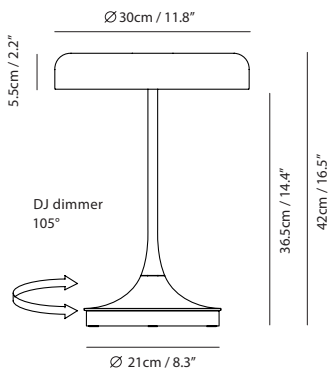

The Mr. DJ table lamp bids farewell to conventional light switches and introduces an innovative design with its built-in, rotatable base for effortless brightness adjustment. The base is crafted from a translucent material, allowing you to admire the intricate, genuine brass gear mechanism within—reminiscent of a finely crafted timepiece.

By Chen, Chao Cheng 陳昭成

shiny black

Measurement : centimeter / inches

**Mr. DJ Table**

**Model**  
SLD-6300MDJ

**Material**  
PMMA , genuien brass, steel

**Light Source**  
LED 18W CRI 90 2700K 1900lm

**Feature**  
DJ dimmer

**Weight**  
3.8kg / 8.4lb

**Color**  
● shiny black