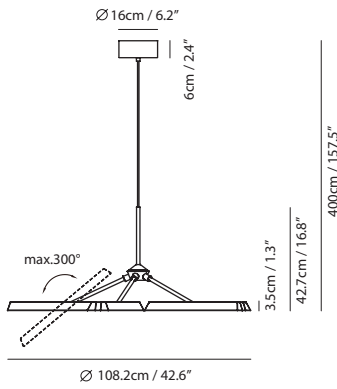

By Chang, Huan Rou 張幻柔

champagne gold

matt black

Measurement : centimeter / inches

**Konnect Pendant PL10**

**Model**  
SLD-3983P10

**Material**  
steel, PC

**Light Source**  
LED 10 x 5W 3000K CRI98 5500lm