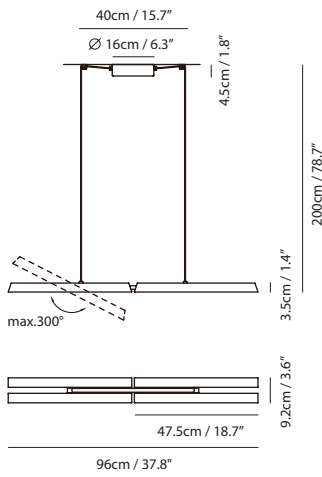

Konnect Pendant PL4

Model
SLD-3983PL4

Material
steel, PC

Light Source
LED 4 x 5.5W 3000K CRI98 1052lm

Dimming
0-10V

Weight
1.8kg / 4.0lb

1. **Color**
2. champagne gold + matt black canopy
   - matt black + matt black canopy