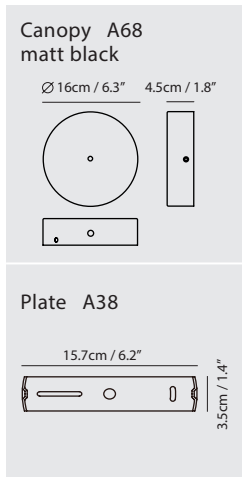

Konnect Pendant PL4

Model
SLD-3983PL4

Material
steel, PC

Light Source
LED 4 x 5.5W 3000K CRI98 1052lm

Dimming
0-10V

Weight
1.8kg / 4.0lb

1. **Color**
2. champagne gold + matt black canopy
   - matt black + matt black canopy