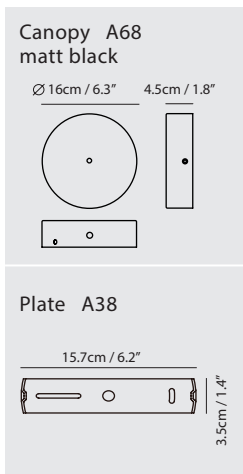

Konnect Pendant PL6

Model
SLD-3983PL6

Material
steel, PC

Light Source
LED 6 x 5.5W 3000K CRI98 1529lm

Dimming
0-10V

Weight
2.5kg / 5.5lb

Color

- champagne gold + matt black canopy
- matt black + matt black canopy