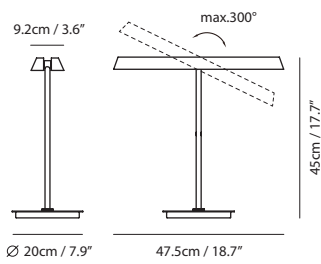

By Chang, Huan Rou 張幻柔

champagne gold

matt black

Measurement : centimeter / inches

**Konnect Table**

**Model**  
SLD-3983DTE

**Material**  
steel, PC

**Light Source**  
LED 2 x 6W 3000K CRI98 1320lm