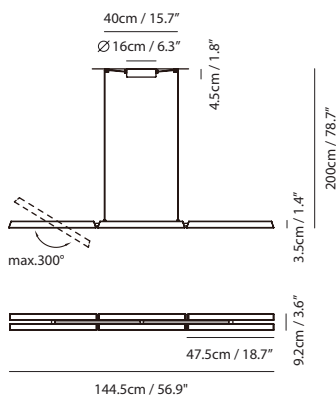

Konnect Pendant PL6

Model
SLD-3983PL6

Material
steel, PC

Light Source
LED 6 x 5.5W 3000K CRI98 1529lm

Dimming
0-10V

Weight
2.5kg / 5.5lb

Color

- champagne gold + matt black canopy
- matt black + matt black canopy