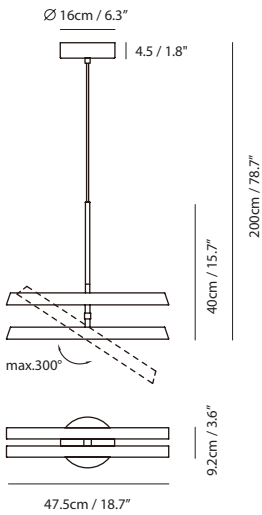

Konnect Pendant PV4

Model
SLD-3983PV4

Material
steel, PC

Light Source
LED 4 x 5.5W 3000K CRI98 949lm

Dimming
0-10V

Weight
1.8kg / 4.0lb

Color
 champagne gold + matt black canopy
 matt black + matt black canopy