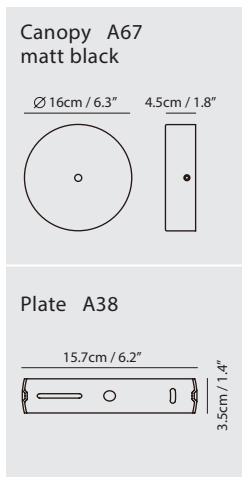

Konnect Pendant PV4

Model
SLD-3983PV4

Material
steel, PC

Light Source
LED 4 x 5.5W 3000K CRI98 949lm

Dimming
0-10V

Weight
1.8kg / 4.0lb

Color
 champagne gold + matt black canopy
 matt black + matt black canopy