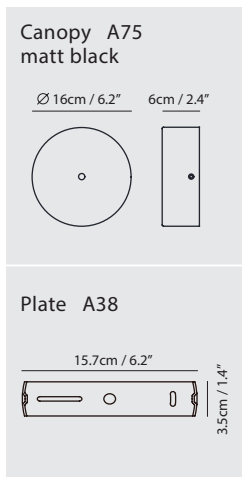

By Chang, Huan Rou 張幻柔

champagne gold

matt black

Measurement : centimeter / inches

**Konnect Pendant PL10**

**Model**  
SLD-3983P10

**Material**  
steel, PC

**Light Source**  
LED 10 x 5W 3000K CRI98 5500lm