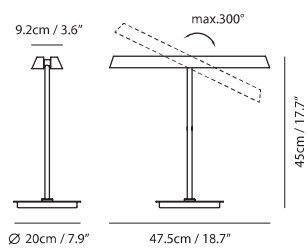

By Chang, Huan Rou 張幻柔

champagne gold

matt black

Measurement : centimeter / inches

**Konnect Table**

**Model**

SLD-3983DTE

**Material**

steel, PC

**Light Source**

LED 2 x 6W 3000K CRI98 1320lm

**Feature**

Touch dimmer switch

**Weight**

1.7kg / 3.7lb

**Cord**

200cm / 78.7"

**Color**

● champagne gold + matt black

● matt black