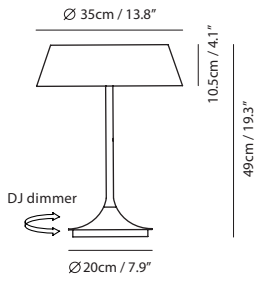

By Chen, Chao Cheng 陳昭成

white

black

Measurement : centimeter / inches

**Halo Pendant**

**Model**  
SLD-6355P

**Material**  
pleated fabric, steel, aluminum

**Light Source**  
LED 21W 2700K CRI 90 2310lm

By Chen, Chao Cheng 陳昭成

white

black

Measurement : centimeter / inches

**Halo Wall**

**Model**  
SLD-6250W

**Material**  
pleated fabric, steel, aluminum

**Light Source**  
LED 7W 2700K CRI 90 770lm

By Chen, Chao Cheng 陳昭成

white

black

Measurement : centimeter / inches

**Halo Table**

**Model**  
SG-226MD

**Material**  
pleated fabric, steel, aluminum

**Light Source**  
LED 18W 2700K CRI 90 1980lm

**Feature**  
DJ dimmer

**Weight**  
4.5kg / 9.9lb

**Color**  
 white  
 black