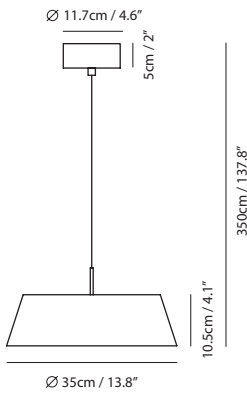

By Chen, Chao Cheng 陳昭成

white

black

Measurement : centimeter / inches

**Halo Pendant**

**Model**  
SLD-6355P

**Material**  
pleated fabric, steel, aluminum

**Light Source**  
LED 21W 2700K CRI 90 2310lm

By Chen, Chao Cheng 陳昭成

white

black

Measurement : centimeter / inches

**Halo Wall**

**Model**  
SLD-6250W

**Material**  
pleated fabric, steel, aluminum

**Light Source**  
LED 7W 2700K CRI 90 770lm

By Chen, Chao Cheng 陳昭成

white

black

Measurement : centimeter / inches

**Halo Table**

**Model**  
SG-226MD

**Material**  
pleated fabric, steel, aluminum

**Light Source**  
LED 18W 2700K CRI 90 1980lm