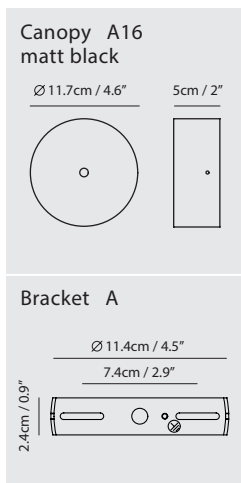

By Chen, Chao Cheng 陳昭成

white

black

Measurement : centimeter / inches

**Halo Pendant**

**Model**  
SLD-6355P

**Material**  
pleated fabric, steel, aluminum

**Light Source**  
LED 21W 2700K CRI 90 2310lm

By Chen, Chao Cheng 陳昭成

white

black

Measurement : centimeter / inches

**Halo Wall**

**Model**  
SLD-6250W

**Material**  
pleated fabric, steel, aluminum

**Light Source**  
LED 7W 2700K CRI 90 770lm

By Chen, Chao Cheng 陳昭成

white

black

Measurement : centimeter / inches

**Halo Table**

**Model**  
SG-226MD

**Material**  
pleated fabric, steel, aluminum

**Light Source**  
LED 18W 2700K CRI 90 1980lm