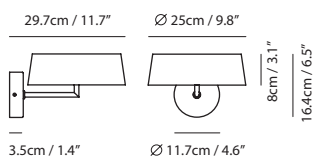

By Chen, Chao Cheng 陳昭成

white

black

Measurement : centimeter / inches

**Halo Wall**

**Model**  
SLD-6250W

**Material**  
pleated fabric, steel, aluminum

**Light Source**  
LED 7W 2700K CRI 90 770lm

By Chen, Chao Cheng 陳昭成

white

black

Measurement : centimeter / inches

**Halo Table**

**Model**  
SG-226MD

**Material**  
pleated fabric, steel, aluminum

**Light Source**  
LED 18W 2700K CRI 90 1980lm