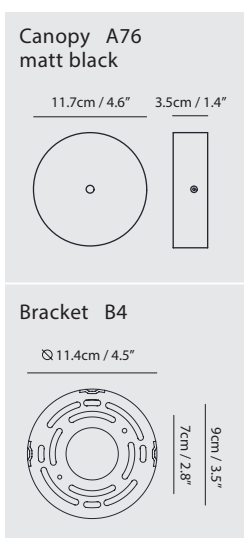

By Chen, Chao Cheng 陳昭成

white

black

Measurement : centimeter / inches

**Halo Pendant**

**Model**  
SLD-6355P

**Material**  
pleated fabric, steel, aluminum

**Light Source**  
LED 21W 2700K CRI 90 2310lm

By Chen, Chao Cheng 陳昭成

white

black

Measurement : centimeter / inches

**Halo Wall**

**Model**  
SLD-6250W

**Material**  
pleated fabric, steel, aluminum

**Light Source**  
LED 7W 2700K CRI 90 770lm

By Chen, Chao Cheng 陳昭成

white

black

Measurement : centimeter / inches

**Halo Table**

**Model**  
SG-226MD

**Material**  
pleated fabric, steel, aluminum

**Light Source**  
LED 18W 2700K CRI 90 1980lm