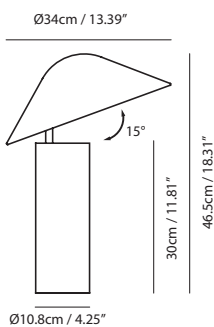

Damo Table

Model
SQ-339MDRS-1

Material
steel

Light Source
E26 1 x Max 60W

Feature
On/off push switch

Weight
4.4kg / 9.7lb

Color

- matt black
- matt white
- copper
- chrome
- champagne gold
- olive green