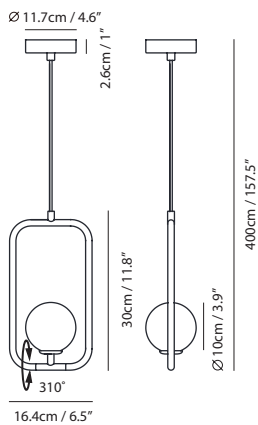

Sircle Pendant S

Model
SG-100PV

Material
mouth-blown glass, steel

Light Source
G9 1 x 3W LED 2700K CRI90

Weight
0.8kg / 1.8lb

1. **Color**
2. matt opal + champagne gold
   - matt opal + matt black
   - matt opal + copper