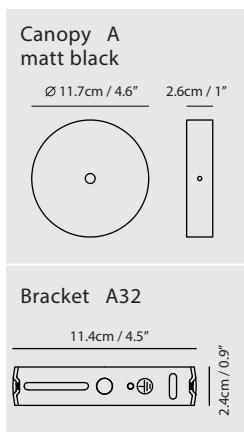

Sircle Pendant S

Model
SG-100PV

Material
mouth-blown glass, steel

Light Source
G9 1 x 3W LED 2700K CRI90

Weight
0.8kg / 1.8lb

1. **Color**
2. matt opal + champagne gold
   - matt opal + matt black
   - matt opal + copper