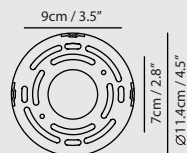

**Light Source**  
G9 4 x 4W LED 2700K CRI90

**Weight**  
5kg / 11lb

- Color**
- matt opal + champagne gold
  - matt opal + matt black
  - matt opal + copper

champagne gold

matt black

Canopy A64  
champagne gold  
matt black

Bracket B4

**Sircle Wall**

**Model**  
SG-100WV

**Material**  
mouth-blown glass, steel

**Light Source**  
G9 1 x 3W LED 2700K CRI90

**Feature**  
On/Off rocker switch

**Weight**  
1.1kg / 2.4lb

**Color**  
 matt opal + champagne gold  
 matt opal + matt black