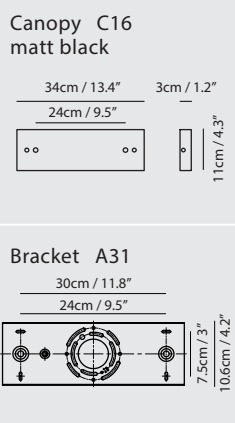

**Light Source**  
G9 LED 3 x 4W 2700K CRI90

**Weight**  
2.3kg / 5lb

- Color**
- matt opal + champagne gold
  - matt opal + matt black
  - matt opal + copper

**Sircle Pendant PH4**

**Model**  
SG-140PH4

**Material**  
mouth-blown glass, steel