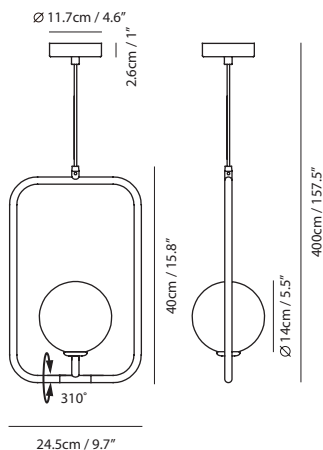

**Weight**  
0.8kg / 1.8lb

- Color**
- matt opal + champagne gold
  - matt opal + matt black
  - matt opal + copper

**Sircle Pendant L**

**Model**  
SG-140PV

**Material**  
mouth-blown glass, steel

**Light Source**  
G9 1 x 4W LED 2700K CRI90

**Weight**  
1.6kg / 3.5lb

- Color**
- matt opal + champagne gold
  - matt opal + matt black
  - matt opal + copper

champagne gold

matt black

copper

**Sircle Pendant PV3**

**Model**  
SG-140PV3

**Material**  
mouth-blown glass, steel

**Light Source**  
G9 LED 3 x 4W 2700K CRI90

**Weight**  
2.3kg / 5lb

- Color**
- matt opal + champagne gold
  - matt opal + matt black
  - matt opal + copper

**Sircle Pendant PH4**

**Model**  
SG-140PH4

**Material**  
mouth-blown glass, steel

Bracket B4

**Sircle Wall**

**Model**  
SG-100WV

**Material**  
mouth-blown glass, steel

**Light Source**  
G9 1 x 3W LED 2700K CRI90

**Feature**  
On/Off rocker switch

**Weight**  
1.1kg / 2.4lb

**Color**  
 matt opal + champagne gold  
 matt opal + matt black