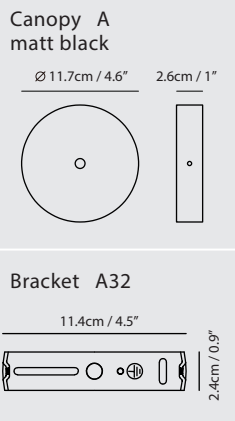

**Weight**  
1.6kg / 3.5lb

- Color**
- matt opal + champagne gold
  - matt opal + matt black
  - matt opal + copper

champagne gold

matt black

copper

**Sircle Pendant PV3**

**Model**  
SG-140PV3

**Material**  
mouth-blown glass, steel

**Light Source**  
G9 LED 3 x 4W 2700K CRI90

**Weight**  
2.3kg / 5lb

- Color**
- matt opal + champagne gold
  - matt opal + matt black
  - matt opal + copper

**Sircle Pendant PH4**

**Model**  
SG-140PH4

**Material**  
mouth-blown glass, steel