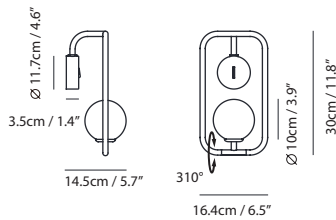

**Light Source**  
G9 4 x 4W LED 2700K CRI90

**Weight**  
5kg / 11lb

- Color**
- matt opal + champagne gold
  - matt opal + matt black
  - matt opal + copper

champagne gold

matt black

Canopy A64  
champagne gold  
matt black

Bracket B4

**Sircle Wall**

**Model**  
SG-100WV

**Material**  
mouth-blown glass, steel

**Light Source**  
G9 1 x 3W LED 2700K CRI90

**Feature**  
On/Off rocker switch

**Weight**  
1.1kg / 2.4lb

**Color**  
 matt opal + champagne gold  
 matt opal + matt black