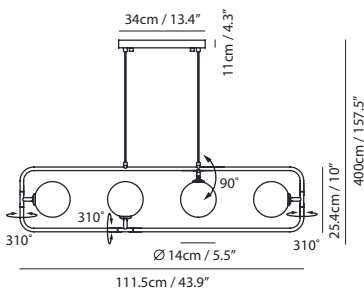

Sircle Pendant PH4

Model
SG-140PH4

Material
mouth-blown glass, steel

Light Source
G9 4 x 4W LED 2700K CRI90

Weight
5kg / 11lb

1. **Color**
2. matt opal + champagne gold
   - matt opal + matt black
   - matt opal + copper