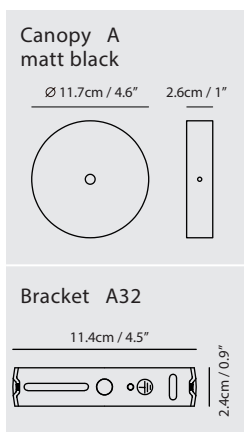

**Weight**  
0.8kg / 1.8lb

- Color**
- matt opal + champagne gold
  - matt opal + matt black
  - matt opal + copper

**Sircle Pendant L**

**Model**  
SG-140PV

**Material**  
mouth-blown glass, steel

**Light Source**  
G9 1 x 4W LED 2700K CRI90

**Light Source**  
G9 4 x 4W LED 2700K CRI90

**Weight**  
5kg / 11lb

- Color**
- matt opal + champagne gold
  - matt opal + matt black
  - matt opal + copper

champagne gold

matt black

Canopy A64  
champagne gold  
matt black