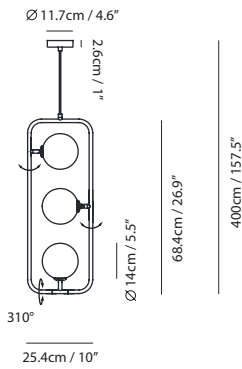

**Weight**  
1.6kg / 3.5lb

- Color**
- matt opal + champagne gold
  - matt opal + matt black
  - matt opal + copper

champagne gold

matt black

copper

**Sircle Pendant PV3**

**Model**  
SG-140PV3

**Material**  
mouth-blown glass, steel

**Light Source**  
G9 LED 3 x 4W 2700K CRI90

**Weight**  
2.3kg / 5lb

- Color**
- matt opal + champagne gold
  - matt opal + matt black
  - matt opal + copper

**Sircle Pendant PH4**

**Model**  
SG-140PH4

**Material**  
mouth-blown glass, steel