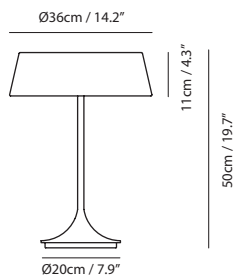

By Chen, Chao Cheng 陳昭成

matt black

China Table

Model
SQ-6350MDJ-1

Material
steel

Light Source
E26 2 x Max 60W

Feature
DJ on/off switch

Weight
3.7kg / 8.1lb

Cord
200cm / 78.7"

Color
● matt black

China Floor

Model
SQ-6350MF-1

Material
steel

Light Source
E26 2 x Max 60W

Feature
In-line on/off switch

Weight
8.8kg / 19.4lb

Cord
250cm / 98.4"

Color
● matt black