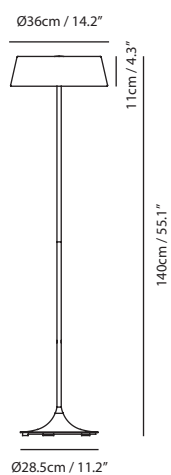

By Chen, Chao Cheng 陳昭成

matt black

China Table

Model
SQ-6350MDJ-1

Material
steel

Light Source
E26 2 x Max 60W

Feature
DJ on/off switch

Weight
3.7kg / 8.1lb

Cord
200cm / 78.7"

Color
● matt black

China Floor

Model
SQ-6350MF-1

Material
steel

Light Source
E26 2 x Max 60W

Feature
In-line on/off switch

Weight
8.8kg / 19.4lb

Cord
250cm / 98.4"

Color
● matt black