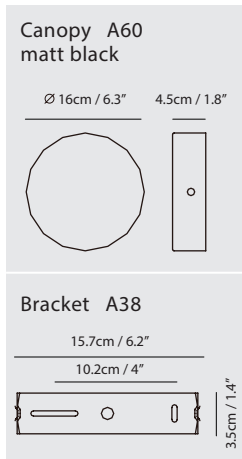

By Li, Hui Lun 李慧倫

shiny black

champagne gold

OLO Ø Pendant PL4

Model
SLD-130PL4

Material
metal, aluminum, PP

Light Source
LED 4 x 6.5W 3000K
CRI90 1650lm

Driver
Built-in dimmable driver
(Triac dimming)

Weight
2.9kg / 6.4lb

Color

- matt black + shiny black shade
- matt black + champagne gold shade

matt black +
champagne gold shade

OLO Φ Table

Model
SLD-130DTE

Material
metal, aluminum, PP

Light Source
LED 6.5W 3000K CRI90 415lm

Feature
Touch dimmer switch

Weight
1.4kg / 3.1lb

Cord
200cm / 78.7"

Color
 matt black + champagne gold shade

matt black + champagne gold shade matt black + shiny black shade

Measurement : centimeter / inches