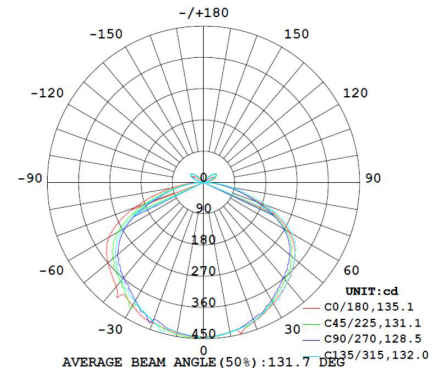

Weight
2.9kg / 6.4lb

Color

- matt black + shiny black shade
- matt black + champagne gold shade

matt black +
champagne gold shade

OLO Φ Table

Model
SLD-130DTE

Material
metal, aluminum, PP

Light Source
LED 6.5W 3000K CRI90 415lm