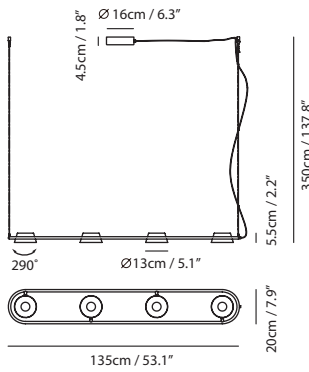

By Li, Hui Lun 李慧倫

shiny black

champagne gold

OLO Ø Pendant PL4

Model
SLD-130PL4

Material
metal, aluminum, PP

Light Source
LED 4 x 6.5W 3000K
CRI90 1650lm

Driver
Built-in dimmable driver
(Triac dimming)

Weight
2.9kg / 6.4lb

Color

- matt black + shiny black shade
- matt black + champagne gold shade

matt black +
champagne gold shade

OLO Φ Table

Model
SLD-130DTE

Material
metal, aluminum, PP

Light Source
LED 6.5W 3000K CRI90 415lm

Feature
Touch dimmer switch

Weight
1.4kg / 3.1lb

Cord
200cm / 78.7"

Color
 matt black + champagne gold shade

matt black + champagne gold shade matt black + shiny black shade

Measurement : centimeter / inches

OLO Φ Wall / Ceiling

Model
SLD-130CW

Material
steel, PP

Light Source
LED 6.5W 3000K CRI 90 415lm

Driver
Built-in dimmable driver (triac dimming)

Weight
0.8kg / 1.8lb

Color
 matt black + champagne gold shade
 matt black + shiny black shade