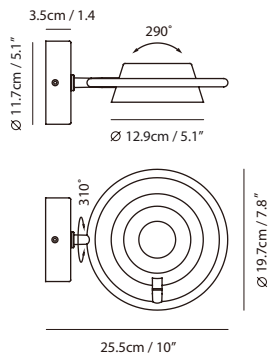

Weight
2.9kg / 6.4lb

Color

- matt black + shiny black shade
- matt black + champagne gold shade

matt black +
champagne gold shade

OLO Φ Table

Model
SLD-130DTE

Material
metal, aluminum, PP

Light Source
LED 6.5W 3000K CRI90 415lm

Feature
Touch dimmer switch

Weight
1.4kg / 3.1lb

Cord
200cm / 78.7"

Color
 matt black + champagne gold shade

matt black + champagne gold shade matt black + shiny black shade

Measurement : centimeter / inches

OLO Φ Wall / Ceiling

Model
SLD-130CW

Material
steel, PP

Light Source
LED 6.5W 3000K CRI 90 415lm

Driver
Built-in dimmable driver (triac dimming)

Weight
0.8kg / 1.8lb

Color
 matt black + champagne gold shade
 matt black + shiny black shade