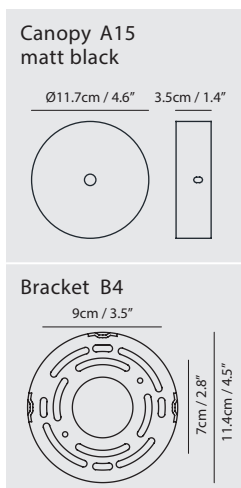

Weight
2.9kg / 6.4lb

Color

- matt black + shiny black shade
- matt black + champagne gold shade

matt black +
champagne gold shade

OLO Φ Table

Model
SLD-130DTE

Material
metal, aluminum, PP

Light Source
LED 6.5W 3000K CRI90 415lm

Feature
Touch dimmer switch

Weight
1.4kg / 3.1lb

Cord
200cm / 78.7"

Color
 matt black + champagne gold shade

matt black + champagne gold shade matt black + shiny black shade

Measurement : centimeter / inches

OLO Φ Wall / Ceiling

Model
SLD-130CW

Material
steel, PP

Light Source
LED 6.5W 3000K CRI 90 415lm

Driver
Built-in dimmable driver (triac dimming)

Weight
0.8kg / 1.8lb

Color
 matt black + champagne gold shade
 matt black + shiny black shade