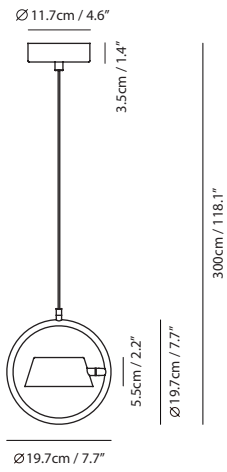

shiny black

champagne gold

pearl cocoa

OLO Ø Pendant P1

Model
SLD-130P

Material
steel, PP

Light Source
LED x 8W 3000K CRI>90 415lm

Driver
Built-in dimmable driver
(Triac dimming)

Weight
0.9kg / 2lb

- Color**
- matt black + shiny black shade
 - matt black + champagne gold shade
 - matt black + pearl cocoa shade