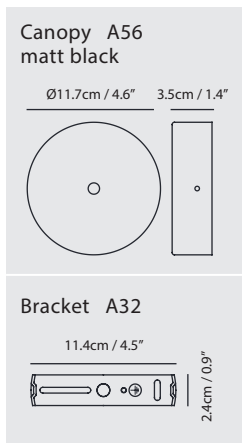

shiny black

champagne gold

pearl cocoa

OLO Ø Pendant P1

Model
SLD-130P

Material
steel, PP

Light Source
LED x 8W 3000K CRI>90 415lm

Driver
Built-in dimmable driver
(Triac dimming)

Weight
0.9kg / 2lb

- Color**
- matt black + shiny black shade
 - matt black + champagne gold shade
 - matt black + pearl cocoa shade