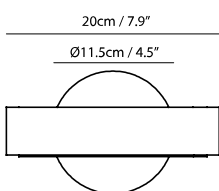

matt black + walnut (wood cap)

matt white + beech (wood cap)

matt black + walnut (wood cap) + round plate

matt white + beech (wood cap) + round plate

Mumu Wall

Model
SLD-3981W

Material
aluminum, wood

Light Source
LED 5.7W 3000K CRI90 400lm

Driver
Built-in non-dimmable driver

Weight
0.8kg / 1.8lb

- Color**
-  matt black + walnut (wood cap)
 -  matt white + beech (wood cap)