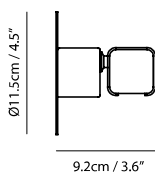

matt black + walnut (wood cap)

matt white + beech (wood cap)

matt black + walnut (wood cap) + round plate

matt white + beech (wood cap) + round plate

Mumu Wall

Model
SLD-3981W

Material
aluminum, wood

Light Source
LED 5.7W 3000K CRI90 400lm

Driver
Built-in non-dimmable driver

Weight
0.8kg / 1.8lb

- Color**
-  matt black + walnut (wood cap)
 -  matt white + beech (wood cap)