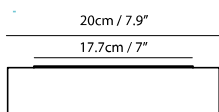

matt black + walnut (wood cap)

matt white + beech (wood cap)

matt black + walnut (wood cap) + round plate

matt white + beech (wood cap) + round plate

Mumu Wall

Model
SLD-3981W

Material
aluminum, wood

Light Source
LED 5.7W 3000K CRI90 400lm

Driver
Built-in non-dimmable driver

Weight
0.8kg / 1.8lb

- Color**
-  matt black + walnut (wood cap)
 -  matt white + beech (wood cap)