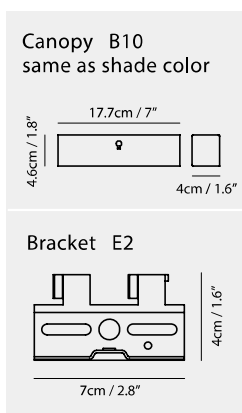

matt black + walnut (wood cap)

matt white + beech (wood cap)

matt black + walnut (wood cap) + round plate

matt white + beech (wood cap) + round plate

Mumu Wall

Model
SLD-3981W

Material
aluminum, wood

Light Source
LED 5.7W 3000K CRI90 400lm

Driver
Built-in non-dimmable driver

Weight
0.8kg / 1.8lb

- Color**
-  matt black + walnut (wood cap)
 -  matt white + beech (wood cap)