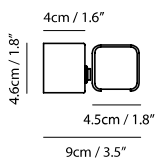

matt black + walnut (wood cap)

matt white + beech (wood cap)

matt black + walnut (wood cap) + round plate

matt white + beech (wood cap) + round plate

Mumu Wall

Model
SLD-3981W

Material
aluminum, wood

Light Source
LED 5.7W 3000K CRI90 400lm

Driver
Built-in non-dimmable driver

Weight
0.8kg / 1.8lb

- Color**
-  matt black + walnut (wood cap)
 -  matt white + beech (wood cap)