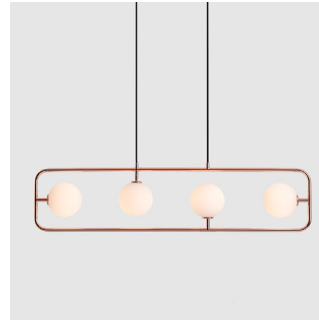

champagne gold

matt black

copper

Canopy C16
matt black

Bracket A31

Sircle Pendant PH4

Model
SG-140PH4

Material
mouth-blown glass, steel

Light Source
G9 4 x 5W LED 2700K CRI90

Weight
5.0kg / 11lb

- Color**
- matt opal + champagne gold
 - matt opal + matt black
 - matt opal + copper