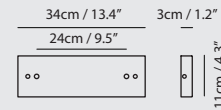

Canopy C16
matt black