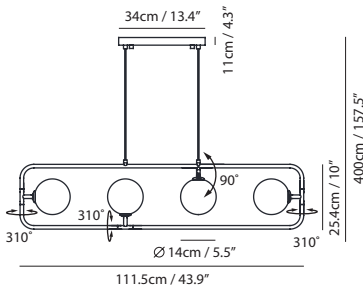

champagne gold

matt black

copper

Canopy C16
matt black

Bracket A31

Sircle Pendant PH4

Model
SG-140PH4

Material
mouth-blown glass, steel

Light Source
G9 4 x 5W LED 2700K CRI90

Weight
5.0kg / 11lb

- Color**
- matt opal + champagne gold
 - matt opal + matt black
 - matt opal + copper