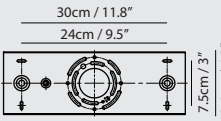

Bracket A31

Sircle Pendant PH4

Model
SG-140PH4

Material
mouth-blown glass, steel

Light Source
G9 4 x 5W LED 2700K CRI90

Weight
5.0kg / 11lb

1. **Color**
2. matt opal + champagne gold
   - matt opal + matt black
   - matt opal + copper