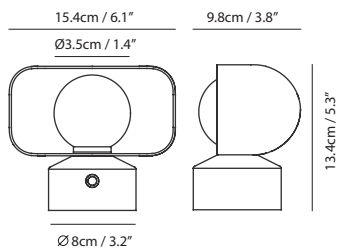

By Li, Hui Lun 李慧倫

matt gray + champagne gold

Hoodie Table / Wall

Model
SLD-150DC

Material
mouth-blown glass, metal, ABS

Light Source
LED 2W 2700K CRI90

Feature
Touch dimmer switch, Rechargeable

Weight
0.4kg / 0.9lb