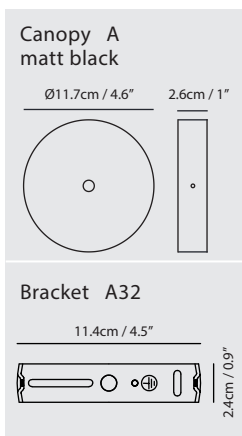

By Chen, Chao Cheng 陳昭成

matt black +
brushed apricot gold reflector

Helio Pendant

Model
SQ-633MP

Material
steel

Light Source
E26 1 x Max 77W

Feature
Ribbed reflector, bulb cover

Weight
1.2kg / 2.6lb