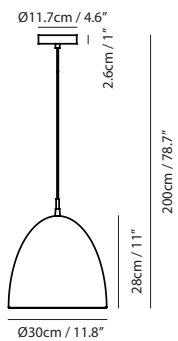

By Chen, Chao Cheng 陳昭成

matt black +
brushed apricot gold reflector

Helio Pendant

Model
SQ-633MP

Material
steel

Light Source
E26 1 x Max 77W

Feature
Ribbed reflector, bulb cover

Weight
1.2kg / 2.6lb