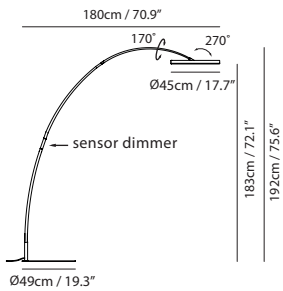

SOL Floor

SLD-450FLE
LED 21W 2700K CRI90 8021lm
Optical sensor dimmer
NW : 15.3kg / 33.7lb

matt black + copper