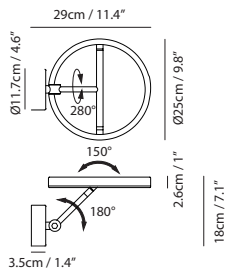

### SOL Pendant L

SLD-450P  
 LED 21W 2700K CRI90 802lm  
 Built-in dimmable driver  
 NW : 1.5kg / 3.5lb

 matt black + copper

\* Prior to installation, user can decide to have the light source point "up" or "down" base on deisgn requirements.