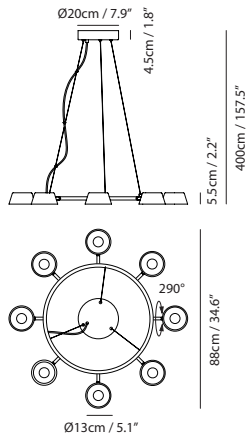

OLO Pendant PC8

SLD-130PC8

LED 8 x 6.5W 3000K CRI90 2530lm

Built-in dimmable driver

NW : 4.6kg / 10.1lb

● matt black + shiny black shade