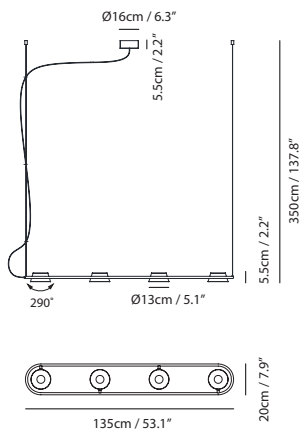

### OLO Wall WU

SLD-130WUTE  
LED 6.5W 3000K CRI90 415lm  
Touch dimmer switch  
NW : 0.8kg / 1.7lb

-  matt black
-  matt black + champagne gold shade
-  matt black + copper shade

ØLOØ

ØLO Ø infused the diameter symbol  $\Phi$  into the basic elements of circle and line. The round angle of the wall/ceiling lamp impressively covers every object in need with an omnidirectional light rotation, which can be tilted vertically or horizontally. With the finely welded frame of round and U-bend, it looks like Saturn ring embraces the floating and flipping lamps in its arms that served us sufficient warm light as a soft aria.