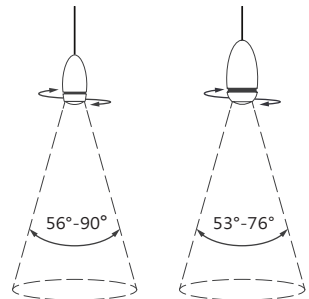

SLD-61

SLD-81