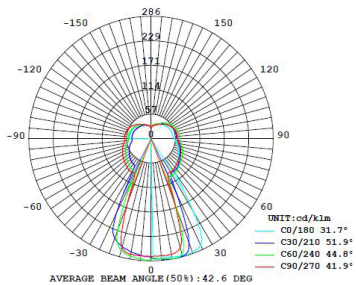

### Ling Pendant PL6

SLD-80PF6

LED 6 x 6W 3000K CRI 90 1270lm

Built-in dimmable driver

NW : 7.5kg / 16.5lb

matt black + copper

matt white + matt brass