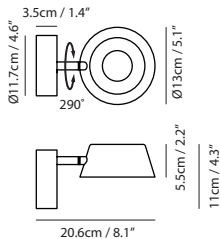

OLO Wall

SLD-130WRTE
LED 6.5W 3000K CRI90 415lm
Touch dimmer switch
NW : 0.6kg / 1.3lb

- matt black
- matt black + champagne gold shade
- matt black + copper shade