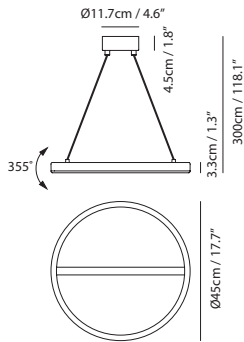

SOL Pendant L

SLD-450P
LED 21W 2700K CRI90 802lm
Built-in dimmable driver
NW : 1.5kg / 3.5lb

matt black + copper

* Prior to installation, user can decide to have the light source point "up" or "down" base on deisgn requirements.