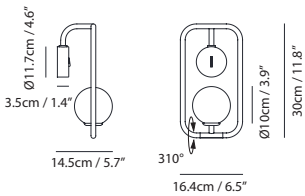

Sircle Wall

SG-100WV

G9 1 x 3W LED 2700K CRI90

Mouth-blown glass

NW : 1.1kg / 2.4lb

- matt opal + champagne gold
- matt opal + matt black

* Fixture can be installed horizontally, or vertically, in both directions, offering a high degree of flexibility.