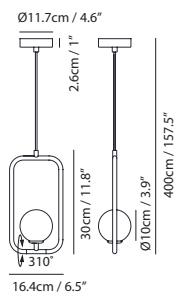

Circle Pendant S

SG-100PV
G9 1 x 3W LED 2700K CRI90
Mouth-blown glass
NW : 0.8kg / 1.8lb

- matt opal + champagne gold
- matt opal + matt black