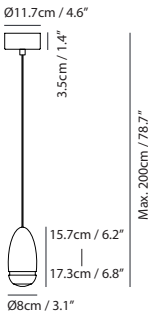

Dawn Pendant

SLD-81P
LED 6.5W 3000K CRI93 552lm
Zoom optic between 53-76°
NW : 1.1kg / 2.4lb

- matt black + shiny black ring
- matt black + champagne gold ring