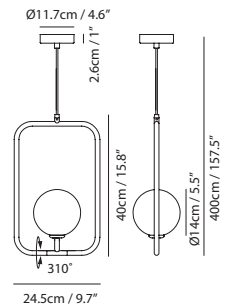

Circle Pendant L

SG-140PV
G9 1 x 5W LED 2700K CRI90
Mouth-blown glass
NW : 1.6kg / 3.5lb

- matt opal + champagne gold
- matt opal + matt black