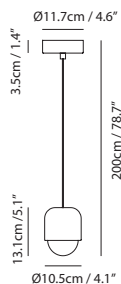

Muse Pendant

SLD-1012P
LED 6.5W 3000K CRI90 550lm
Built-in dimmable driver
NW : 1.3kg / 2.9lb

● concrete