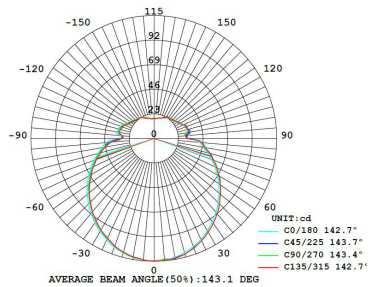

SOL Pendant L

SLD-450P
LED 21W 2700K CRI90 802lm
Built-in dimmable driver
NW : 1.5kg / 3.5lb

matt black + copper

* Prior to installation, user can decide to have the light source point "up" or "down" base on deisgn requirements.