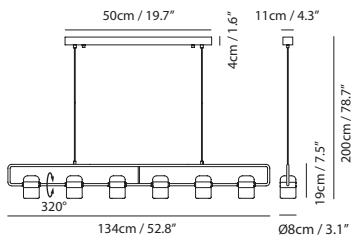

### Ling Pendant PL6

SLD-80PF6

LED 6 x 6W 3000K CRI 90 1270lm

Built-in dimmable driver

NW : 7.5kg / 16.5lb

matt black + copper

matt white + matt brass