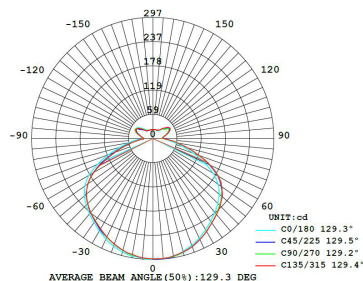

OLO Pendant PC4

SLD-130PC4
LED 4 x 6.5W 3000K CRI90 1400lm
Built-in dimmable driver
NW : 2.2kg / 4.9lb

matt black + copper shade