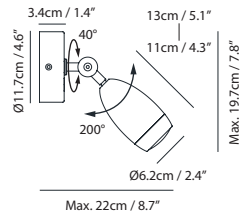

Dawn Wall

SLD-61WRTE
LED 5W 3000K CRI93 425lm
Zoom optic between 56-90°
Touch dimmer switc
NW : 0.8kg / 1.8lb

- matt black + shiny black ring
- matt black + champagne gold ring