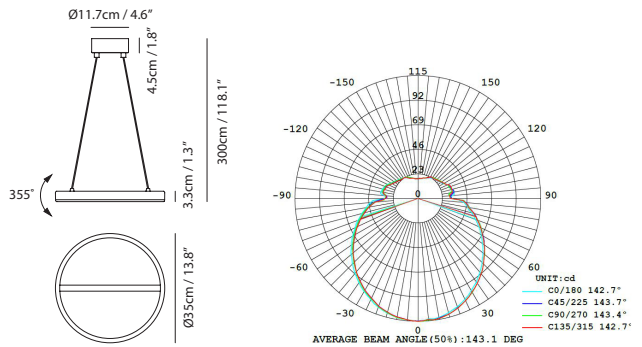

SOL Pendant S

SLD-350P

LED 17W 2700K CRI90 622lm

Built-in dimmable driver

NW : 1.2kg / 2.7lb

matt black + copper

* Prior to installation, user can decide to have the light source point "up" or "down" base on deisgn requirements.