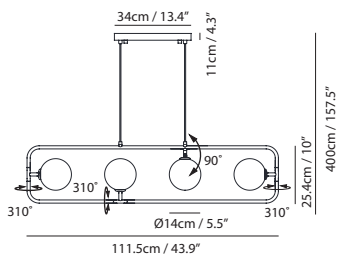

Sircle Pendant PH4

SG-140PH4
G9 4 x 5W LED 2700K CRI90
Mouth-blown glass
NW : 4.3kg / 9.5lb

- matt opal + champagne gold
- matt opal + matt black