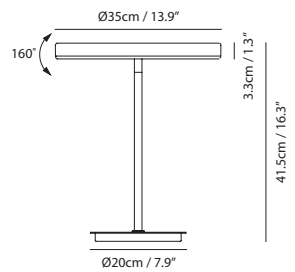

SOL Table

SLD-350DTE
LED 15W 2700K CRI90 550lm
Touch dimmer switch
NW : 2kg / 4.4lb

matt black + copper