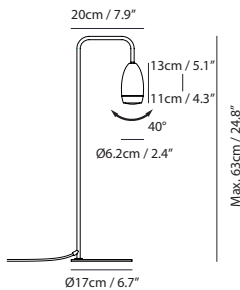

### Dawn Pendant

SLD-81P  
 LED 6.5W 3000K CRI93 552lm  
 Zoom optic between 53-76°  
 NW : 1.1kg / 2.4lb

- matt black + shiny black ring
- matt black + champagne gold ring