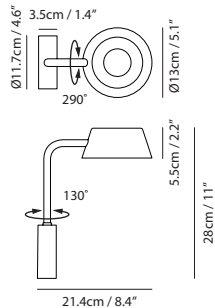

### OLO Wall WU

SLD-130WUTE  
LED 6.5W 3000K CRI90 415lm  
Touch dimmer switch  
NW : 0.8kg / 1.7lb

-  matt black
-  matt black + champagne gold shade
-  matt black + copper shade

ØLOØ

ØLO Ø infused the diameter symbol  $\Phi$  into the basic elements of circle and line. The round angle of the wall/ceiling lamp impressively covers every object in need with an omnidirectional light rotation, which can be tilted vertically or horizontally. With the finely welded frame of round and U-bend, it looks like Saturn ring embraces the floating and flipping lamps in its arms that served us sufficient warm light as a soft aria.