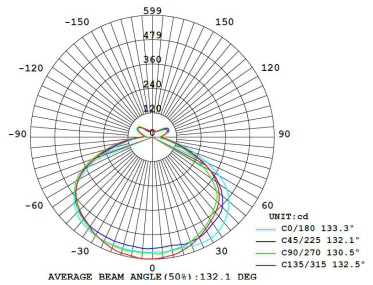

OLO Pendant PC8

SLD-130PC8

LED 8 x 6.5W 3000K CRI90 2530lm

Built-in dimmable driver

NW : 4.6kg / 10.1lb

● matt black + shiny black shade