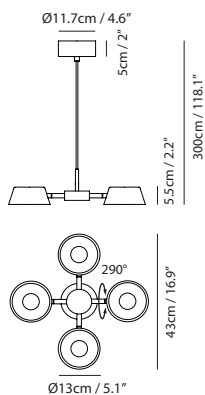

OLO Pendant PC4

SLD-130PC4
LED 4 x 6.5W 3000K CRI90 1400lm
Built-in dimmable driver
NW : 2.2kg / 4.9lb

matt black + copper shade