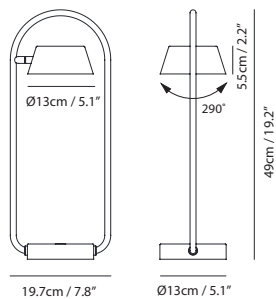

### OLO Wall WU

SLD-130WUTE  
LED 6.5W 3000K CRI90 415lm  
Touch dimmer switch  
NW : 0.8kg / 1.7lb

-  matt black
-  matt black + champagne gold shade
-  matt black + copper shade

ØLOØ

ØLO Ø infused the diameter symbol  $\Phi$  into the basic elements of circle and line. The round angle of the wall/ceiling lamp impressively covers every object in need with an omnidirectional light rotation, which can be tilted vertically or horizontally. With the finely welded frame of round and U-bend, it looks like Saturn ring embraces the floating and flipping lamps in its arms that served us sufficient warm light as a soft aria.

### OLO Ø Pendant PL4

SLD-130PL4

LED 4 x 6.5W 3000K CRI90 1400lm

Built-in dimmable driver

NW : 2.9kg / 6.4lb

-  matt black + shiny black shade
-  matt black + champagne gold shade