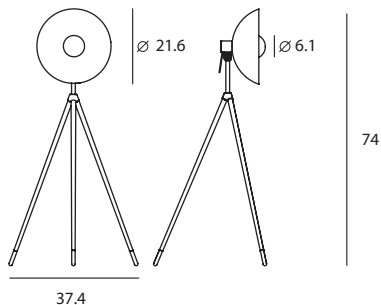

Apollo Floor
 SLD-3655MFTE
 LED 18W
 (2700K, CRI 90, 1360lm)
 Shade rotatable
 Adaptor driver
 Touch dimmer switch
 Black textile cord

Materials : aluminum, oak
 Color : matt black + copper cap + transparent varnished wood tripod

Measurement : inches

APOLLO / 2