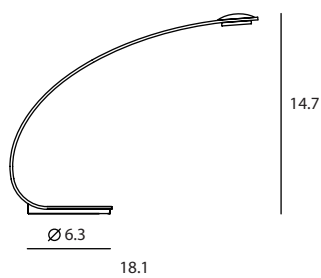

## STREAM 彗星

STREAM captures a comets path. STREAM marries sculptural geometry with practicality. STREAM is dramatically constructed with one sleek piece of aluminum body. Technologically savvy, and environmentally responsible, it utilizes LED lighting. The flexible four stage dimmer allows you to adjust the STREAM to your illumination needs.

### Stream Table

SLD-510DTE  
LED 1 x 5W (3000K, CRI 80, 425lm)  
Touch dimmer, adaptor driver  
Black PVC cord

Materials : aluminum  
Color : matt black / shiny white

Measurement : inches

STREAM / 2