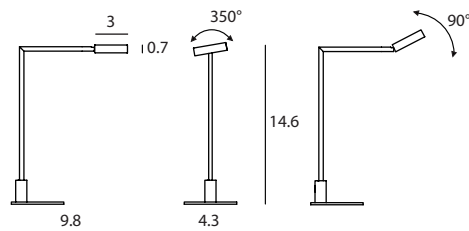

SQUARE / 1

SQUARE 方

SQUARE exemplifies how the simplest of designs are always effortless and evolving. SQUARE incorporates LED lighting which efficiently requires less power and environmentally saves 80% energy. SQUARE offers impressive flexibility that allows you to rotate its shade 350° degrees.

matt black

matt white

Square Table
 SLD-981DRTE
 LED 1 x 5W (3000K, CRI>80, 425lm)
 Touch dimmer, adaptor driver

Materials : aluminum, steel
 Color : matt black / matt white

Measurement : inches

SQUARE / 2