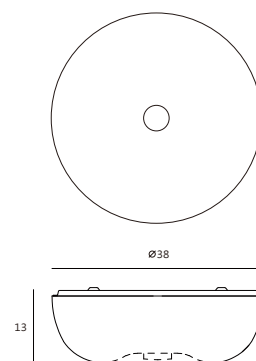

**CLOUD**  
雲朵

By using crafted blown glass as material, the sleek round-shaped CLOUD lamp appears an adorable scene within spaces. The shade consists of tech-forward LED module, which consumes less power and reduces inconvenience of changing bulbs from high. Lit with the CLOUD, the gentle illumination would bring a calm stress-free sensibility around.

**C** SLD-7938C

單位 Measurement: 公分 cm

型號 Model	類型 Type	光源 Bulb/ Illuminant	材質 Materials	尺寸 Size (LxWxH) cm	顏色 Color
SLD-7938C	吸頂燈 Ceiling	LED 30W 2700K CRI 90	玻璃、鋼 mouth-blown glass, steel	38 x 38 x 13	白玉玻璃 + 鉻 shiny opal + chrome