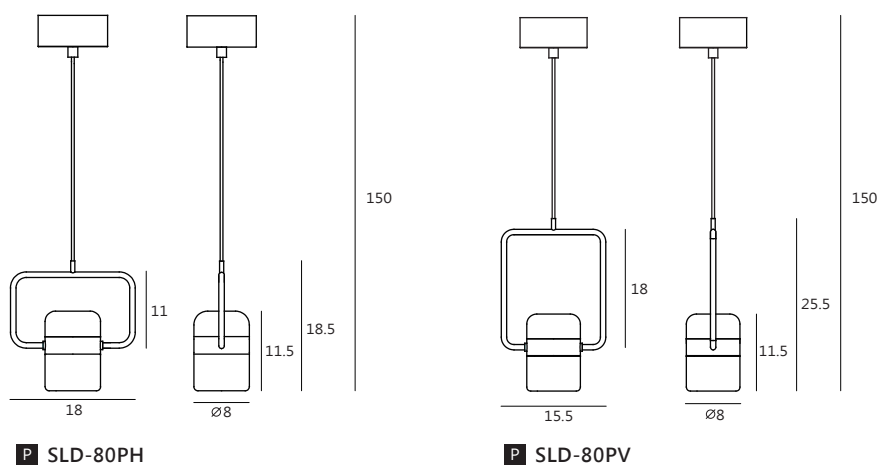

LING
欄

LING is a harmonious mingle of minimalism and nostalgia design which is inspired by patterned metal - fence used to be built around balconies and windows in early Taiwan. The copper / brass glow elegantly connects glass and metal shade. Through inner reflection of embedded LED light source, the adorable lamp impressively creates double ambience in one single fitting.

LING 欄宛如一名搭乘時光列車的詩人，遊走於懷舊與現代，寫下美學間相遇的悸動與火花。取材自鐵窗花的金屬框，恰到好處的留白，一點一滴收藏空間的溫度與記憶；異材質燈罩的融合，流露典雅氣息，使用上不僅通透、創造雙重光氛質感，也能局部轉動，為日常蔓延趣味新意。

單位 Measurement : 公分 cm

型號 Model	類型 Type	光源 Bulb / Illuminant	材質 Materials	尺寸 Size (L x W x H) cm	顏色 Color
SLD-80PH	吊燈 Pendant H	LED 6W (3000K, CRI 90, 520lm)	霧玻璃、銅 frosted glass, steel	18 x 8 x 150	matt white+brass, matt black+copper
SLD-80PV	吊燈 Pendant V			15.5 x 8 x 150	