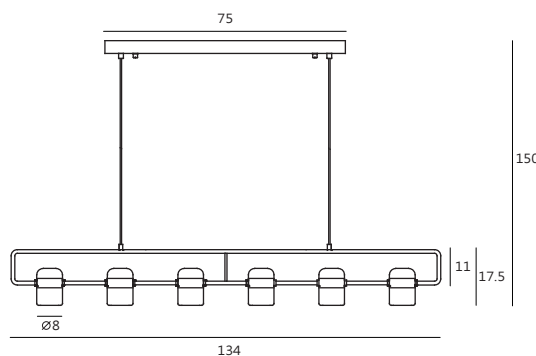

LING
欄

LING is a harmonious mingle of minimalism and nostalgia design which is inspired by patterned metal - fence used to be built around balconies and windows in early Taiwan. The copper / brass glow elegantly connects glass and metal shade. Through inner reflection of embedded LED light source, the adorable lamp impressively creates double ambience in one single fitting.

LING 欄宛如一名搭乘時光列車的詩人，遊走於懷舊與現代，寫下美學間相遇的悸動與火花。取材自鐵窗花的金屬框，恰到好處的留白，一點一滴收藏空間的溫度與記憶；異材質燈罩的融合，流露典雅氣息，使用上不僅通透、創造雙重光氛質感，也能局部轉動，為日常蔓延趣味新意。

matt black + copper / P6

matt white + brass / P4

P SLD-80PF6

P SLD-80PF4

單位 Measurement : 公分 cm