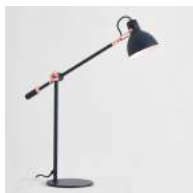

LAITO Gentle

紳光

The LAITO Gentle is inspired by modern gentlemen who is in particular reckoned as properly-dressed, caring for details along with exquisite taste. This is a design of which takes full advantage of the mechanical intelligence and vintage aesthetics. Spinning the rotary switch allows to find the suitable height, together with the lampshade provides a multi-direction adjustment function. It is elegantly matched with refined hues to perform as the best mate every man should keep.

家族成員豐富的LAITO 系列，各自散發不同性格風範。LAITO Gentle 紳光像是家族中品味獨特、注重日常穿搭與生活態度的紳士代表，自衣領、袖扣、錶件到襪子鞋履，無一不是精準細膩的拿捏展現。我們將這份態度融入燈體靈魂，時髦復古的烤漆刷色，透過金屬配件強化風格及吸睛效果，為熱愛生活、獨具美學觀點的現代男仕，打造一盞居家絕佳夥伴。

duke dray + matt brass / Desk

navy blue + copper / Desk

duke dray + matt brass / Wall

navy blue + copper / Wall

D SQ-793MDR

W SQ-793MWRL

單位 Measurement: 公分 cm

| 型號 Model | 類型 Type | 光源 Bulb/ Illuminant | 材質 Materials | 尺寸 Size (LxWxH) cm | 顏色 Color | 特殊性 Feature |
|-------------------------|--------------------|---------------------|--------------|------------------------------------|---|---------------------------|
| SQ-793MDR SQ-793MWRL | 桌燈 Desk 壁燈 Wall | E14 1 x Max 25W | 鋼 steel | 55.5 x 17 x 68 73.5 x 12 x 15.5 | 爵士黑 + 霧黃銅 duke dray + matt brass 海軍藍 + 紅銅 navy blue + copper | 可調整跨距燈桿 adjustable arm |