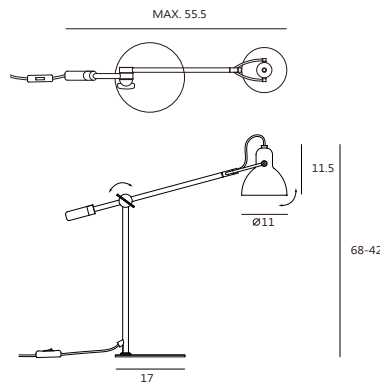

LAITO Gentle

紳光

The LAITO Gentle is inspired by modern gentlemen who is in particular reckoned as properly-dressed, caring for details along with exquisite taste. This is a design of which takes full advantage of the mechanical intelligence and vintage aesthetics. Spinning the rotary switch allows to find the suitable height, together with the lampshade provides a multi-direction adjustment function. It is elegantly matched with refined hues to perform as the best mate every man should keep.

duke dray + matt brass / Wall

navy blue + copper / Wall

D SQ-793MDR

W SQ-793MWRL

單位 Measurement: 公分 cm

| 型號 Model | 類型 Type | 光源 Bulb/ Illuminant | 材質 Materials | 尺寸 Size (LxWxH) cm | 顏色 Color | 特殊性 Feature |
|-------------------------|--------------------|---------------------|--------------|------------------------------------|---|---------------------------|
| SQ-793MDR SQ-793MWRL | 桌燈 Desk 壁燈 Wall | E14 1 x Max 25W | 鋼 steel | 55.5 x 17 x 68 73.5 x 12 x 15.5 | 爵士黑 + 霧黃銅 duke dray + matt brass 海軍藍 + 紅銅 navy blue + copper | 可調整跨距燈桿 adjustable arm |