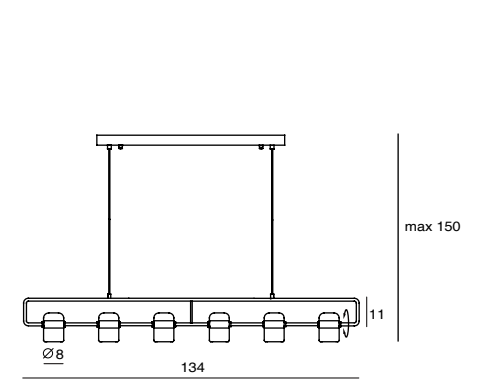

Ling Pendant PL6
SLD-80PF6
LED 6 x 6W (3000K, CRI90, 3120lm)
Built-in dimmable driver
Rotatable shade
Black PVC wire
NW : 6.8kg

1. Materials: frosted glass, steel
2. matt black + copper ring
   - matt white + matt brass ring