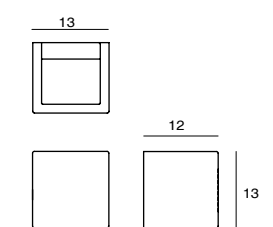

Castle Wall S LED
SLD-7033CW
LED 5W (3000K, CRI 90, 440lm)
Built-in driver
NW : 1.6 kg

Castle Wall R LED
SLD-7034CW
LED 5W (3000K, CRI 90, 440lm)
Built-in driver
NW : 1.3 kg

Material : concrete, steel
● concrete

Material : concrete, steel
● concrete

Castle Wall S LED Outdoor
SLD-7033CWO
LED 5W (3000K, CRI 90, 440lm)
Built-in driver
IP65
NW : 1.6 kg

Castle Wall R LED Outdoor
SLD-7034CWO
LED 5W (3000K, CRI 90, 440lm)
Built-in driver
IP65
NW : 1.3 kg

Material : concrete, steel
● concrete

Material : concrete, steel
● concrete