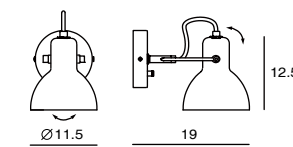

Laito Opal Wall

SQ-793WR
E14 Max 25W/ 6W LED
Shade rotatable
On/off rotary switch
Black textile wire
NW : 07.kg

Material : steel, mouth-blown glass

● matt opal shade + matt brass body
+ matt white canopy