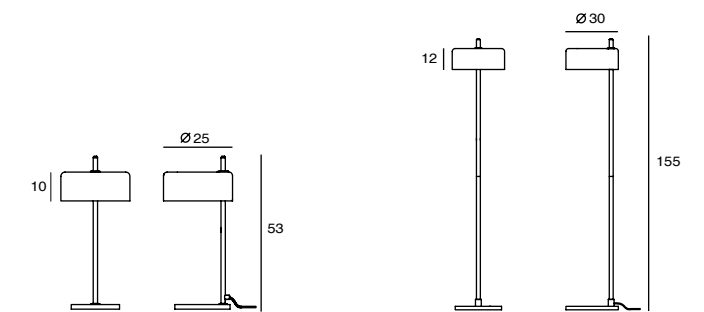

Re-Lalu Table
SQ-250DW
E27 12W CFL/ 10W LED
Push on/off switch
Black textile cord
NW : 3.5kg

Materials : mouth-blown glass, oak, steel
 shiny opal + matt black
 shiny red + matt black

Re-Lalu Floor
SQ-250FW
E27 12W CFL/ 10W LED
Push on/off switch
Black textile cord
NW : 4.7kg

Materials : mouth-blown glass, oak, steel
 shiny opal + matt black
 shiny red + matt black