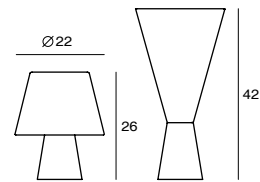

Numen Table

SQ-420D
E27 12W CFL/ 10W LED
In-line on/off switch
Clear PVC cord
Flexible lampshade
NW : 0.7kg

Material : silicone rubber

- white
- purple
- blue
- fluorescent green
- orange
- fluorescent lavender