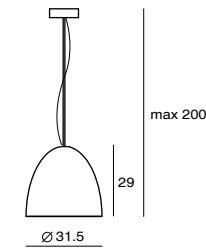

Castle Pendant M
SQ-7132CP
E27 23W CFL/ 14W LED
Ribbed reflector
Bulb cover
Gray textile wire
NW : 6.7kg

Materials : concrete, steel, aluminum
● concrete