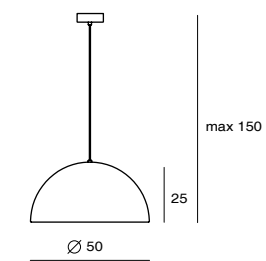

DOME 蒼穹

By Chen, Chao Cheng 陳昭成, 2005

DOME fuses simplistic ideologies with precise craftsmanship. Balanced with a classic silhouette, the DOME features a vast lampshade embedded with a swirling aluminum reflector to soften the illuminance. Apart from that, in order to avoid the uncomfortable experience caused by glare, there is an easy-to-turn cover beneath the bulb. DOME goes well in both residential and commercial areas.

越簡單的外型藏著越不簡單的工藝。穹頂的半圓型燈罩，散發出簡鍊低調性格。同心圓鋁反射罩，底部的燈泡蓋遮住刺眼的光線，帶來室內空間溫和平靜的喜悅。

Dome Pendant M
SQ-360MP
E27 12W CFL/ 10W LED
Ribbed reflector
bulb cover
NW : 2.4kg

Materials: steel, aluminum

- matt black w/ black textile wire
- shiny white w/ red textile wire
- copper w/ black textile wire

Dome Pendant L
SQ-3650MP
E27 23W CFL/ 14W LED
Ribbed reflector
bulb cover
NW : 4.2kg

Materials: steel, aluminum

- matt black w/ black textile wire
- shiny white w/ red textile wire
- copper w/ black textile wire