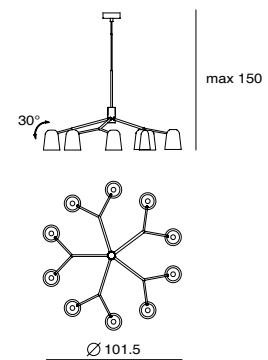

Dobi Pendant P10
SQ-2181P10
E14 10 x Max 25W/ 6W LED
Shade rotatable
Black textile wire
NW : 5.4kg

1. Material : steel
2. shiny white shade + matt black body
   - copper + matt black body