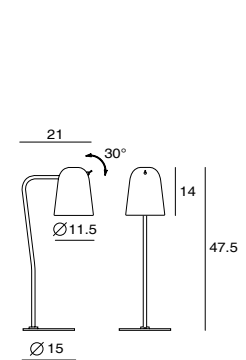

Dobi Table
SQ-2181DR
E14 Max 25W/ 6W LED
Shade rotatable
Dip switch
Black textile cord
NW : 1.3kg

1. Material : steel
2. copper shade + matt black base & tube
   - shiny white shade & base + matt brass tube