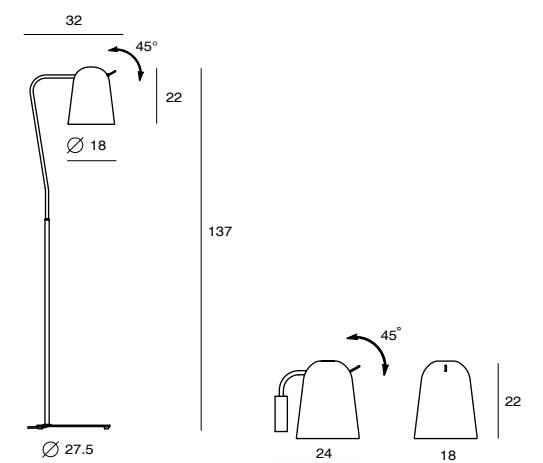

DODO 嘟嘟鳥

By Chen, Chao Cheng 陳昭成, 2013

Drawing back fondest memories to a character in the Alice in the Wonderland fairytale, Dodo the birds' appearance is comical yet beautiful. Inspired by his whimsical body shape, Dodo is undoubtedly the best demonstration of natural simplicity. Equipped with dip switch, the Dodo light can light up anyone's courage and adventurous mind. In addition, its adjustable shade provides ample covering and tilts at whatever angle your heart desires. Time to light a bright world of your own! Meet Dodo.

愛麗絲夢遊仙境裡，嘟嘟鳥俏皮可愛的模樣深植於腦海。DODO 具象化其身形，完美演繹極簡美學，象徵鳥喙的水滴開關，點亮住在我內心的愛麗絲；帶著 DODO，描繪出專屬於您的異想世界，一起歷險吧！可調式燈罩的貼心設計，無論何種角度，別怕，有 DODO 在旁，為您照亮每個黑暗。

Dodo Floor
SQ-218FR
E27 12W CFL/ 10W LED
Shade rotatable
Dip switch
Black textile cord
NW : 3.7kg

Material : steel
● matt black

Dodo Wall
SQ-218WR
E27 12W CFL/ 10W LED
Shade rotatable
Dip switch
NW : 1.1kg

Material : steel
● copper