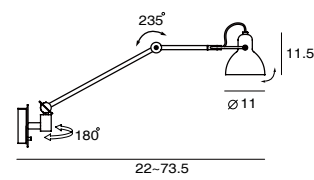

Laito Gentle Wall

SQ-793MWRL
E14 Max 25W/ 6W LED
Shade & arm rotatable
In-line on/off switch
Black textile wire
NW : 1.3kg

Material : steel

- matt navy blue + copper
- matt duke gray + matt brass