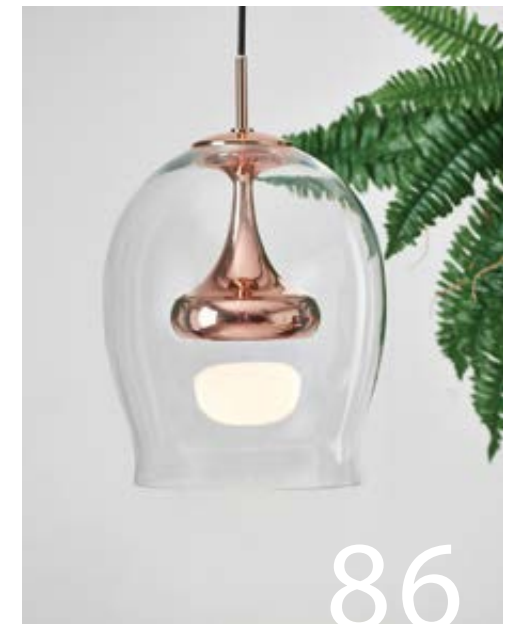

LING

LING is a harmonious mingle of minimalism and nostalgia design which is inspired by patterned metal-fence used to be built around balconies and windows in early Taiwan. The copper/ brass glow elegantly connects glass and metal shade. Through inner reflection of embedded LED light source, the adorable lamp impressively creates double ambience in one single fitting.