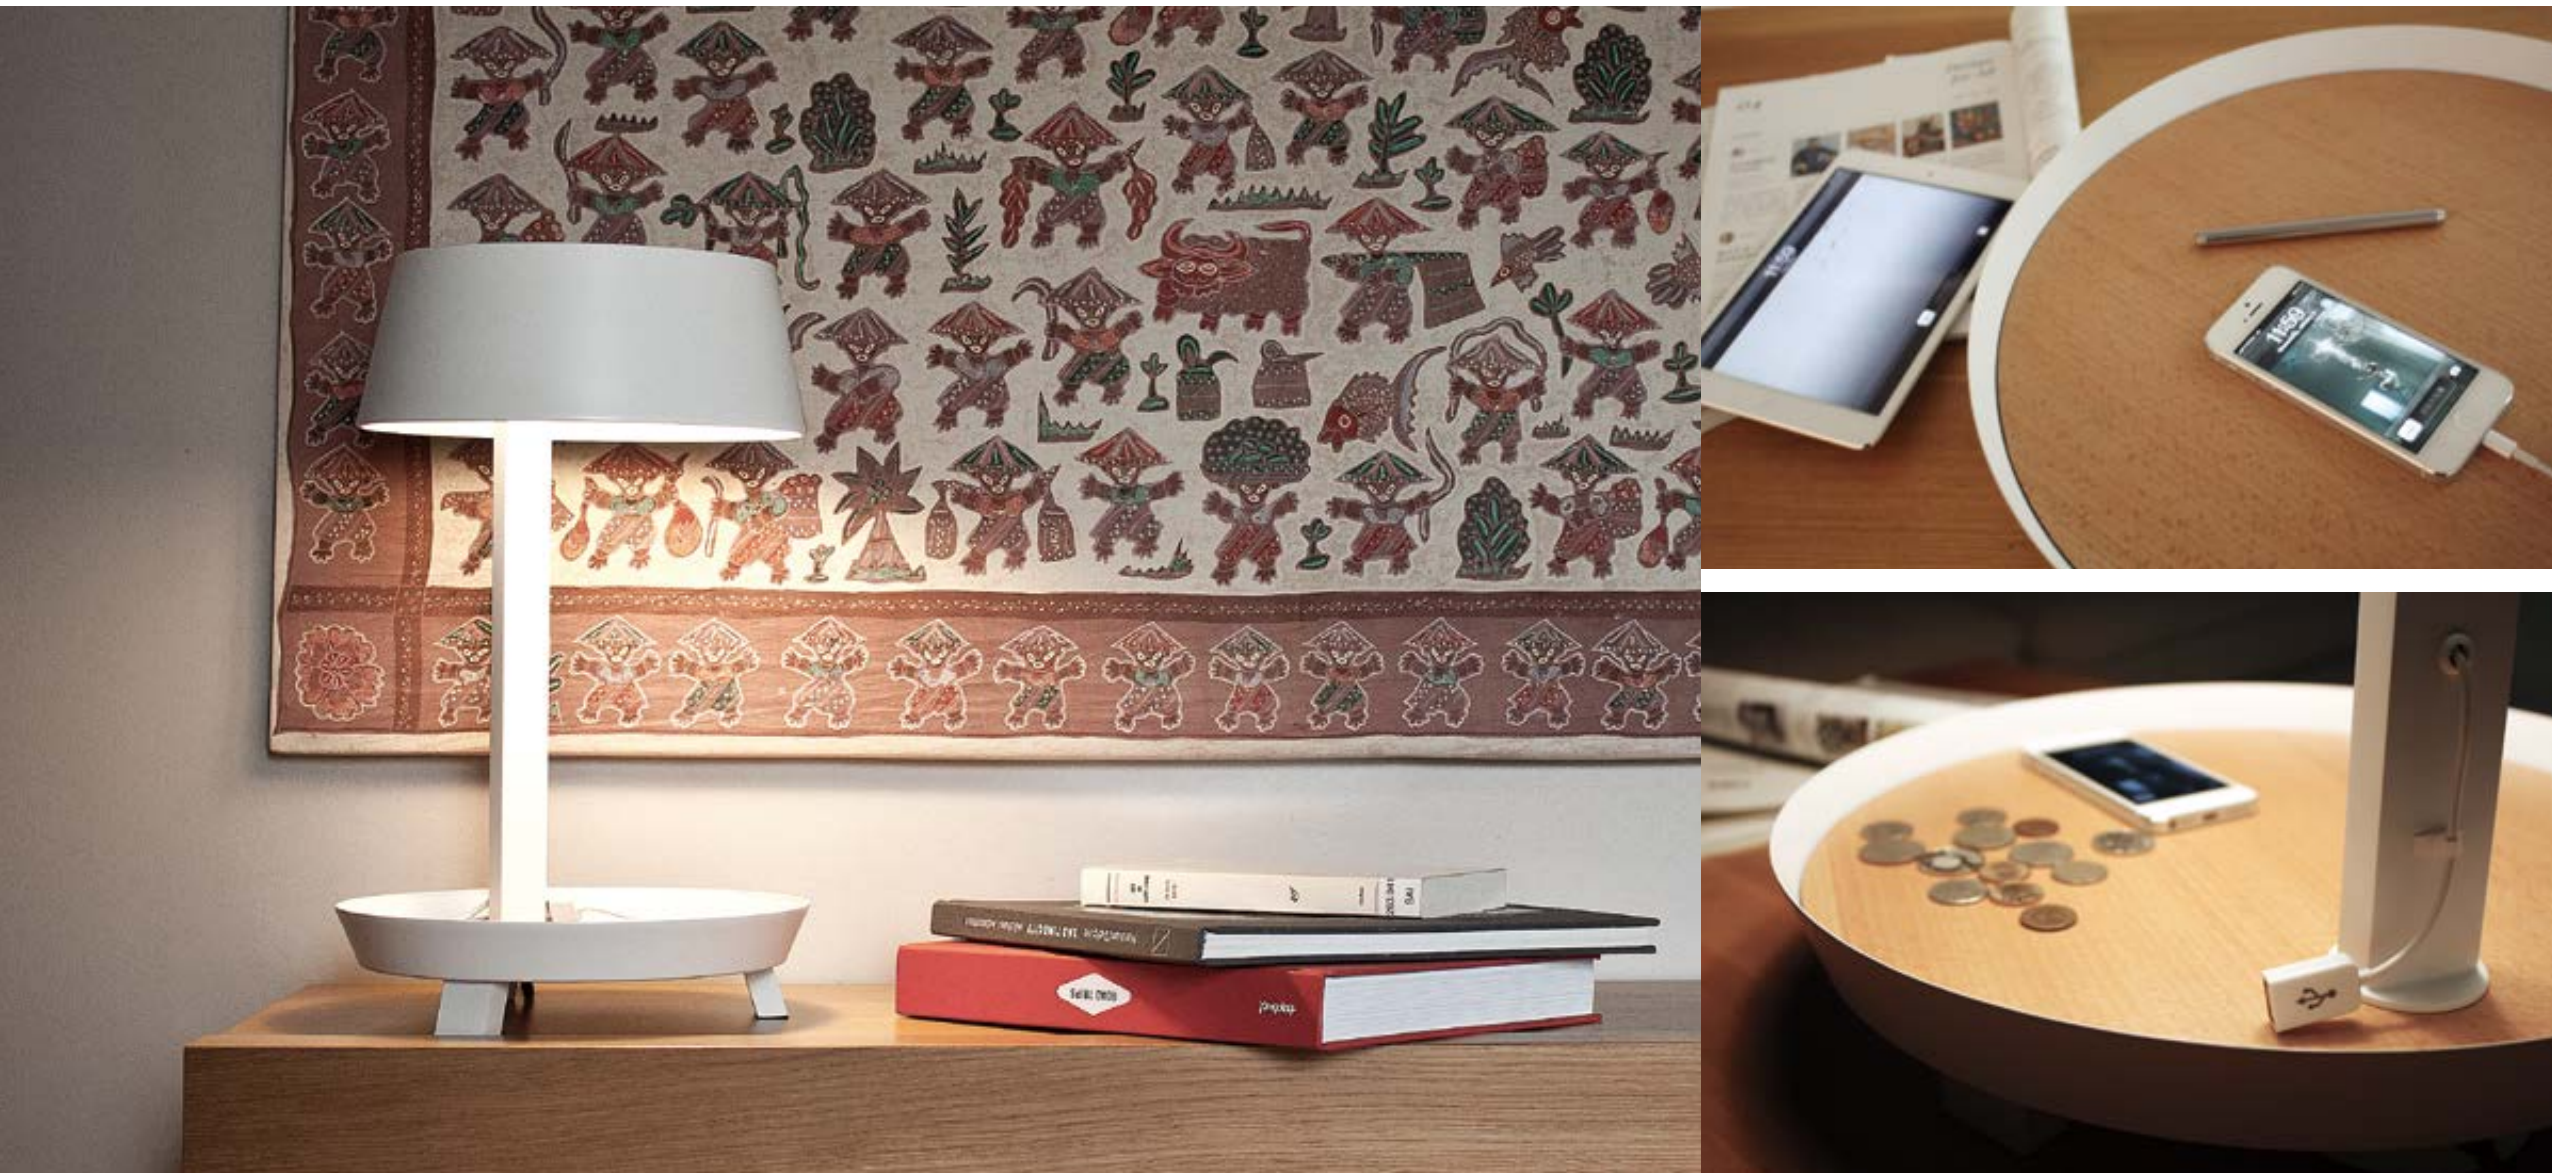

Material : fabric, steel, wood, acrylic (diffuser)
 ● matt black + beech

CARRY 盛

By Li, Hui Lun 李慧倫, 2012

CARRY marries utility with design. Not only is the CARRY chic enough to spruce up any space it also serves as a great light source, it is strategically designed with a plate to hold daily essentials such as keys and coins. The CARRY helps you achieve meticulous order in a fast paced society, a must-have for any modern lifestyle. The lamp comes equipped with a USB adapter, specially designed for our technology enriched way of life.