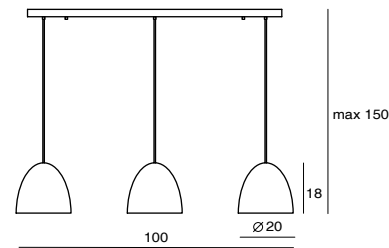

Castle Pendant PL3
SQ-7131CP3
E27 3 x 12W CFL/ 10W LED
Ribbed reflector
Gray textile wire
NW : 7kg

Materials : concrete, aluminum
● concrete