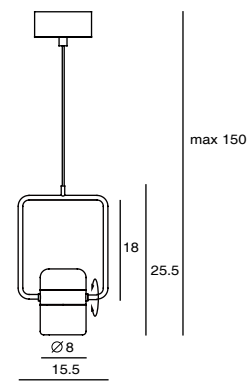

Ling Pendant Vertical
SLD-80PV
LED 6W (3000K, CRI90, 520lm)
Built-in dimmable driver
Rotatable shade
Black PVC wire
NW : 1.1kg

1. Materials: frosted glass, steel
2. matt black + copper ring
   - matt white + matt brass ring