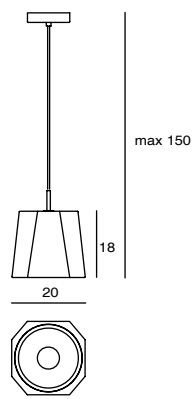

Castle Pendant Rock

SQ-2321CP
E27 12W CFL/ 10W LED
Gray textile wire
NW : 4.5kg

Materials : concrete, aluminum

● concrete