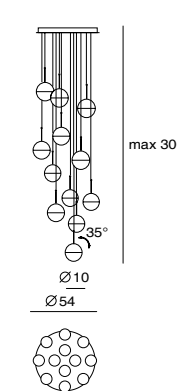

Dora Pendant P12
SLD-1010P12
LED 12 x 6.5W (3000K, CRI90, 6600lm)
Shade rotatable
Built-in driver
Black PVC wire
NW : 18.6kg

Materials: steel, clear glass
● copper
● shiny brass