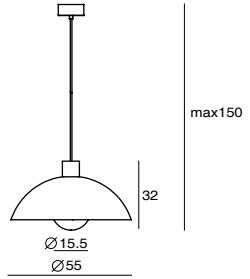

Apollo Floor

SLD-3655MF
 LED 17W (2700K, CRI 90, 1360lm)
 Shade rotatable
 Touch dimmer switch
 Black textile cord
 NW. 8.5 kg

Material : aluminum, wood
 ● matt black + black wood tripod
 ● matt black + copper cap + wood tripod