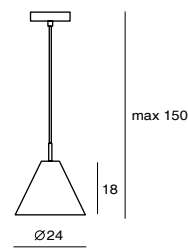

Castle Pendant Cone S
SQ-185CP
E27 12W CFL/ 10W LED
Gray textile wire
NW : 2.3kg

Materials : concrete, aluminum
● concrete