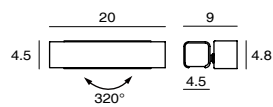

Mumu Wall
SLD-3981WPE
LED 5.7W (3000K, CRI90, 400lm)
Shade rotatable
Push dimmer switch
NW : 0.8kg

Materials : aluminum, wood
● matt black + walnut (wood cap)
● matt white + beech (wood cap)