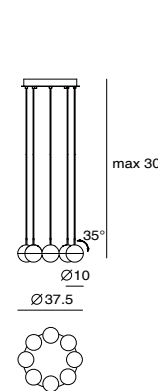

Dora Pendant P8
SLD-1010P8
LED 8 x 6.5W (3000K, CRI90, 4400lm)
Shade rotatable
Built-in driver
Black PVC wireNW : 11.2kg

Materials: steel, clear glass
● copper
● shiny brass