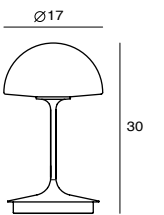

Pensée Table
SG-7992DJ
G9 Max 40W
DJ on/off switch
Clear PVC cord
NW : 2kg

Material : mouth-blown glass, steel
● matt opal + shiny satin body

Photo Credit : Regal Design