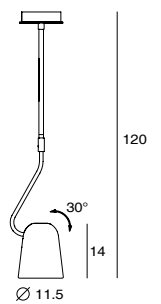

Dobi Pendant Tube 120
SQ-2181PR-120
E14 Max 25W/ 6W LED
Shade rotatable
NW : 1.2kg

1. Material : steel
2. copper shade + matt black body & canopy
   - matt brass shade + matt black body & canopy