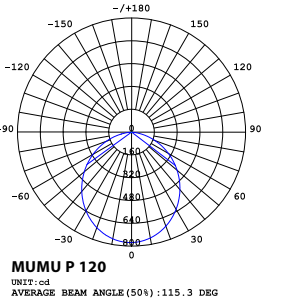

Mumu Wall
SLD-3981WPE
LED 5.7W (3000K, CRI90, 400lm)
Shade rotatable
Push dimmer switch
NW : 0.8kg

Materials : aluminum, wood
● matt black + walnut (wood cap)
● matt white + beech (wood cap)

Mumu Pendant 120
SLD-3981P
LED 32W (3000K, CRI90, 2150lm)
Built-in driver
Black PVC wire
NW : 2.9kg

Materials : aluminum, wood
● matt black + walnut (wood cap)
● matt white + beech (wood cap)

Mumu Pendant 180
SLD-3981PL
LED 48W (3000K, CRI 90, 3800lm)
Built-in dimmable driver
Black PVC wire
NW : 4.8kg

Materials : aluminum, wood
● matt black + walnut (wood cap)
● matt white + beech (wood cap)