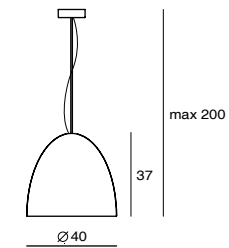

Castle Pendant L
SQ-7133CP
E27 23W CFL/ 14W LED
Ribbed reflector
Bulb cover
Gray textile wire
NW : 14.1kg

Materials : concrete, steel, aluminum
● concrete