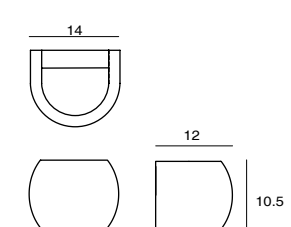

Castle Wall S LED
SLD-7033CW
LED 5W (3000K, CRI 90, 440lm)
Built-in driver
NW : 1.6 kg

Castle Wall R LED
SLD-7034CW
LED 5W (3000K, CRI 90, 440lm)
Built-in driver
NW : 1.3 kg

Material : concrete, steel
● concrete

Material : concrete, steel
● concrete

Castle Wall S LED Outdoor
SLD-7033CWO
LED 5W (3000K, CRI 90, 440lm)
Built-in driver
IP65
NW : 1.6 kg

Castle Wall R LED Outdoor
SLD-7034CWO
LED 5W (3000K, CRI 90, 440lm)
Built-in driver
IP65
NW : 1.3 kg

Material : concrete, steel
● concrete

Material : concrete, steel
● concrete