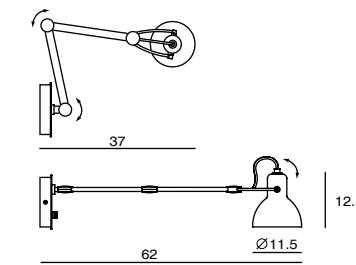

Material : steel, mouth-blown glass

● matt opal shade + matt brass body
+ matt white canopy

Laito Opal Wall L

SQ-793WA
E14 Max 25W/ 6W LED
Shade & arm rotatable
On/off rotary switch
Black textile wire
SCA (Slim Co-Axial) arm
NW : 1.4kg