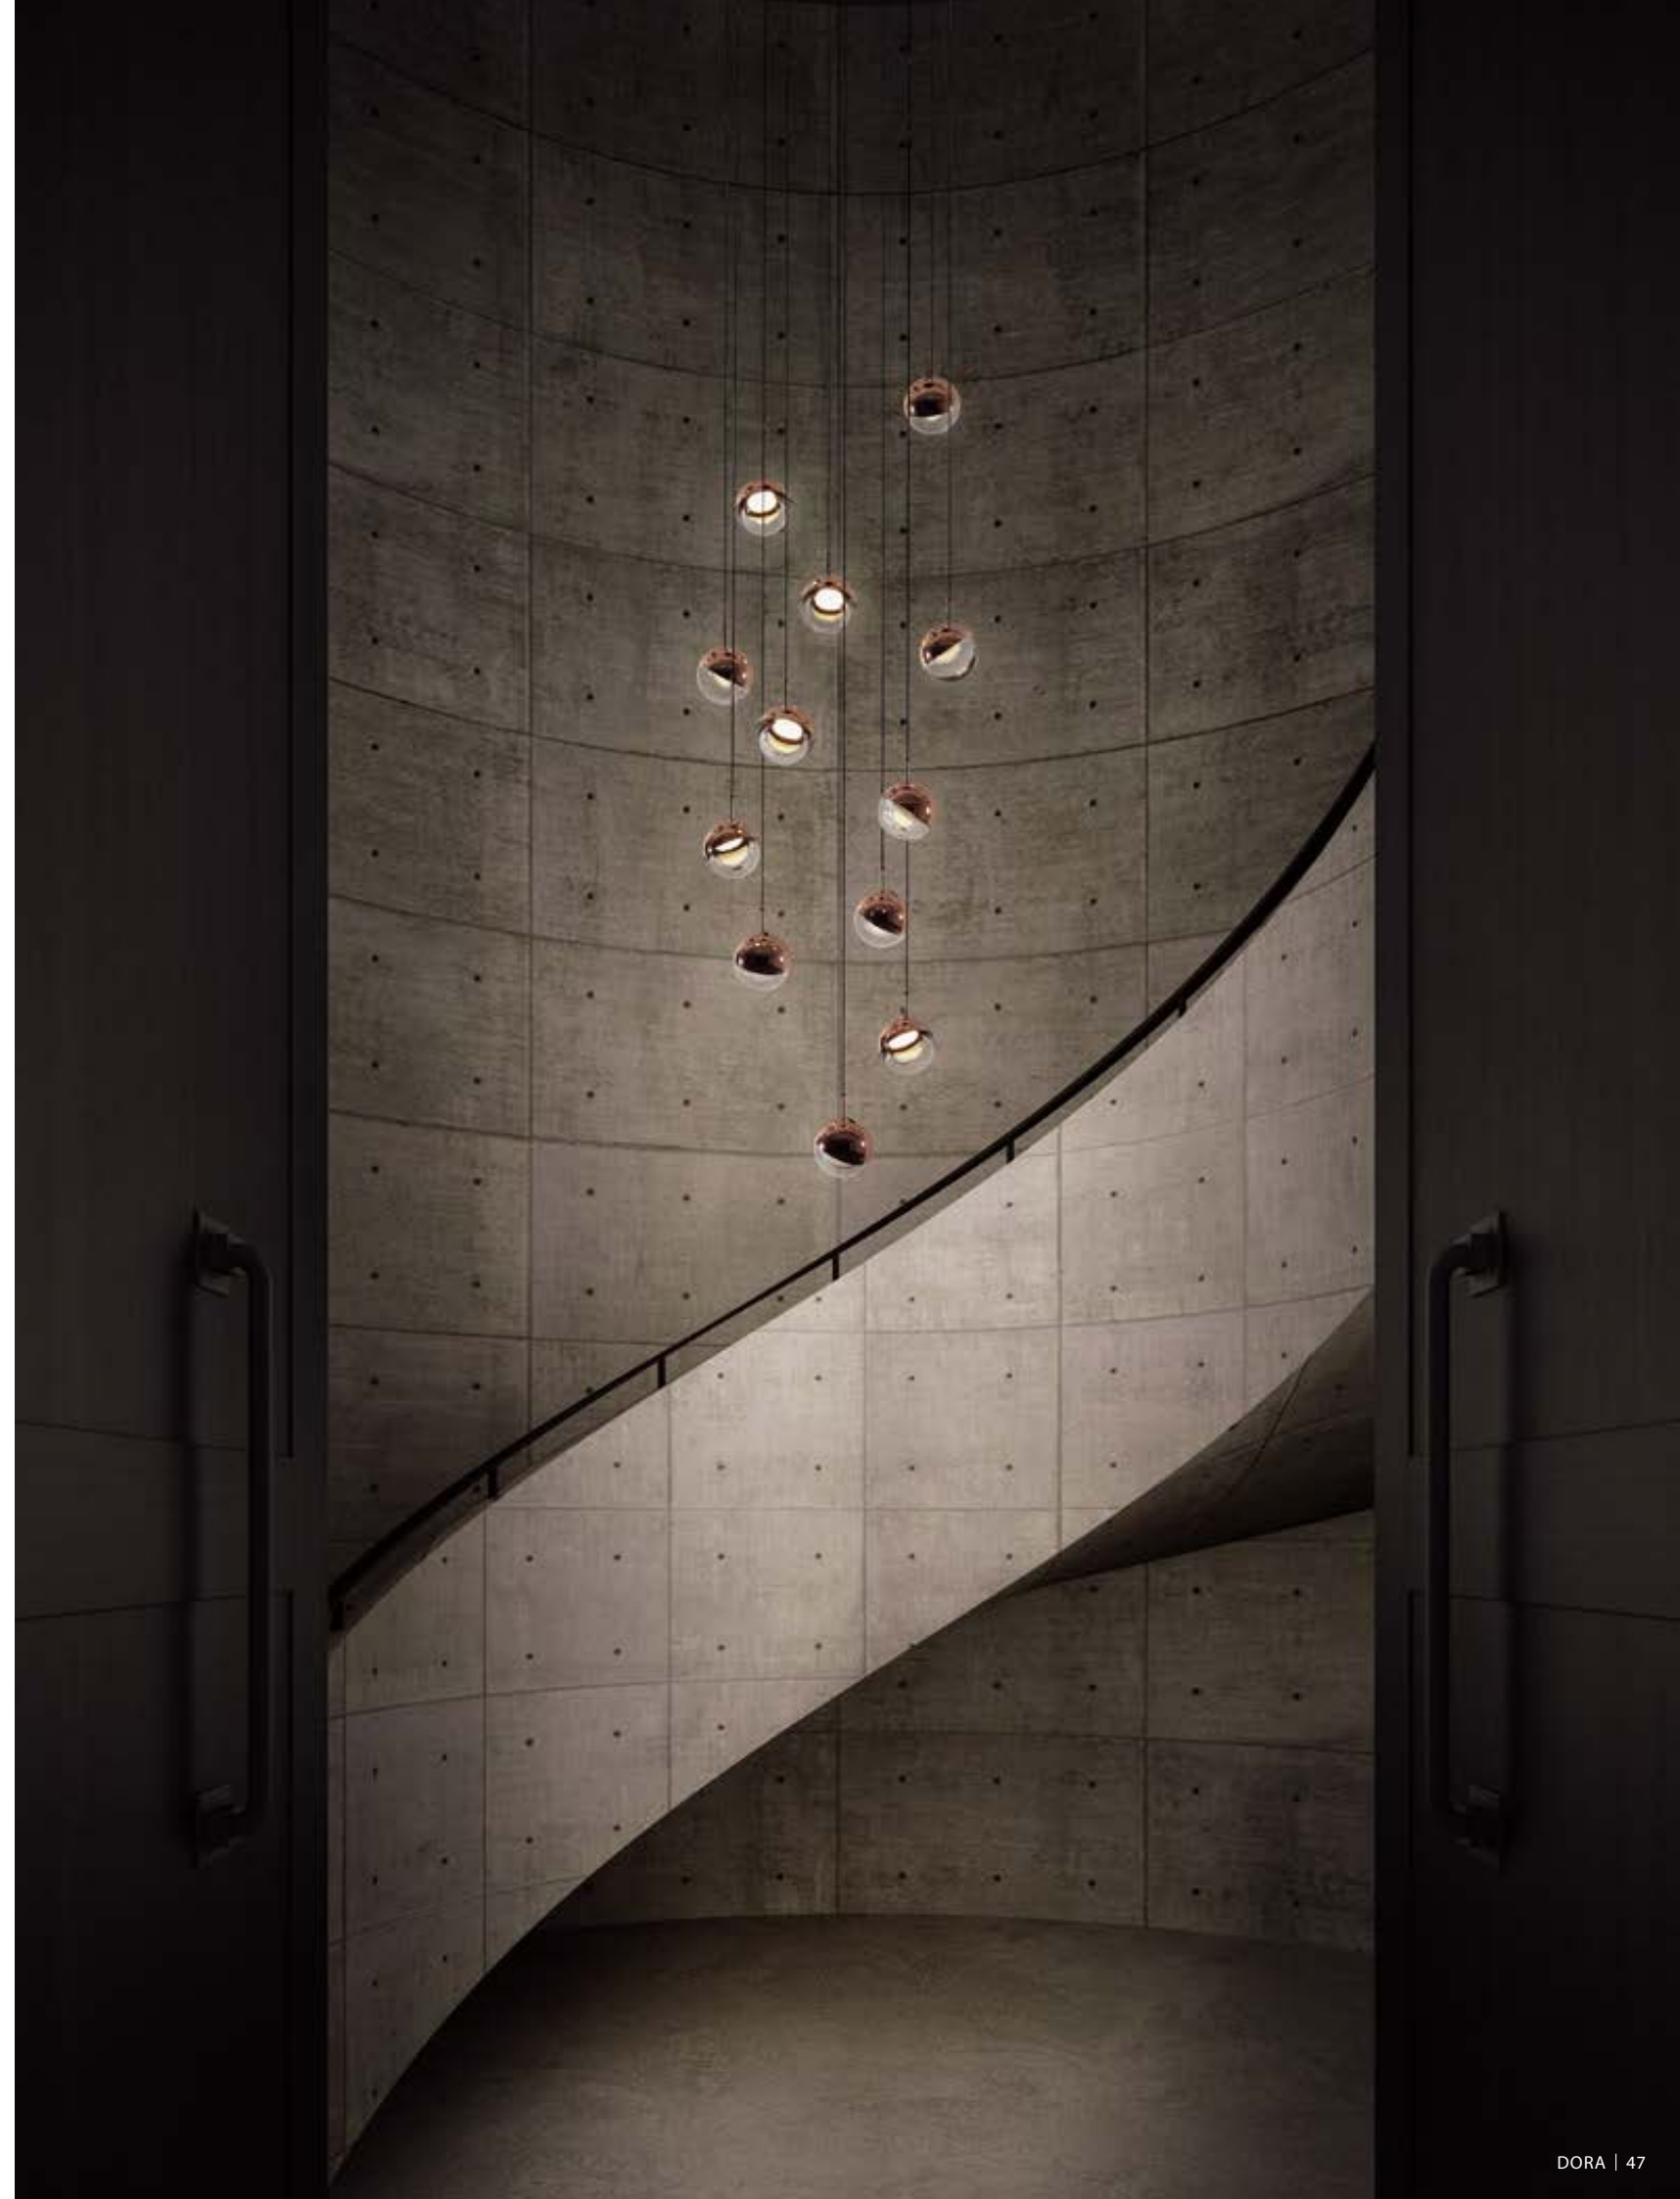

DORA 朵拉

By Chang, Ting Ting 張滄滄, 2015

Our DORA collection is Oh So Chic! Our up-and-coming young designer, Ting, drew the inspiration from her childhood. She wanted to create a collection that was versatile, interactive, and fun. With DORA, end users can really be a child again. Have fun with the collection and hang it individually or in a cluster, in whatever position your heart desires. Combined with cutting edge technology, the DORA is embedded in a CRI 90 LED luminance that gently distributes the light. We conveniently offer three suspension methods: pendant, chandelier, and circular suspension.

從點－線－面開始延伸無窮想像，使用者可依需求，任選符合空間需求的數量，將人與空間完整地串連，並且奔放想像，創造夜裡最斑斕夢幻的獨家星空。內嵌 CRI 90 的 LED 光源，有著如太陽光般真實呈現色彩的特質；然減低光源熱度，在恣意創造的同時，兼顧能源意識，減輕環境負擔。DORA 更多新可能，一起來創造吧！