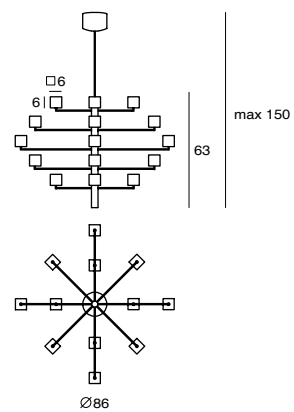

Ice Pendant P20
SD-62CFL20
G4 20 x Max 10W
Clear wire
NW : 11 kg

Materials: clear glass + steel
● chrome