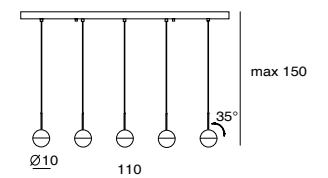

Dora Pendant PL5
SLD-1010PL5
LED 5 x 6.5W (3000K, CRI90, 2750lm)
Shade rotatable
Built-in driver
Black PVC wire
NW : 6.5kg

Materials: steel, clear glass
● copper
● shiny brass