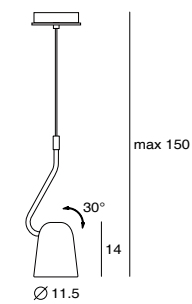

Dobi Pendant
SQ-2181PR-1
E14 Max 25W/ 6W LED
Shade rotatable
black textile wire
NW : 0.9kg

1. Material : steel
2. copper shade + matt black body & canopy
   - matt brass shade + matt black body & canopy