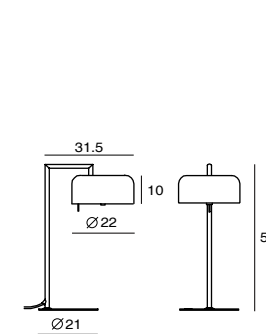

Lalu+ Table
SQ-250MDR
E27 12W CFL/ 10W LED
Dip switch
Shade rotatable
Black textile cord
NW : 2.8kg

Materials: steel, acrylic diffuser
● copper + matt black