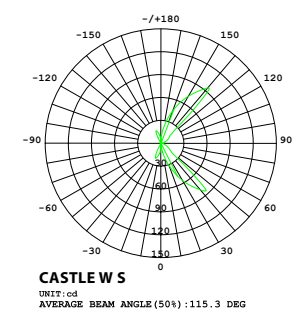

Castle Wall S LED Outdoor
SLD-7033CWO
LED 5W (3000K, CRI 90, 440lm)
Built-in driver
IP65
NW : 1.6 kg

Castle Wall R LED Outdoor
SLD-7034CWO
LED 5W (3000K, CRI 90, 440lm)
Built-in driver
IP65
NW : 1.3 kg

Material : concrete, steel
● concrete

Material : concrete, steel
● concrete