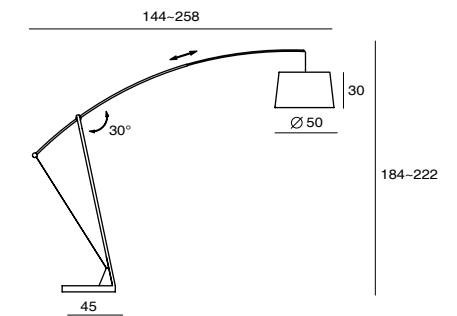

Archer Mega Floor
SQ-603FLR
E27 3 x 23W CFL / 10W LED
In-line on/off foot switch
Black textile cord
Remark : w/ diffuser
NW. 33.5kg

Material : fabric, steel, wood, acrylic (diffuser)
● matt black + beech