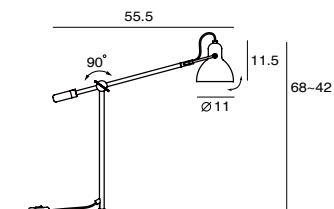

LAITO GENTLE 紳光

By Chen, Chao Cheng 陳昭成 & Jack Wan 萬華, 2017

The LAITO Gentle is inspired by modern gentlemen who is in particular reckoned as properly-dressed, caring for details along with exquisite taste. This is a design of which takes full advantage of the mechanical intelligence and vintage aesthetics. Spinning the rotary switch allows to find the suitable height, together with the lampshade provides a multi-direction adjustment function. It is elegantly matched with refined hues to perform as the best mate every man should keep.

家族成員豐富的 LAITO 系列，各自散發不同性格風範。LAITO Gentle 紳光是家族中品味獨特、注重日常穿搭與生活態度的紳士代表。自衣領、袖扣、錶件到襪子鞋履，無一不是精準細膩的拿捏展現。我們將這份態度融入燈體靈魂，時髦復古的烤漆刷色，透過金屬配件強化風格及吸睛效果，為熱愛生活、獨具美學觀點的現代男士，打造一盞居家絕佳夥伴。

Laito Gentle Table

SQ-793MDR
E14 Max 25W/ 6W LED
Shade & arm rotatable
In-line on/off switch
Black textile wire
NW : 1.8kg

Material : steel

- matt navy blue + copper
- matt duke gray + matt brass