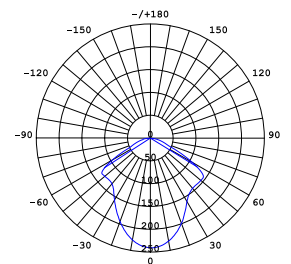

CASTLE P M
WIR of
AVERAGE BEAM ANGLE (50%) : 115.3 DEG

Castle Wall S LED
 SLD-7033CW
 LED 5W (3000K, CRI 90, 440lm)
 Built-in driver
 NW : 1.6 kg

Castle Wall R LED
 SLD-7034CW
 LED 5W (3000K, CRI 90, 440lm)
 Built-in driver
 NW : 1.3 kg