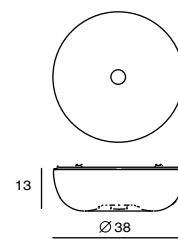

Cloud Ceiling
SLD-7938C
LED 30W (2700K, CRI90, 2400lm)
Built-in dimmable driver
NW : 3.4kg

Material : mouth-blown glass, steel
● shiny opal + chrome