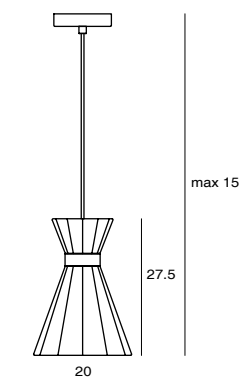

Castle Pendant Mermaid S
SQ-7121CP
E27 12W CFL/ 10W LED
Gray textile wire
NW : 2.7kg

Materials : concrete, steel, aluminum
● concrete + matt brass ring
● concrete + satin ring