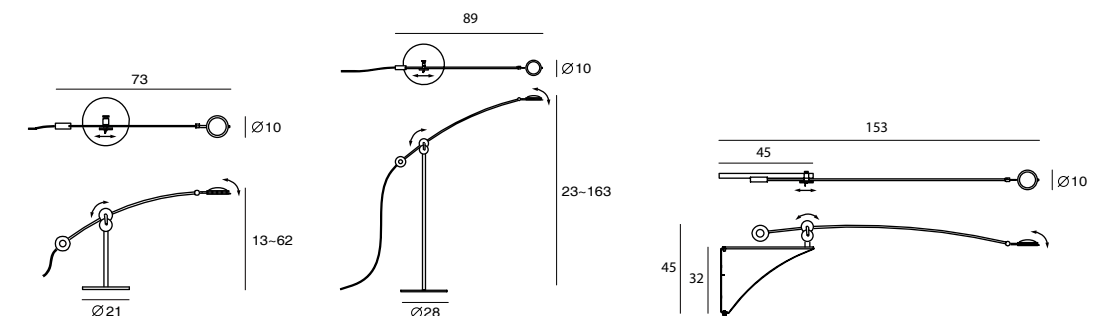

Planet Table
SLD-100DRTE
LED 8.6W (3000K, CRI90, 600lm)
Multi- Direction adjustable
Touch dimmer switch
Adaptor driver
Black textile cord
NW : 3.6kg

Material : steel, copper (gear)
● matt black + copper

Planet Floor
SLD-100FRTE
LED 8.6W (3000K, CRI90, 600lm)
Multi- Direction adjustable
Touch dimmer switch
Adaptor driver
Black textile cord
NW : 6.2kg

Material : steel, copper (gear)
● matt black + copper

Planet Wall
SLD-100WRTE
LED 8.6W (3000K, CRI90, 600lm)
Multi- Direction adjustable
Touch dimmer switch
Adaptor driver
Black textile cord
NW : 2.5kg

Material : steel, copper (gear)
● matt black + copper