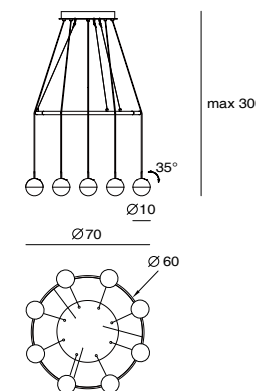

Dora Pendant PC8
SLD-1010PC8
LED 8 x 6.5W (3000K, CRI90, 4400lm)
Shade rotatable
Built-in driver
Ring height adjustable
Black PVC wire
NW : 12.2kg

Materials: steel, clear glass
● copper
● shiny brass