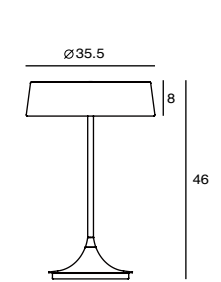

China LED Table
SLD-6354MDJ
LED 18W (2700K, CRI 90, 1900lm)
Adaptor driver
Patent DJ dimmer
Black textile cord
NW : 4.8kg

Material : steel
● matt black
● matt brass shade + matt black base & tube