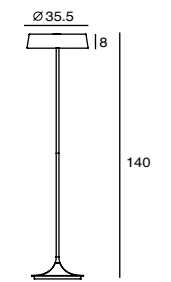

China LED Floor
SLD-6354MF
LED 18W (2700K, CRI 90, 1900lm)
Adaptor driver
Foot dimmer
Black textile cord
NW : 8.4kg

Material : steel
● matt black
● matt brass shade + matt black base & tube