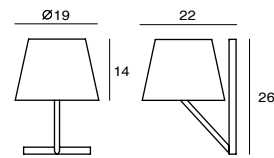

Concom Wall
SQ-513MW
E14 Max 25W/ 6W LED
NW: 1.4 kg

Material: steel
● matt black
○ matt white