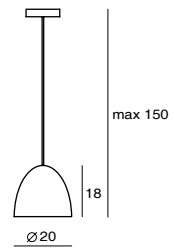

Castle Pendant S
SQ-7131CP
E27 12W CFL/ 10W LED
Ribbed reflector
Gray textile wire
NW : 2kg

Materials : concrete, aluminum
● concrete