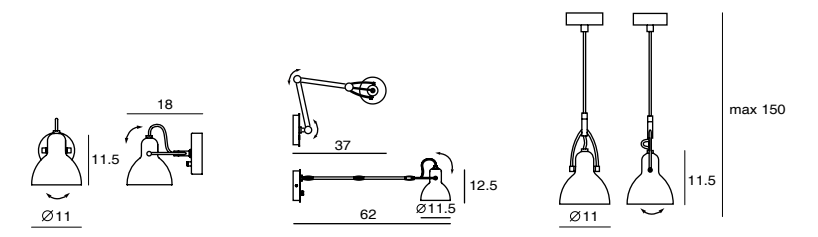

LAITO MINI 微光

By Chen, Chao Cheng 陳昭成, 2013

The smallest LAITO in the series, the mini wall lamp has inherited the classic streamlined look and flexible functionality of its larger counterparts.

It offers two types to choose. The mini WL version is with an adjustable arm and shade the wall mounted lamp can be perfectly positioned for your task at hand. As with the rest of the LAITO series aesthetic is never compromised by function.

LAITO 是日文的「光明」之意。LAITO MINI 外型汲取傳統銀行燈的燈罩造型與結構，歌頌復古典雅，並以俐落的線條，刻畫出更符合都市低調樂活的性格，搭配可任意轉動的魚骨結構，「光」，循著現代復古美學，走入精巧簡約生活中。此系列完整地包含桌、壁、吊燈。

Laito Mini Wall
SQ-793MWR
E14 Max 25W/ 6W LED
Shade rotatable
On/off rotary switch
Shade rotatable
Black textile wire
NW : 0.5kg

Material : steel
● matt black
● copper

Laito Mini Wall L
SQ-793MWA
E14 Max 25W/ 6W LED
Shade & arm rotatable
On/off rotary switch
Black textile wire
NW : 0.5kg

Material : steel
● matt black shade
+ copper tube

Laito Mini Pendant
SQ-793MP
E14 Max 25W/ 6W LED
Shade rotatable
Black textile wire
NW : 0.5kg

Material : steel
● copper
● matt brass

Photo Credit: Is Good Thing