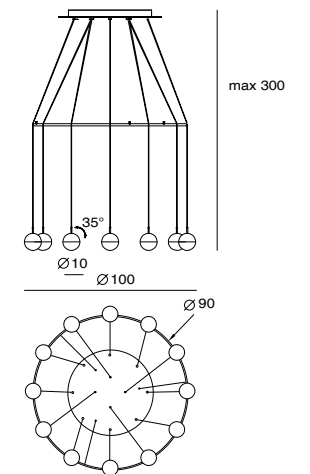

Dora Pendant PC12
SLD-1010PC12
LED 12 x 6.5W (3000K, CRI90, 6600lm)
Shade rotatable
Built-in driver
Ring height adjustable
Black PVC wire
NW : 19.1kg

Materials: steel, clear glass
● copper
● shiny brass

Bespoke Large Multi-tiered Chandelier