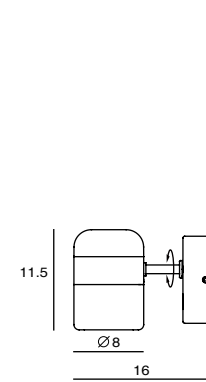

Ling Wall
SLD-80WTE
LED 6W (3000K, CRI90, 520lm)
Touch dimmable switch
Rotatable shade
NW : 1kg

1. Materials: frosted glass, steel
2. matt black + copper ring
   - matt white + matt brass ring