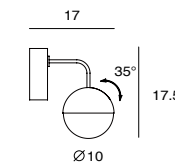

Dora Wall
SLD-1010MWDE
LED 6.5W (3000K, CRI90, 550lm)
Shade rotatable
Built-in driver
Touch dimmer switch
NW : 1.3kg

Materials: steel, clear glass
● copper
● shiny brass