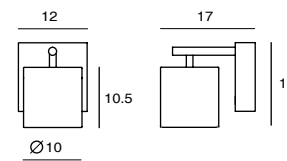

Transparence Wall
SLD-3092W
2.5W G4/ G.35 LED
Built-in Driver
On/off rotary switch
NW : 1.1kg

Material : mouth-blown glass, steel
● matt opal + shiny satin body