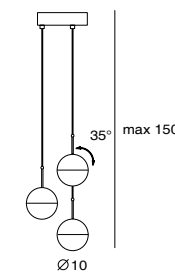

Materials: steel, clear glass
● copper
● shiny brass

Dora Pendant P1
SLD-1010P
LED 6.5W (3000K, CRI90, 550lm)
Shade rotatable
Built-in driver
Black PVC wire
NW : 1.2kg

Materials: steel, clear glass
● copper
● shiny brass