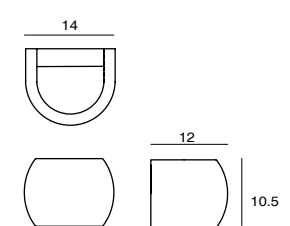

CASTLE P M
WIR of
AVERAGE BEAM ANGLE (50%) : 115.3 DEG

Castle Wall S LED
 SLD-7033CW
 LED 5W (3000K, CRI 90, 440lm)
 Built-in driver
 NW : 1.6 kg

Castle Wall R LED
 SLD-7034CW
 LED 5W (3000K, CRI 90, 440lm)
 Built-in driver
 NW : 1.3 kg