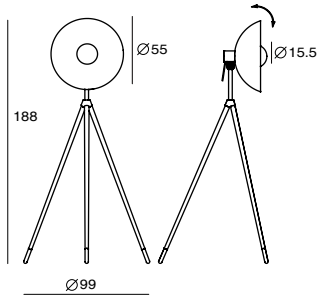

Apollo Floor

SLD-3655MF
 LED 17W (2700K, CRI 90, 1360lm)
 Shade rotatable
 Touch dimmer switch
 Black textile cord
 NW. 8.5 kg

Material : aluminum, wood
 ● matt black + black wood tripod
 ● matt black + copper cap + wood tripod