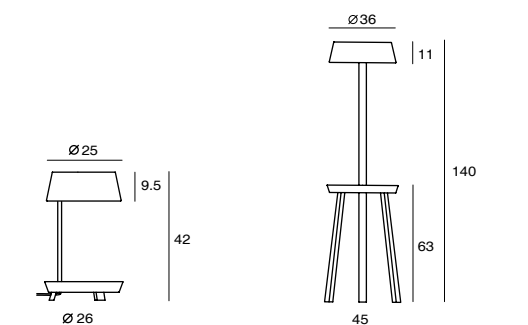

Carry Table Mini
SQ-6353MDU
E27 12W CFL/ 10W LED
On/off rocker switch
USB charger
Black textile cord
NW : 2.3kg

Material : steel, wood
 matt black + red tray
 matt white + beach tray

Carry Floor
SQ-6350MFU
E27 2 x 12W CFL/10W LED
On/off rocker switch
USB charger
NW : 6.8kg

Material : steel, wood
 matt black + red tray
 w/ red textile cord