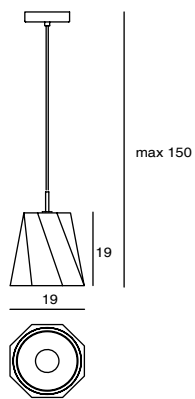

Castle Pendant Swing S

SQ-1252CP
E27 12W CFL/ 10W LED
Gray textile wire
NW : 2.5kg

Materials : concrete, aluminum

● concrete

CASTLE ROCK 浮岩

By Li, Hui Lun 李慧倫, 2016

The CASTLE_Rock's faceted concrete shade is a geometric representation of what is found in nature. The matt concrete exterior is contrasted by a metallic interior which reflects and amplifies the down-cast light providing a soft illumination.

延續 CASTLE 堡壘「居家守護」的印象，CASTLE_Rock 燈款造型厚實穩重，散發如同岩石般穩固的性格。設計師將自然融於幾何美學，以連續折線切割多邊平面，讓不規則的 2D 表面互相連結，達到 3D 空間層次的視覺效果。一盞燈點亮的，是居住者對生活的解讀，也是創作者對自然的真切崇拜。