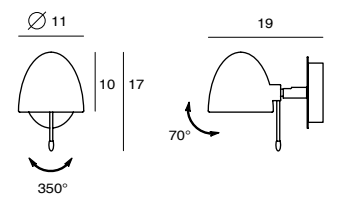

Glacier Wall
SG-623WR
G9 Max 40W/ 3W LED
Rotary on/off switch
NW : 1.6 kg

Material : steel, clear glass
● chrome