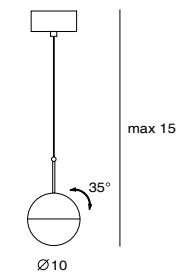

Dora Pendant P1
SLD-1010P
LED 6.5W (3000K, CRI90, 550lm)
Shade rotatable
Built-in driver
Black PVC wire
NW : 1.2kg

Materials: steel, clear glass
● copper
● shiny brass