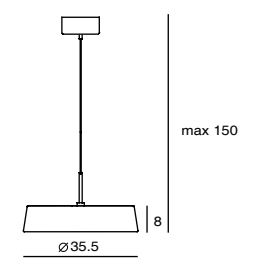

China LED Pendant
SLD-6354MP
LED 18W (2700K, CRI 90, 1900lm)
Built-in dimmable driver
Black textile wire
NW : 2.4kg

Material : steel
● matt brass
● matt black