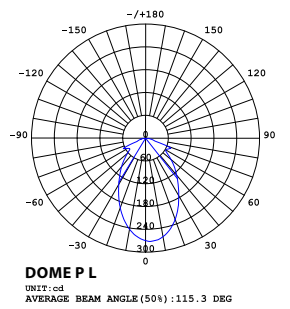

Dome Pendant L
SQ-3650MP
E27 23W CFL/ 14W LED
Ribbed reflector
bulb cover
NW : 4.2kg

Materials: steel, aluminum

- matt black w/ black textile wire
- shiny white w/ red textile wire
- copper w/ black textile wire