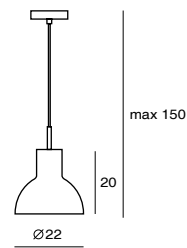

Castle Pendant Bell S
SQ-3164CP
E27 12W CFL/ 10W LED
Gray textile wire
NW : 2.5kg

Materials : concrete, aluminum
● concrete