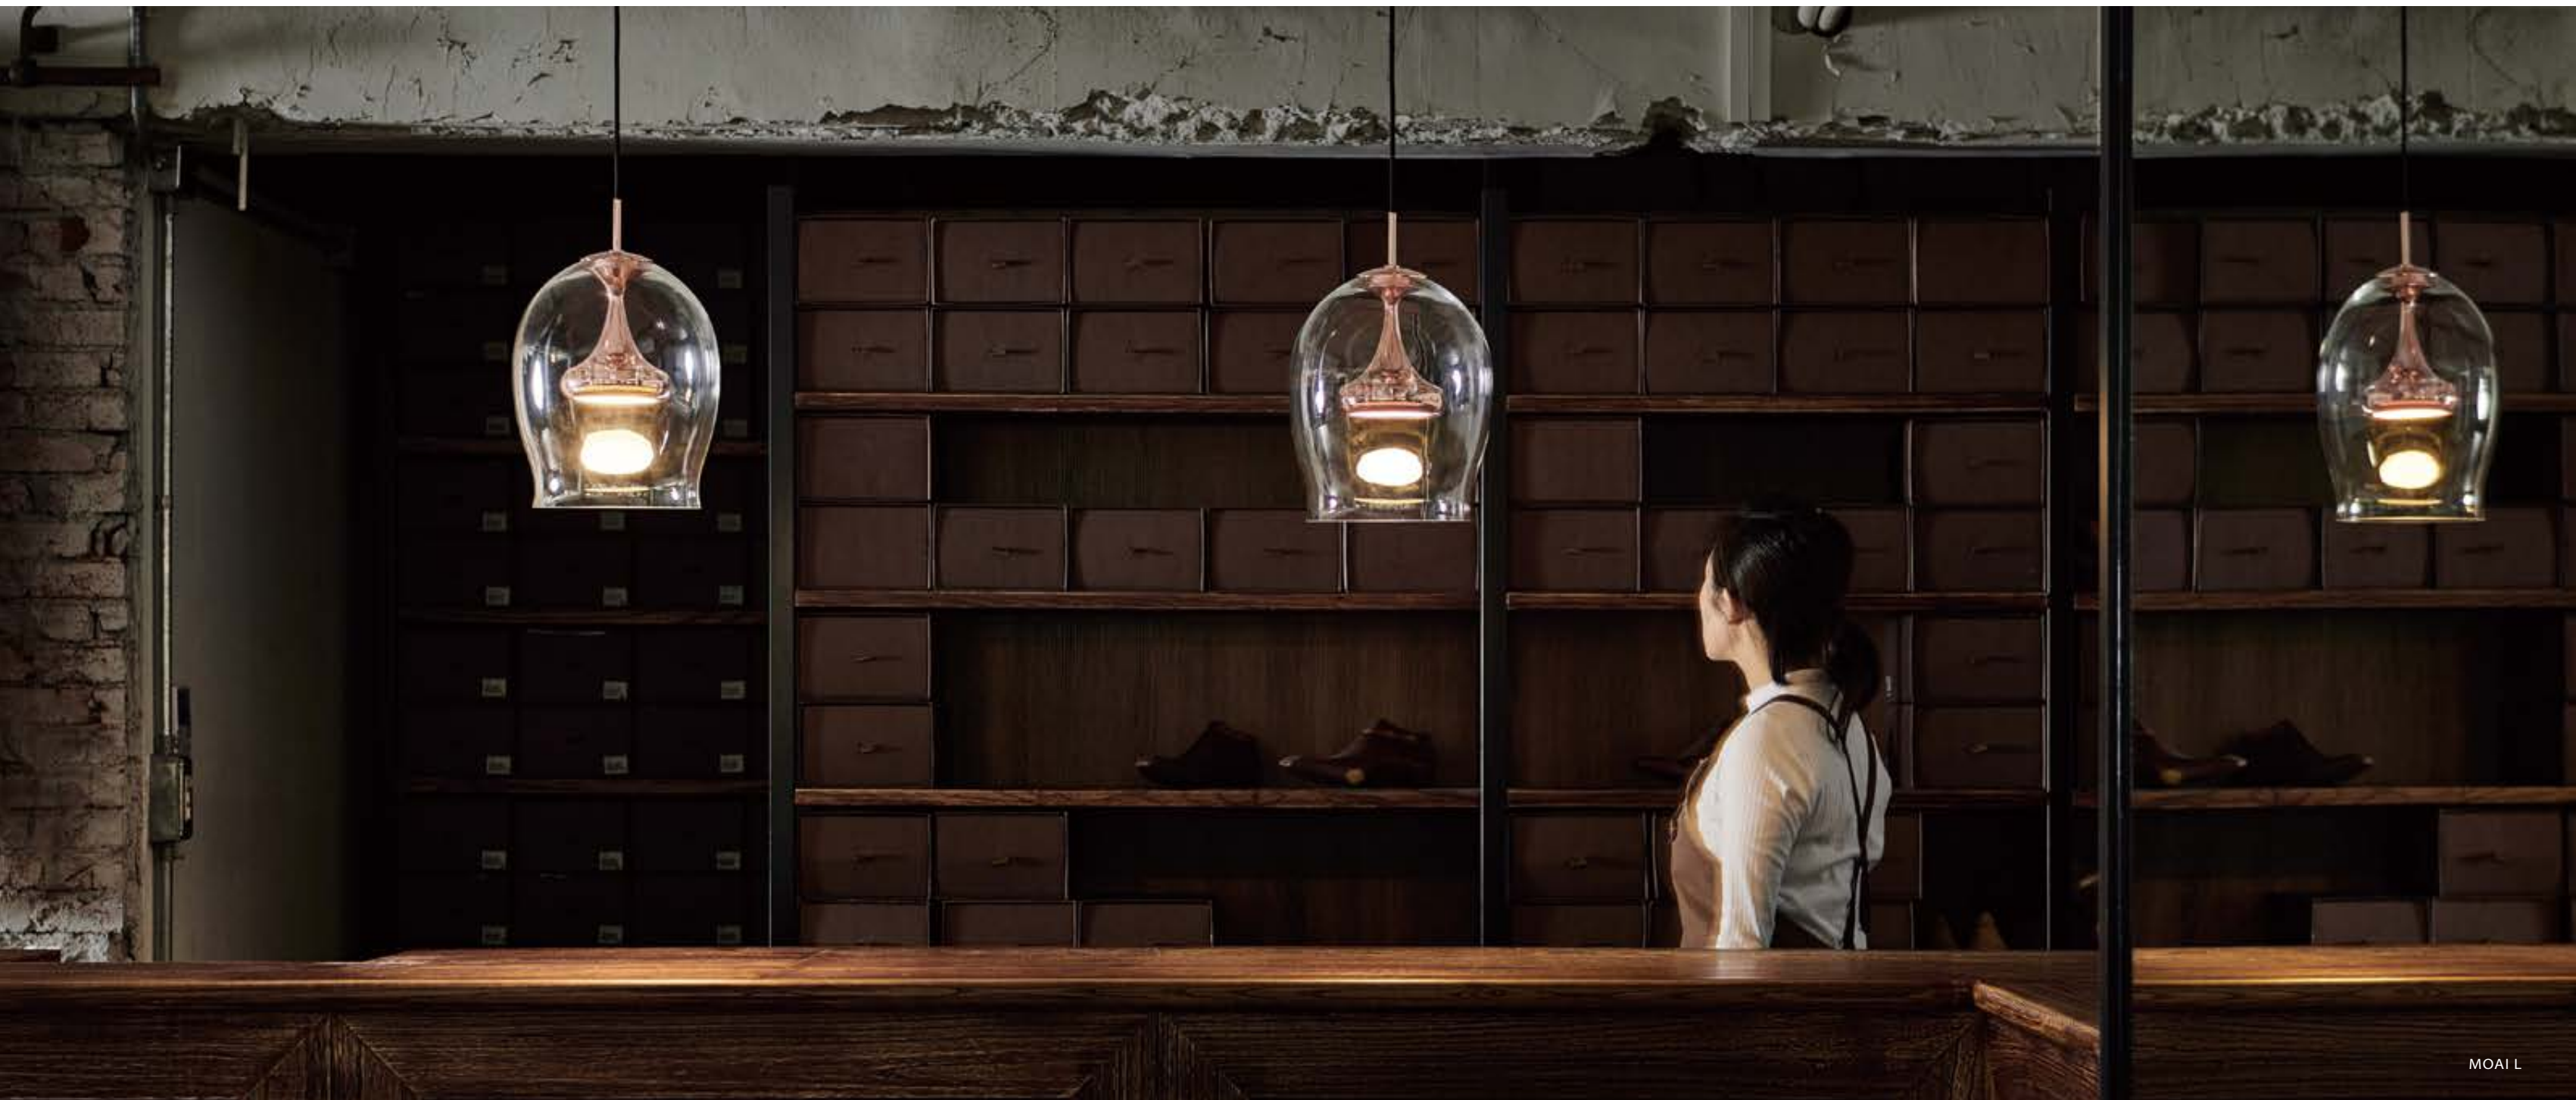

- Materials: mouth-blown glass, steel
- sand-blasted glass + matt brass
 - sand-blasted glass + copper
 - sand-blasted glass + chrome

MOAI 摩艾

By Chen, Chao Cheng 陳昭成, 2017

When illuminated the MOAI provides an atmospheric, ambient glow as light moves through the sphere and bounces off the clear glass shade creating a unique egg-shaped reflection. A beautiful silhouette reminiscent of the stone statues of Easter Island, the MOAI is dynamic whether on or off.