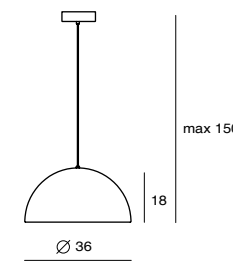

Dome Pendant M
SQ-360MP
E27 12W CFL/ 10W LED
Ribbed reflector
bulb cover
NW : 2.4kg

Materials: steel, aluminum

- matt black w/ black textile wire
- shiny white w/ red textile wire
- copper w/ black textile wire