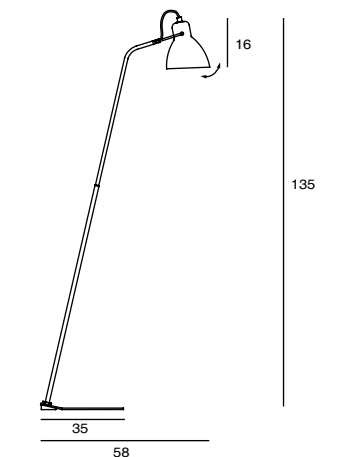

Laito Opal Floor

SQ-893FB
E27 12W CFL/ 10W LED
Shade rotatable
Foot switch
Black textile cord
NW : 4.6kg

Material : steel, mouth-blown glass

● matt opal shade + matt brass body
+ matt white base