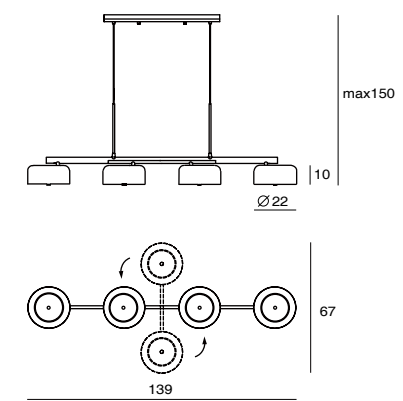

Lalu+ Pendant PL4
SQ-250MCTR4
E27 4 x 12W CFL/ 10W LED
Rotatable cross bar
Black textile wire
NW : 4.8kg

Materials: steel, glass diffuser
● copper + matt black