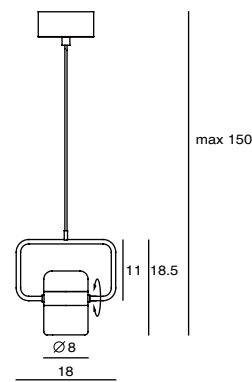

- Materials: frosted glass, steel
- matt black + copper ring
 - matt white + matt brass ring

Ling Pendant Horizontal
 SLD-80PH
 LED 6W (3000K, CRI90, 520lm)
 Built-in dimmable driver
 Rotatable shade
 Black PVC wire
 NW : 1.1kg