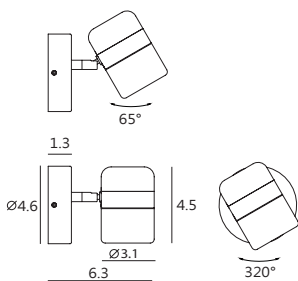

LING 欄

LING is a harmonious mingle of minimalism and nostalgia design which is inspired by patterned metal-fence used to be built around balconies and windows in early Taiwan. The copper/ brass glow elegantly connects glass and metal shade. Through inner reflection of embedded LED light source, the adorable lamp impressively creates double ambience in one single fitting.

Ling Wall

SLD-80WTE
LED 6W (3000K, CRI 90, 520lm)
Touch dimmer switch
Shade rotatable

Materials : frosted glass, steel
Color : matt black + copper ring
 matt white + matt brass ring
Canopy : same as shade color

matt black + copper ring

matt white + matt brass ring

LING PL6

UNIT:cd
AVERAGE BEAM ANGLE(50%):110.6 DE G

Measurement : inches

LING / 2