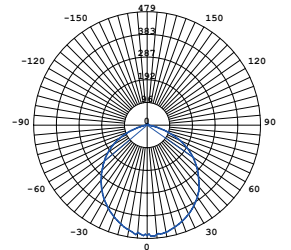

matt black + copper ring

matt white + matt brass ring

LING PL6

UNIT:cd
AVERAGE BEAM ANGLE(50%):110.6 DE G

Measurement : inches

LING / 2