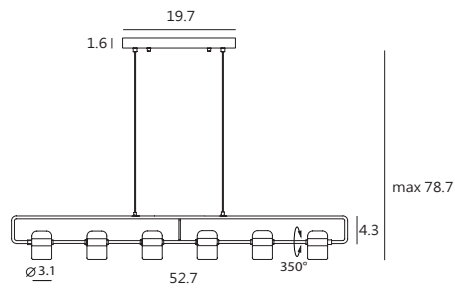

Ling Wall

SLD-80WTE
LED 6W (3000K, CRI 90, 520lm)
Touch dimmer switch
Shade rotatable

Materials : frosted glass, steel
Color : matt black + copper ring
 matt white + matt brass ring
Canopy : same as shade color

matt black + copper ring

matt white + matt brass ring

LING PL6

UNIT:cd
AVERAGE BEAM ANGLE(50%):110.6 DE G

Measurement : inches

LING / 2