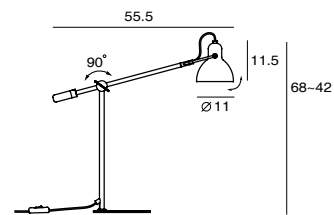

LAITO GENTLE 紳光

By Chen, Chao Cheng 陳昭成 & Jack Wan 萬華, 2017

The LAITO Gentle is inspired by modern gentlemen who is in particular reckoned as properly-dressed, caring for details along with exquisite taste. This is a design of which takes full advantage of the mechanical intelligence and vintage aesthetics. Spinning the rotary switch allows to find the suitable height, together with the lampshade provides a multi-direction adjustment function. It is elegantly matched with refined hues to perform as the best mate every man should keep.

家族成員豐富的 LAITO 系列，各自散發不同性格風範。LAITO Gentle 紳光是家族中品味獨特、注重日常穿搭與生活態度的紳士代表。自衣領、袖扣、錶件到襪子鞋履，無一不是精準細膩的拿捏展現。我們將這份態度融入燈體靈魂，時髦復古的烤漆刷色，透過金屬配件強化風格及吸睛效果，為熱愛生活、獨具美學觀點的現代男士，打造一盞居家絕佳夥伴。

Laito Gentle Table

SQ-793MDR
E14 Max 25W/ 6W LED
Shade & arm rotatable
In-line on/off switch
Black textile wire
NW : 1.8kg

Material : steel

- matt navy blue + copper
- matt duke gray + matt brass