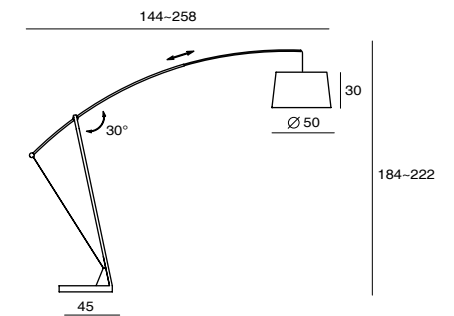

Archer Mega Floor
SQ-603FLR
E27 3 x 23W CFL / 10W LED
In-line on/off foot switch
Black textile cord
Remark : w/ diffuser
NW. 33.5kg

Material : fabric, steel, wood, acrylic (diffuser)
● matt black + beech