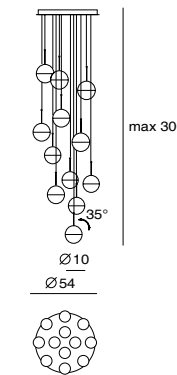

Dora Pendant P12
SLD-1010P12
LED 12 x 6.5W (3000K, CRI90, 6600lm)
Shade rotatable
Built-in driver
Black PVC wire
NW : 18.6kg

Materials: steel, clear glass
● copper
● shiny brass