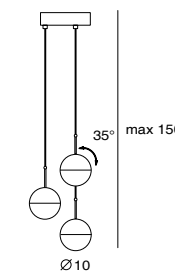

Materials: steel, clear glass
● copper
● shiny brass

Dora Pendant P1
SLD-1010P
LED 6.5W (3000K, CRI90, 550lm)
Shade rotatable
Built-in driver
Black PVC wire
NW : 1.2kg

Materials: steel, clear glass
● copper
● shiny brass