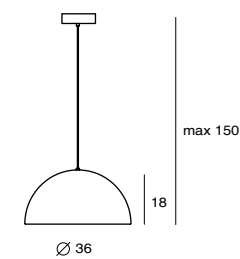

Dome Pendant M
SQ-360MP
E27 12W CFL/ 10W LED
Ribbed reflector
bulb cover
NW : 2.4kg

1. Materials: steel, aluminum
2. matt black w/ black textile wire
   - shiny white w/ red textile wire
   - copper w/ black textile wire