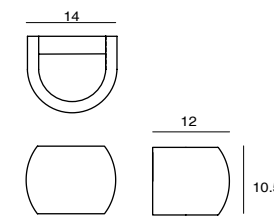

Castle Wall R LED Outdoor
SLD-7034CWO
LED 5W (3000K, CRI 90, 440lm)
Built-in driver
IP65
NW : 1.3 kg

Material : concrete, steel
● concrete