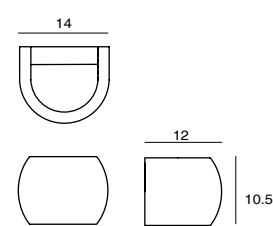

CASTLE P M
WIR of AVERAGE BEAM ANGLE (50%) : 115.3 DEG

Photo Credit: More in Interior Design

CASTLE W R

CASTLE W S

Castle Wall S LED
 SLD-7033CW
 LED 5W (3000K, CRI 90, 440lm)
 Built-in driver
 NW : 1.6 kg