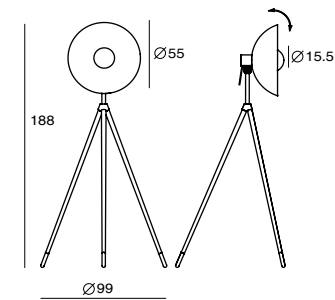

Apollo Floor

SLD-3655MF
LED 17W (2700K, CRI 90, 1360lm)
Shade rotatable
Touch dimmer switch
Black textile cord
NW. 8.5 kg

Material : aluminum, wood

- matt black + black wood tripod
- matt black + copper cap + wood tripod