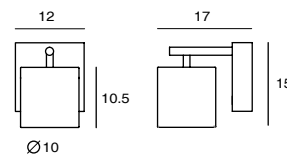

Transparence Wall
SLD-3092W
2.5W G4/ G.35 LED
Built-in Driver
On/off rotary switch
NW : 1.1kg

Material : mouth-blown glass, steel
● matt opal + shiny satin body