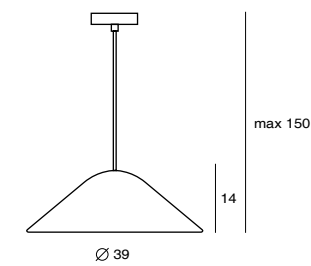

Damo Pendant
SQ-339MP
E27 2 x 12W CFL/ 10W LED
Black textile wire
NW : 2.8 kg

Material : steel, glass (diffuser)
● copper
● matt black