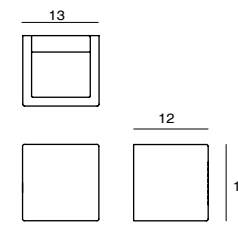

Castle Wall S LED Outdoor
SLD-7033CWO
LED 5W (3000K, CRI 90, 440lm)
Built-in driver
IP65
NW : 1.6 kg

Material : concrete, steel
● concrete