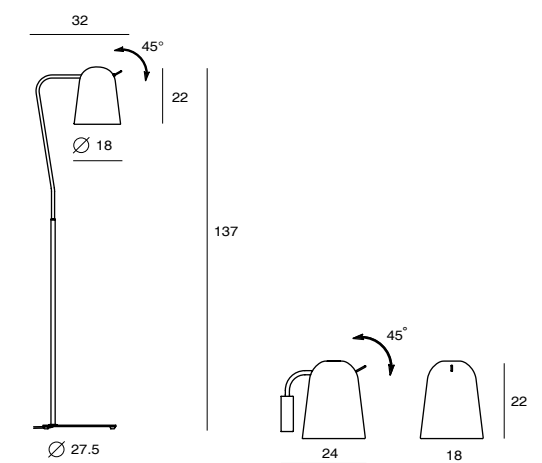

DODO 嘟嘟鳥

By Chen, Chao Cheng 陳昭成, 2013

Drawing back fondest memories to a character in the Alice in the Wonderland fairytale, Dodo the birds' appearance is comical yet beautiful. Inspired by his whimsical body shape, Dodo is undoubtedly the best demonstration of natural simplicity. Equipped with dip switch, the Dodo light can light up anyone's courage and adventurous mind. In addition, its adjustable shade provides ample covering and tilts at whatever angle your heart desires. Time to light a bright world of your own! Meet Dodo.

愛麗絲夢遊仙境裡，嘟嘟鳥俏皮可愛的模樣深植於腦海。DODO 具象化其身形，完美演繹極簡美學，象徵鳥喙的水滴開關，點亮住在我內心的愛麗絲；帶著 DODO，描繪出專屬於您的異想世界，一起歷險吧！可調式燈罩的貼心設計，無論何種角度，別怕，有 DODO 在旁，為您照亮每個黑暗。

Dodo Floor
SQ-218FR
E27 12W CFL/ 10W LED
Shade rotatable
Dip switch
Black textile cord
NW : 3.7kg

Material : steel
● matt black

Dodo Wall
SQ-218WR
E27 12W CFL/ 10W LED
Shade rotatable
Dip switch
NW : 1.1kg

Material : steel
● copper