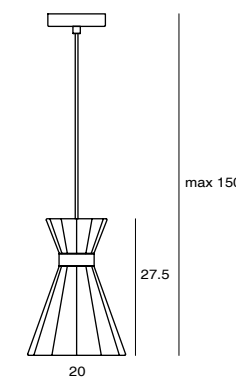

Castle Pendant Mermaid S

SQ-7121CP
E27 12W CFL/ 10W LED
Gray textile wire
NW : 2.7kg

Materials : concrete, steel, aluminum

- concrete + matt brass ring
- concrete + satin ring