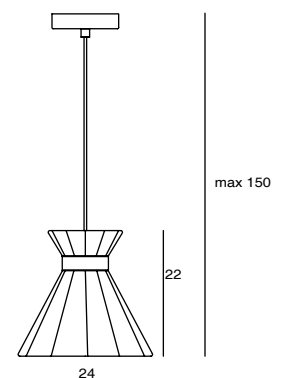

Castle Pendant Mermaid L

SQ-7122CP
E27 12W CFL/ 10W LED
Gray textile wire
NW : 3.3kg

Materials : concrete, steel, aluminum

- concrete + matt brass ring
- concrete + satin ring