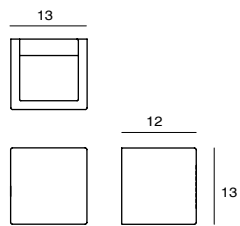

CASTLE P M
WIR of AVERAGE BEAM ANGLE (50%) : 115.3 DEG

Photo Credit: More in Interior Design

CASTLE W R

CASTLE W S

Castle Wall S LED
 SLD-7033CW
 LED 5W (3000K, CRI 90, 440lm)
 Built-in driver
 NW : 1.6 kg