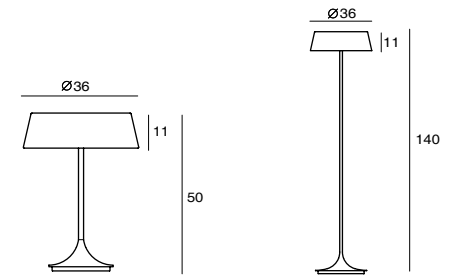

China Table
SQ-6350MDJ-1
E27 2 x 12W CFL/ 10W LED
DJ on/off switch
Black textile cord
NW: 3.7kg

Material: steel
● oil bronze

China Floor
SQ-6350MF-1
E27 2 x 12W CFL/ 10W LED
In-line on/off foot switch
Black textile cord
NW: 8.6kg

Material: steel
● oil bronze