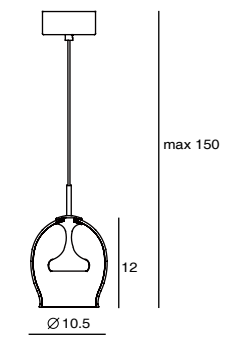

Moai Pendant S
SLD-105P
LED 6.5W (3000K, CRI90, 553lm)
Built-in dimmable driver
Black PVC wire
NW : 0.95kg

1. Material : steel
   ● copper
   ● shiny brass