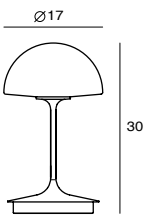

Pensée Table
SG-7992DJ
G9 Max 40W
DJ on/off switch
Clear PVC cord
NW : 2kg

Material : mouth-blown glass, steel
● matt opal + shiny satin body