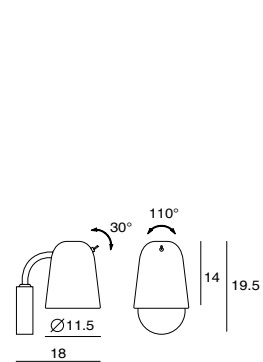

Dobi Wall
SQ-2181WR
E14 Max 25W/ 6W LED
Shade rotatable
Dip switch
NW : 0.6kg

1. Material : steel
2. copper shade + matt black tube & canopy
   - shiny white shade & canopy + matt brass tube