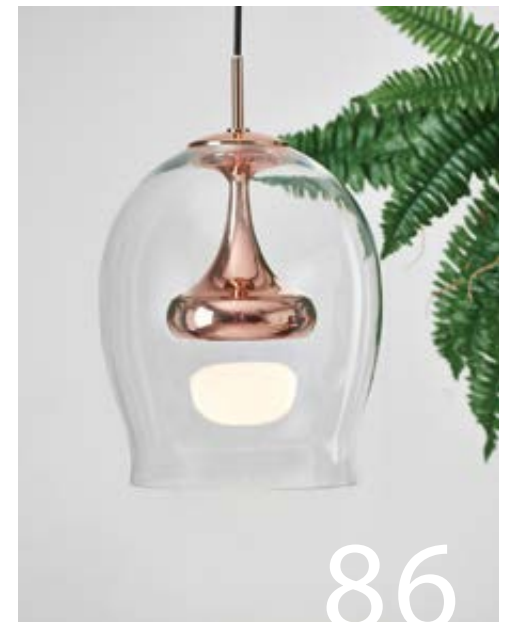

MOAI

When illuminated the MOAI provides an atmospheric, ambient glow as light moves through the sphere and bounces off the clear glass shade creating a unique egg-shaped reflection. A beautiful silhouette reminiscent of the stone statues of Easter Island, the MOAI is dynamic whether on or off.

NEW LAUNCHES