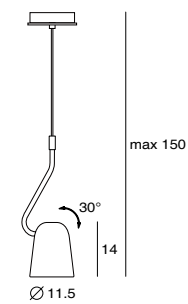

Dobi Pendant
SQ-2181PR-1
E14 Max 25W/ 6W LED
Shade rotatable
black textile wire
NW : 0.9kg

1. Material : steel
2. copper shade + matt black body & canopy
   - matt brass shade + matt black body & canopy