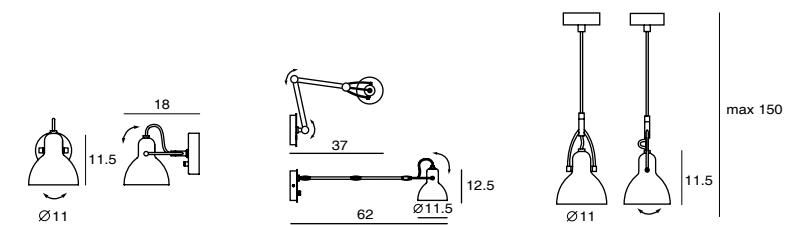

LAITO MINI 微光

By Chen, Chao Cheng 陳昭成, 2013

The smallest LAITO in the series, the mini wall lamp has inherited the classic streamlined look and flexible functionality of its larger counterparts.

It offers two types to choose. The mini WL version is with an adjustable arm and shade the wall mounted lamp can be perfectly positioned for your task at hand. As with the rest of the LAITO series aesthetic is never compromised by function.

LAITO 是日文的「光明」之意。LAITO MINI 外型汲取傳統銀行燈的燈罩造型與結構，歌頌復古典雅，並以俐落的線條，刻畫出更符合都市低調樂活的性格，搭配可任意轉動的魚骨結構，「光」，循著現代復古美學，走入精巧簡約生活中。此系列完整地包含桌、壁、吊燈。

Laito Mini Wall
SQ-793MWR
E14 Max 25W/ 6W LED
Shade rotatable
On/off rotary switch
Shade rotatable
Black textile wire
NW : 0.5kg

Material : steel
● matt black
● copper

Laito Mini Wall L
SQ-793MWA
E14 Max 25W/ 6W LED
Shade & arm rotatable
On/off rotary switch
Black textile wire
NW : 0.5kg

Material : steel
● matt black shade
+ copper tube

Laito Mini Pendant
SQ-793MP
E14 Max 25W/ 6W LED
Shade rotatable
Black textile wire
NW : 0.5kg

Material : steel
● copper
● matt brass

Photo Credit: Is Good Thing