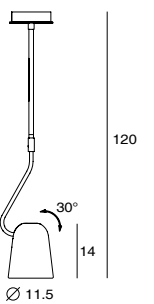

Dobi Pendant Tube 120
SQ-2181PR-120
E14 Max 25W/ 6W LED
Shade rotatable
NW : 1.2kg

1. Material : steel
2. copper shade + matt black body & canopy
   - matt brass shade + matt black body & canopy