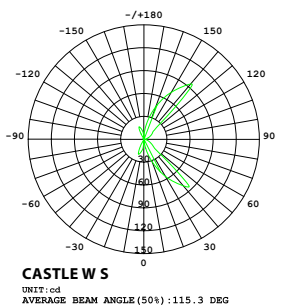

Castle Wall S LED
SLD-7033CW
LED 5W (3000K, CRI 90, 440lm)
Built-in driver
NW : 1.6 kg

Material : concrete, steel
● concrete

Castle Wall R LED
SLD-7034CW
LED 5W (3000K, CRI 90, 440lm)
Built-in driver
NW : 1.3 kg

Material : concrete, steel
● concrete

Castle Wall S LED Outdoor
SLD-7033CWO
LED 5W (3000K, CRI 90, 440lm)
Built-in driver
IP65
NW : 1.6 kg

Material : concrete, steel
● concrete

Castle Wall R LED Outdoor
SLD-7034CWO
LED 5W (3000K, CRI 90, 440lm)
Built-in driver
IP65
NW : 1.3 kg

Material : concrete, steel
● concrete