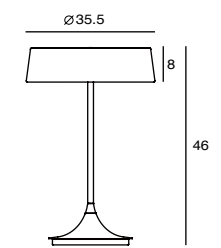

China LED Table
SLD-6354MDJ
LED 18W (2700K, CRI 90, 1900lm)
Adaptor driver
Patent DJ dimmer
Black textile cord
NW : 4.8kg

Material : steel
● matt black
● matt brass shade + matt black base & tube