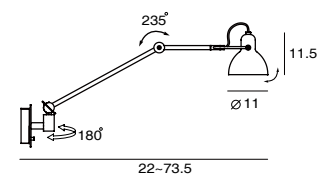

Laito Gentle Wall

SQ-793MWRL
E14 Max 25W/ 6W LED
Shade & arm rotatable
In-line on/off switch
Black textile wire
NW : 1.3kg

Material : steel

- matt navy blue + copper
- matt duke gray + matt brass