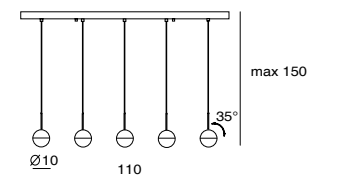

Dora Pendant PL5
SLD-1010PL5
LED 5 x 6.5W (3000K, CRI90, 2750lm)
Shade rotatable
Built-in driver
Black PVC wire
NW : 6.5kg

Materials: steel, clear glass
● copper
● shiny brass