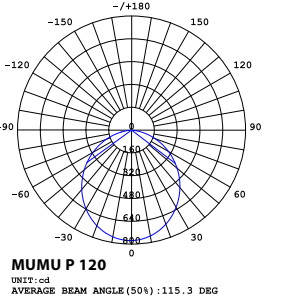

Mumu Wall
SLD-3981WPE
LED 5.7W (3000K, CRI90, 400lm)
Shade rotatable
Push dimmer switch
NW : 0.8kg

Materials : aluminum, wood
● matt black + walnut (wood cap)
● matt white + beech (wood cap)

Mumu Pendant 120
SLD-3981P
LED 32W (3000K, CRI90, 2150lm)
Built-in driver
Black PVC wire
NW : 2.9kg

Materials : aluminum, wood
● matt black + walnut (wood cap)
● matt white + beech (wood cap)

Mumu Pendant 180
SLD-3981PL
LED 48W (3000K, CRI 90, 3800lm)
Built-in dimmable driver
Black PVC wire
NW : 4.8kg

Materials : aluminum, wood
● matt black + walnut (wood cap)
● matt white + beech (wood cap)