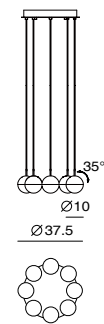

Dora Pendant P8
SLD-1010P8
LED 8 x 6.5W (3000K, CRI90, 4400lm)
Shade rotatable
Built-in driver
Black PVC wireNW : 11.2kg

Materials: steel, clear glass
● copper
● shiny brass