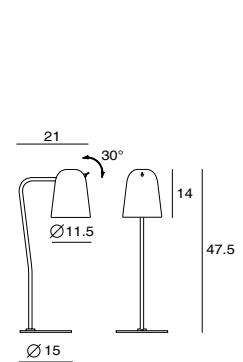

Dobi Table
SQ-2181DR
E14 Max 25W/ 6W LED
Shade rotatable
Dip switch
Black textile cord
NW : 1.3kg

1. Material : steel
2. copper shade + matt black base & tube
   - shiny white shade & base + matt brass tube