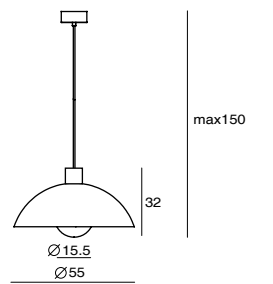

Apollo Floor

SLD-3655MF
LED 17W (2700K, CRI 90, 1360lm)
Shade rotatable
Touch dimmer switch
Black textile cord
NW. 8.5 kg

Material : aluminum, wood

- matt black + black wood tripod
- matt black + copper cap + wood tripod