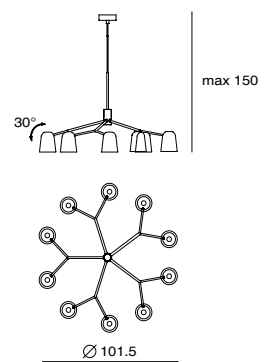

Dobi Pendant P10
SQ-2181P10
E14 10 x Max 25W/ 6W LED
Shade rotatable
Black textile wire
NW : 5.4kg

1. Material : steel
2. shiny white shade + matt black body
   - copper + matt black body