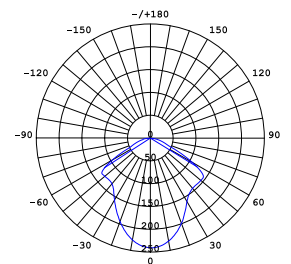

CASTLE P M
WIR of AVERAGE BEAM ANGLE (50%) : 115.3 DEG

Photo Credit: More in Interior Design

CASTLE W R

CASTLE W S

Castle Wall S LED
 SLD-7033CW
 LED 5W (3000K, CRI 90, 440lm)
 Built-in driver
 NW : 1.6 kg