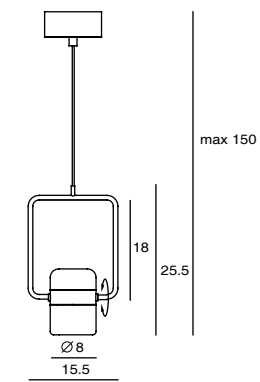

Ling Pendant Vertical
SLD-80PV
LED 6W (3000K, CRI90, 520lm)
Built-in dimmable driver
Rotatable shade
Black PVC wire
NW : 1.1kg

1. Materials: frosted glass, steel
2. matt black + copper ring
   - matt white + matt brass ring