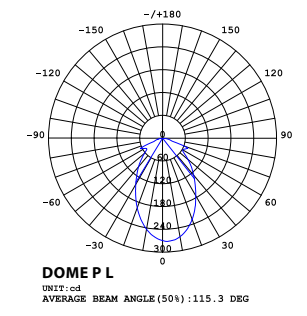

Dome Pendant L
SQ-3650MP
E27 23W CFL/ 14W LED
Ribbed reflector
bulb cover
NW : 4.2kg

1. Materials: steel, aluminum
2. matt black w/ black textile wire
   - shiny white w/ red textile wire
   - copper w/ black textile wire