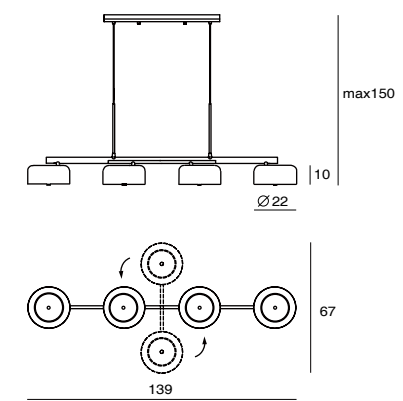

Lалу+ Pendant PL4
SQ-250MCTR4
E27 4 x 12W CFL/ 10W LED
Rotatable cross bar
Black textile wire
NW : 4.8kg

Materials: steel, glass diffuser
● copper + matt black