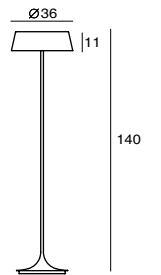

China Floor
SQ-6350MF-1
E27 2 x 12W CFL/ 10W LED
In-line on/off foot switch
Black textile cord
NW: 8.6kg

Material: steel
● oil bronze