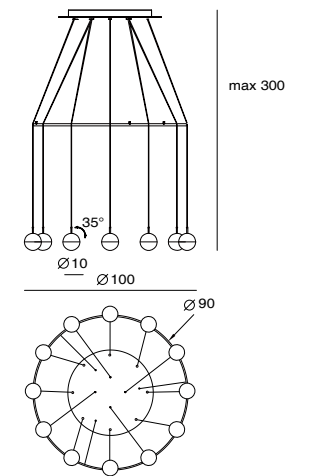

Dora Pendant PC12
SLD-1010PC12
LED 12 x 6.5W (3000K, CRI90, 6600lm)
Shade rotatable
Built-in driver
Ring height adjustable
Black PVC wire
NW : 19.1kg

Materials: steel, clear glass
● copper
● shiny brass

Bespoke Large Multi-tiered Chandelier