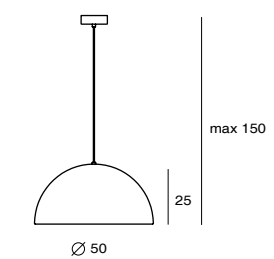

DOME 蒼穹

By Chen, Chao Cheng 陳昭成, 2005

DOME fuses simplistic ideologies with precise craftsmanship. Balanced with a classic silhouette, the DOME features a vast lampshade embeded with a swirling aluminum reflector to soften the illuminance. Apart from that, in order to avoid the uncomfortable experience caused by glare, there is an easy-to-turn cover beneath the bulb. DOME goes well in both residential and commercial areas.

越簡單的外型藏著越不簡單的工藝。穹頂的半圓型燈罩，散發出簡鍊低調性格。同心圓鋁反射罩，底部的燈泡蓋遮住刺眼的光線，帶來室內空間溫和平靜的喜悅。

Dome Pendant M
SQ-360MP
E27 12W CFL/ 10W LED
Ribbed reflector
bulb cover
NW : 2.4kg

1. Materials: steel, aluminum
2. matt black w/ black textile wire
   - shiny white w/ red textile wire
   - copper w/ black textile wire

Dome Pendant L
SQ-3650MP
E27 23W CFL/ 14W LED
Ribbed reflector
bulb cover
NW : 4.2kg

1. Materials: steel, aluminum
2. matt black w/ black textile wire
   - shiny white w/ red textile wire
   - copper w/ black textile wire