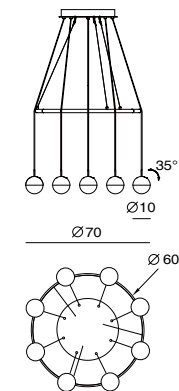

Dora Pendant PC8
SLD-1010PC8
LED 8 x 6.5W (3000K, CRI90, 4400lm)
Shade rotatable
Built-in driver
Ring height adjustable
Black PVC wire
NW : 12.2kg

Materials: steel, clear glass
● copper
● shiny brass