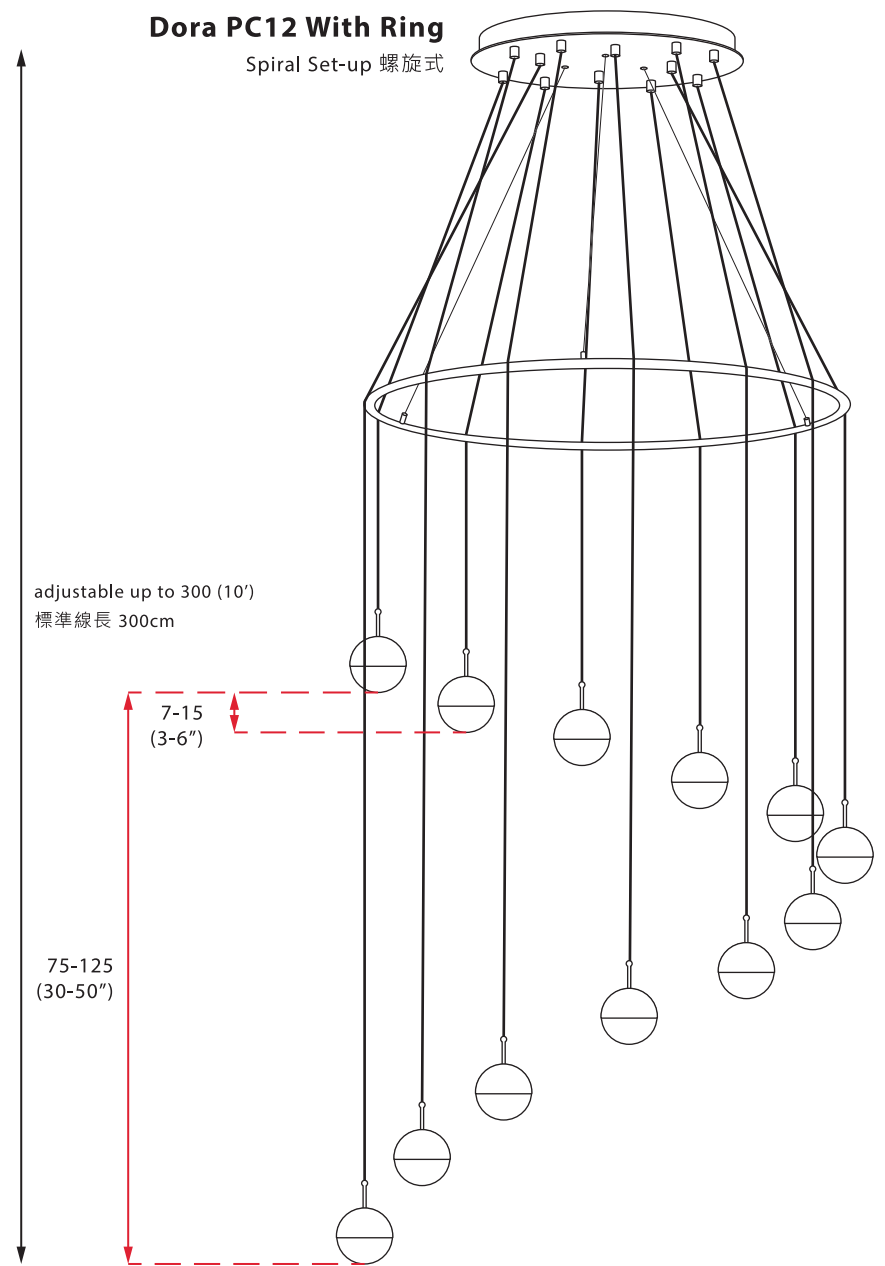

Dora P12 Straight Hang

Random Set-Up 錯落式

adjustable up to 300 (10')
標準線長 300cm

7-30
(4-12")

100-150
(40-60")

Canopy (Bottom View)

壁蓋出線位置 (仰視圖)

Long pendants hang around w/ central outlets (**A,B,C,D**)

內緣出線孔**A,B,C,D**吊掛較長燈球。

Short pendants hang around w/ peripheral outlets (**E,F,G,H,I,J,K,L**)

外圍出線孔**E,F,G,H,I,J,K,L**吊掛較短燈球。

* Above hanging schematics is for reference only.
Some variance may occur due to individual settings and scenarios.

此配置圖僅供參考，燈具高度可依據實際場景調整。

adjustable up to 300 (10')
標準線長 300cm

* Above hanging schematics is for reference only.
Some variance may occur due to individual settings and scenarios.
此配置圖僅供參考，燈具高度可依據實際場景調整。