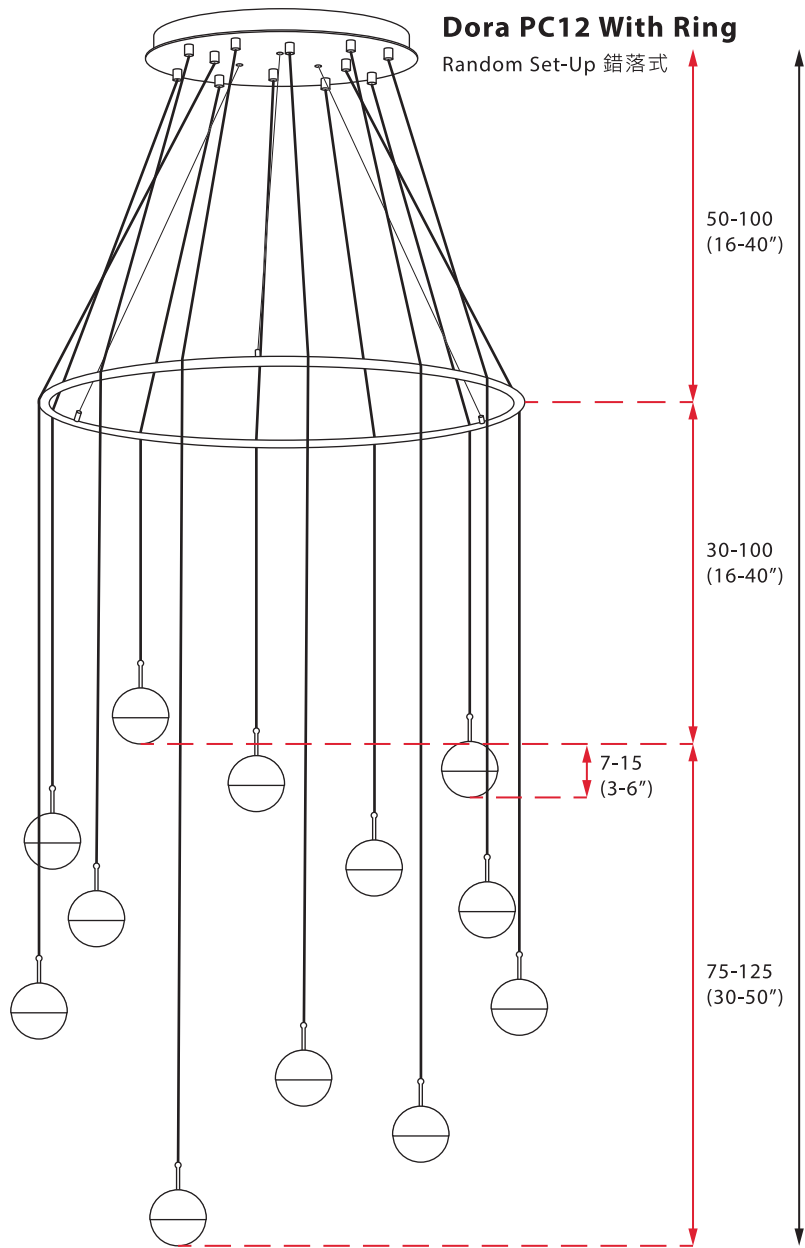

Dora P12 Straight Hang

Random Set-Up 錯落式

adjustable up to 300 (10')
標準線長 300cm

7-30
(4-12")

100-150
(40-60")

Canopy (Bottom View)

壁蓋出線位置 (仰視圖)

Long pendants hang around w/ central outlets (**A,B,C,D**)

內緣出線孔**A,B,C,D**吊掛較長燈球。

Short pendants hang around w/ peripheral outlets (**E,F,G,H,I,J,K,L**)

外圍出線孔**E,F,G,H,I,J,K,L**吊掛較短燈球。

* Above hanging schematics is for reference only.
Some variance may occur due to individual settings and scenarios.

此配置圖僅供參考，燈具高度可依據實際場景調整。

adjustable up to 300 (10')
標準線長 300cm

* Above hanging schematics is for reference only.
Some variance may occur due to individual settings and scenarios.
此配置圖僅供參考，燈具高度可依據實際場景調整。