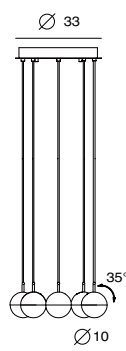

DORA
朵拉

The chic ball-look collection DORA took the inspiration from sweet old childhood. Young designer Ting wants to create a collection coming in multiple ways, so that users can spray their imaginations, just like children who always have the most creativity. Combined with cutting-edge technology and adorable appearance, DORA is embedded in a CRI 90 LED luminance and gently distributed among spaces. Three types are available, pendant, chandelier and circular suspension.

P SLD-1010P8

P SLD-1010PC8

單位 Measurement: 公分 cm

型號 Model	類型 Type	光源 Bulb/ Illuminant	材質 Materials	尺寸 Size (LxWxH)cm	顏色 Color	特殊性 Feature
SLD-1010P8 SLD-1010PC8	吊燈 Pendant 吊燈 Pendant	LED 8 x 6.5W CRI90 LED 8 x 6.5W CRI90	手工玻璃、金屬 glass, steel	33 x 33 x 600 60 x 60 x 600	紅銅 copper	燈罩可旋轉 shade rotatable