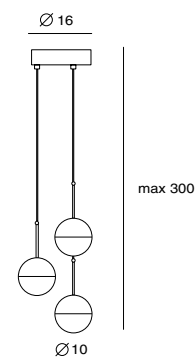

**DORA**  
朵拉

The chic ball-look collection DORA took the inspiration from sweet old childhood. Young designer Ting wants to create a collection coming in multiple ways, so that users can spray their imaginations, just like children who always have the most creativity. Combined with cutting-edge technology and adorable appearance, DORA is embedded in a CRI 90 LED luminance and gently distributed among spaces. Three types are available, pendant, chandelier and circular suspension.

**P SLD-1010P3**

單位 Measurement: 公分 cm

型號 Model	類型 Type	光源 Bulb/ Illuminant	材質 Materials	尺寸 Size (LxWxH)cm	顏色 Color	特殊性 Feature
SLD-1010P3	吊燈 Pendant	LED 3 x 6.5W CRI90	手工玻璃、鋼 glass, steel	16 x 16 x 300	紅銅 copper	燈罩可旋轉 shade rotatable