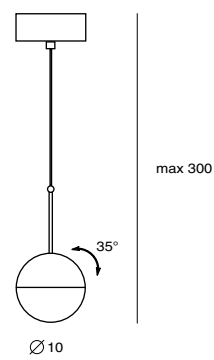

P SLD-1010P

單位 Measurement: 公分 cm

型號 Model	類型 Type	光源 Bulb/ Illuminant	材質 Materials	尺寸 Size (LxWxH)cm	顏色 Color	特殊性 Feature
SLD-1010P	吊燈 Pendant	LED 1 x 6.5W CRI90	手工玻璃、金屬 glass, steel	10 x 10 x 300	紅銅 copper	燈罩可旋轉 shade rotatable