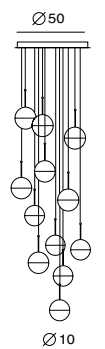

**DORA**  
朵拉

The chic ball-look collection DORA took the inspiration from sweet old childhood. Young designer Ting wants to create a collection coming in multiple ways, so that users can spray their imaginations, just like children who always have the most creativity. Combined with cutting-edge technology and adorable appearance, DORA is embedded in a CRI 90 LED luminance and gently distributed among spaces. Three types are available, pendant, chandelier and circular suspension.

**P** SLD-1010P12

**P** SLD-1010PC12

單位 Measurement: 公分 cm

型號 Model	類型 Type	光源 Bulb/ Illuminant	材質 Materials	尺寸 Size (LxWxH)cm	顏色 Color	特殊性 Feature
SLD-1010P12 SLD-1010PC12	吊燈 Pendant 吊燈 Pendant	LED 12 x 6.5W CRI90 LED 12 x 6.5W CRI90	手工玻璃、金屬 glass, steel	50 x 50 x 600 90 x 90 x 600	紅銅 copper	燈罩可旋轉 shade rotatable