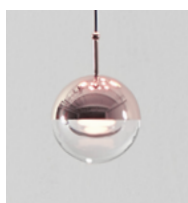

DORA
朵拉

The chic ball-look collection DORA took the inspiration from sweet old childhood. Young designer Ting wants to create a collection coming in multiple ways, so that users can spray their imaginations, just like children who always have the most creativity. Combined with cutting-edge technology and adorable appearance, DORA is embedded in a CRI 90 LED luminance and gently distributed among spaces. Three types are available, pendant, chandelier and circular suspension.

從點 - 線 - 面開始延伸無窮想像，使用者可依需求，任選符合空間需求的數量，將人與空間完整地串連，並且奔放想像，創造夜裡最斑斕夢幻的獨家星空。DORA 內嵌 CRI 90 的 LED 光源，有著如太陽光般真實呈現色彩的特質；然減低光源熱度，在恣意創造的同時，兼顧能源意識，減輕環境負擔。DORA 的更多新可能，一起來創造吧！

*手工玻璃內部或多或少會有氣泡，為自然現象。

copper + clear glass

brass + clear glass

chrome + clear glass

P SLD-1010P8

P SLD-1010PC8

單位 Measurement: 公分 cm

型號 Model	類型 Type	光源 Bulb/ Illuminant	材質 Materials	尺寸 Size (LxWxH)cm	顏色 Color	特殊性 Feature
SLD-1010P8 SLD-1010PC8	吊燈 Pendant 吊燈 Pendant	LED 8 x 6.5W CRI90 LED 8 x 6.5W CRI90	手工玻璃、金屬 glass, steel	33 x 33 x 60 60 x 60 x 60	紅銅 copper 黃銅 brass 鉻 chrome	燈罩可旋轉 shade rotatable