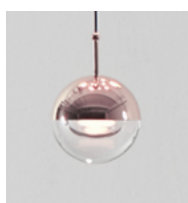

**DORA**  
朵拉

The chic ball-look collection DORA took the inspiration from sweet old childhood. Young designer Ting wants to create a collection coming in multiple ways, so that users can spray their imaginations, just like children who always have the most creativity. Combined with cutting-edge technology and adorable appearance, DORA is embedded in a CRI 90 LED luminance and gently distributed among spaces. Three types are available, pendant, chandelier and circular suspension.

從點－線－面開始延伸無窮想像，使用者可依需求，任選符合空間需求的數量，將人與空間完整地串連，並且奔放想像，創造夜裡最斑斕夢幻的獨家星空。DORA 內嵌 CRI 90 的 LED 光源，有著如太陽光般真實呈現色彩的特質；然減低光源熱度，在恣意創造的同時，兼顧能源意識，減輕環境負擔。DORA 的更多新可能，一起來創造吧！

\*手工玻璃內部或多或少會有氣泡，為自然現象。

copper + clear glass

brass + clear glass

chrome + clear glass

**SLD-1010P3**

單位 Measurement: 公分 cm

型號 Model	類型 Type	光源 Bulb/ Illuminant	材質 Materials	尺寸 Size (LxWxH)cm	顏色 Color	特殊性 Feature
SLD-1010P3	吊燈 Pendant	LED 3 x 6.5W CRI90	手工玻璃、鋼 glass, steel	16 x 16 x 300	紅銅 copper 黃銅 brass 鉻 chrome	燈罩可旋轉 shade rotatable