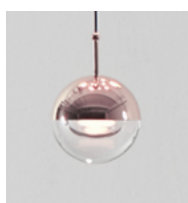

**DORA**  
朵拉

The chic ball-look collection DORA took the inspiration from sweet old childhood. Young designer Ting wants to create a collection coming in multiple ways, so that users can spray their imaginations, just like children who always have the most creativity. Combined with cutting-edge technology and adorable appearance, DORA is embedded in a CRI 90 LED luminance and gently distributed among spaces. Three types are available, pendant, chandelier and circular suspension.

從點－線－面開始延伸無窮想像，使用者可依需求，任選符合空間需求的數量，將人與空間完整地串連，並且奔放想像，創造夜裡最斑斕夢幻的獨家星空。DORA 內嵌 CRI 90 的 LED 光源，有著如太陽光般真實呈現色彩的特質；然減低光源熱度，在恣意創造的同時，兼顧能源意識，減輕環境負擔。DORA 的更多新可能，一起來創造吧！

\*手工玻璃內部或多或少會有氣泡，為自然現象。

copper + clear glass

brass + clear glass

chrome + clear glass

**P** SLD-1010P

單位 Measurement: 公分 cm

型號 Model	類型 Type	光源 Bulb/ Illuminant	材質 Materials	尺寸 Size (LxWxH)cm	顏色 Color	特殊性 Feature
SLD-1010P	吊燈 Pendant	LED 1 x 6.5W CRI90	手工玻璃、金屬 glass, steel	10 x 10 x 300	紅銅 copper 黃銅 brass 鉻 chrome	燈罩可旋轉 shade rotatable