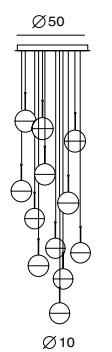

DORA
朵拉

The chic ball-look collection DORA took the inspiration from sweet old childhood. Young designer Ting wants to create a collection coming in multiple ways, so that users can spray their imaginations, just like children who always have the most creativity. Combined with cutting-edge technology and adorable appearance, DORA is embedded in a CRI 90 LED luminance and gently distributed among spaces. Three types are available, pendant, chandelier and circular suspension.

從點－線－面開始延伸無窮想像，使用者可依需求，任選符合空間需求的數量，將人與空間完整地串連，並且奔放想像，創造夜裡最斑斕夢幻的獨家星空。DORA 內嵌 CRI 90 的 LED 光源，有著如太陽光般真實呈現色彩的特質；然減低光源熱度，在恣意創造的同時，兼顧能源意識，減輕環境負擔。DORA 的更多新可能，一起來創造吧！

*手工玻璃內部或多或少會有氣泡，為自然現象。

copper + clear glass

brass + clear glass

chrome + clear glass

P SLD-1010P12

P SLD-1010PC12

單位 Measurement: 公分 cm

型號 Model	類型 Type	光源 Bulb/ Illuminant	材質 Materials	尺寸 Size (LxWxH)cm	顏色 Color	特殊性 Feature
SLD-1010P12 SLD-1010PC12	吊燈 Pendant 吊燈 Pendant	LED 12 x 6.5W CRI90 LED 12 x 6.5W CRI90	手工玻璃、金屬 glass, steel	50 x 50 x 600 90 x 90 x 600	紅銅 copper 黃銅 brass 鉻 chrome	燈罩可旋轉 shade rotatable