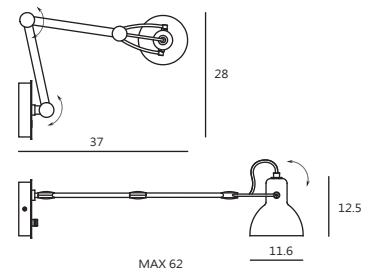

LAITO MINI
微光

The smallest Laito in the series, the mini wall lamp has inherited the classic streamlined look and flexible functionality of its larger counterparts. With an adjustable arm and shade the wall mounted lamp can be perfectly positioned for your task at hand. As with the rest of the Laito series aesthetic is never compromised by function.

Laito是日文的「光明」之意·LAITO MINI外型汲取傳統銀行燈的燈罩造型與結構·歌頌復古典雅·並以俐落的線條·刻畫出更符合都市低調樂活的性格·搭配可任意轉動的魚骨結構·「光」·循著現代復古美學·走入精巧簡約生活中。

P SQ-793MWA

單位 Measurement : 公分 cm

型號 Model	類型 Type	光源 Bulb/ Illuminant	材質 Materials	尺寸 Size (LxWxH)cm
SQ-793MWA	壁燈 Wall	E14 1 x Max 25W Halogen	燈罩：霧黑 燈體與壁蓋：紅銅+霧黑 Shade: matt black tube & canopy: copper + matt black	62 x 11.5 x 12.5