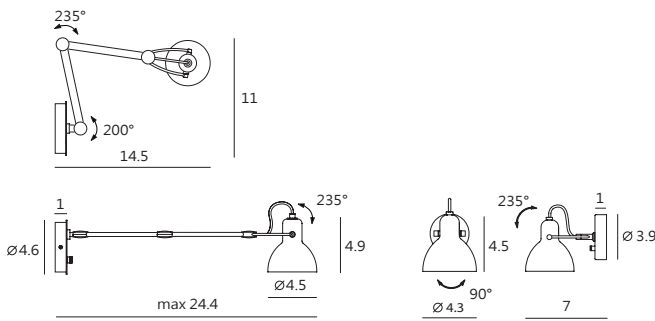

## LAITO MINI 微光

The smallest Laito in the series, the mini wall lamp has inherited the classic streamlined look and flexible functionality of its larger counterparts. It offers two types to choose. The mini WL version is with an adjustable arm and shade that the wall mounted lamp can be perfectly positioned for your task at hand. As with the rest of the LAITO series aesthetic is never compromised by function.

**Laito Mini Wall L**  
 SQ-793MWA  
 E12 1 x Max 30W  
 Shade & arm rotatable  
 On/off rotary switch  
 Black textile wire

Material : steel  
 Color : matt black shade + copper arm  
 Canopy : matt black

**Laito Mini Wall**  
 SQ-793MWR  
 E12 1 x Max 30W  
 Shade rotatable  
 On/off rotary switch  
 Black textile wire

Material : steel  
 Color : copper / matt brass / chrome /  
 matt black / matt white  
 Canopy : same as shade color

Measurement : inches

LAITO MINI / 2