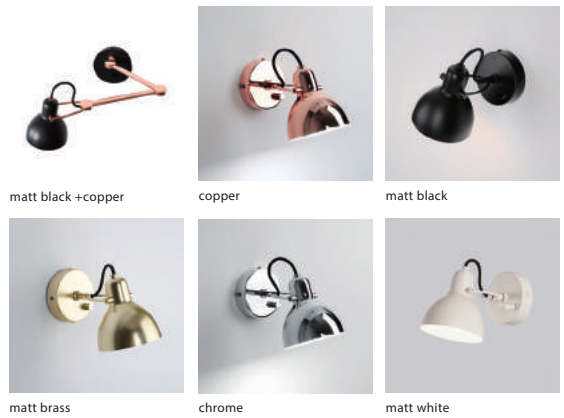

## LAITO MINI 微光

The smallest Laito in the series, the mini wall lamp has inherited the classic streamlined look and flexible functionality of its larger counterparts. It offers two types to choose. The mini WL version is with an adjustable arm and shade that the wall mounted lamp can be perfectly positioned for your task at hand. As with the rest of the LAITO series aesthetic is never compromised by function.

**Laito Mini Wall L**  
 SQ-793MWA  
 E12 1 x Max 30W  
 Shade & arm rotatable  
 On/off rotary switch  
 Black textile wire

Material : steel  
 Color : matt black shade + copper arm  
 Canopy : matt black

**Laito Mini Wall**  
 SQ-793MWR  
 E12 1 x Max 30W  
 Shade rotatable  
 On/off rotary switch  
 Black textile wire

Material : steel  
 Color : copper / matt brass / chrome /  
 matt black / matt white  
 Canopy : same as shade color