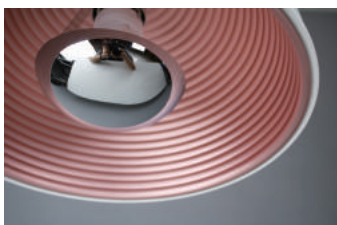

HALIEO
日 震

HELIO pendant gently keeps the illuminance flowing through its oval shade. Sleek cone-shaped pendant, HELIO, provides for a very modern yet straight forward aesthetic. A swirling brushed gold interior and a reflector bulb cover are added features to this pendant. The HELIO really is as alluring from the inside as it is from the outside. 傳說古希臘太陽神 Helios 俊美而高大，每天頭戴光芒四耀的金冠，給世界帶來光明。半橢圓的Helio外表中有個同心圓鋁反射罩，利用底部的燈泡蓋遮住刺眼的光線，兩者將直硬的光化為層次多變的柔和光氛，在寒冷的冬日下，身暖，心更暖！

matt black w/ brushed apricot gold reflector

matt pure white w/ brushed rose gold reflector

P SQ-633MP

單位 Measurement : 公分 cm

型號 Model	類型 Type	光源 Bulb/ Illuminant	材質 Materials	尺寸 Size (LxWxH)cm	顏色 Color	特殊開關 Dimmer
SQ-633MP	吊燈 Pendant	E27 1 x Max 77W Halogen	鋼 steel	27 x 30 x 150	matt black w/ brushed apricot gold reflector matt pure white w/ brushed rose gold reflector	鋁反射罩&遮光蓋 swirling reflector & bulb cover