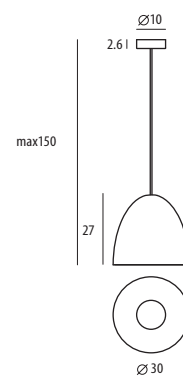

matt black w/ brushed apricot gold reflector

matt pure white w/ brushed rose gold reflector

P SQ-633MP

單位 Measurement : 公分 cm

型號 Model	類型 Type	光源 Bulb/ Illuminant	材質 Materials	尺寸 Size (LxWxH)cm	顏色 Color	特殊開關 Dimmer
SQ-633MP	吊燈 Pendant	E27 1 x Max 77W Halogen	鋼 steel	27 x 30 x 150	matt black w/ brushed apricot gold reflector matt pure white w/ brushed rose gold reflector	鋁反射罩&遮光蓋 swirling reflector & bulb cover