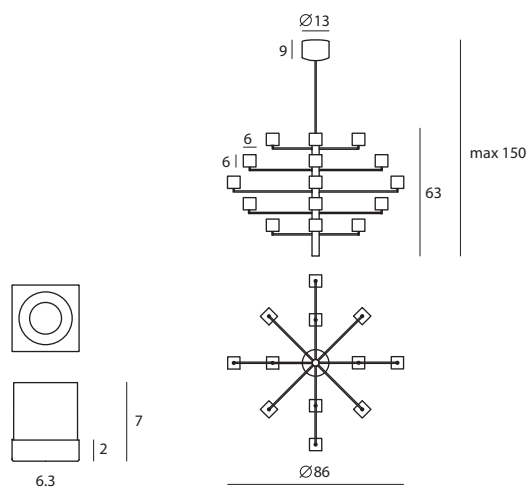

ICE
晶采

Light up the northern light, feeling what are reflected into your eyes as putting yourself in the north. ICE is visibly composed of icecube-like glass shades, which seems to be melted by the warm light. ICE is available in desk, wall, pendant, and ceiling lamp.

點亮北極光，感受冰雪反射所有可見的亮，彷彿置身於北方國度。溫暖的色溫與冰塊的外表相調和，體驗冬季風情的同時也溫暖您的心。晶采系列含桌、壁、吊、吸頂燈。

清光玻璃+髮絲紋 / Pendant

霧面玻璃+髮絲紋 / Desk

D SD-60D1

P SD-62CFL20

單位 Measurement : 公分 cm

型號 Model	類型 Type	光源 Bulb/ Illuminant	材質 Materials	尺寸 Size (LxWxH)cm
SD-60D1 SD-62CFL20	桌燈 Desk 吊燈 Pendant	G4 1 x Max 20W 鹵素燈泡 G4 20 x Max 10W 鹵素燈泡	玻璃, 鋼 cast glass, steel	6.3 x 6.3 x 7 86 x 86 x 150