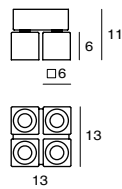

ICE
晶采

Light up the northern light, feeling what are reflected into your eyes as putting yourself in the north. ICE is visibly composed of icecube-like glass shades, which seems to be melted by the warm light. ICE is available in desk, wall, pendant, and ceiling lamp.

點亮北極光，感受冰雪反射所有可見的亮，彷彿置身於北方國度。溫暖的色溫與冰塊的外表相調和，體驗冬季風情的同時也溫暖您的心。晶采系列含桌、壁、吊、吸頂燈。

霧面玻璃+髮絲紋
/ Ceiling

霧面玻璃+髮絲紋
/ Wall

C SD-60C4

W SD-60W2

單位 Measurement : 公分 cm

型號 Model	類型 Type	光源 Bulb/ Illuminant	材質 Materials	尺寸 Size (LxWxH)cm
SD-60C4 SD-60W2	吸頂燈 Ceiling 壁燈 Wall	G4 4 x Max 20W 鹵素燈泡 G4 2 x Max 20W 鹵素燈泡	玻璃, 鋼 cast glass, steel	13 x 13 x 11 10 x 9 x 14