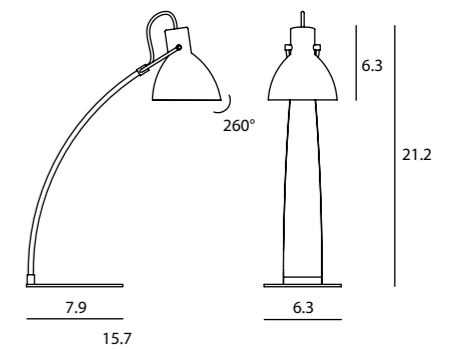

Canopy : A3
 Back Plate : A3

LAITO WOOD 沐光

LAITO WOOD 沐光

LAITO is a recognizable classic. Our modern interpretation incorporates wood elements that embody natural textures and aromas. Electric wires are cleverly concealed in the wooden arch of the lamp, emerging out at the mattd metal base. To add a twist of modern, the contrasting cord serves as an interesting element of surprise. LATIO is perfectly sized for small spaces but ready to make a big impact.