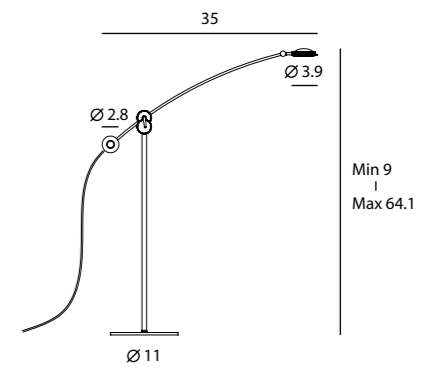

Planet Floor
SLD-100FRTE
LED 1 x 8.6W (3000K, Ra>90, 600lm)
multi-direction adjustable
Touch dimmer, adaptor driver
Materials : steel, copper (gear)
Color : copper