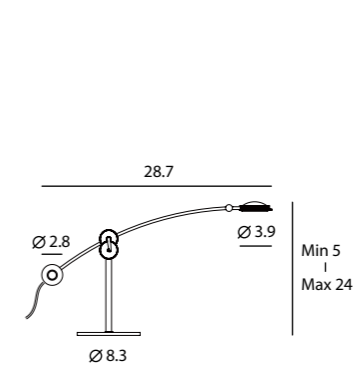

Planet Table
SLD-100DRTE
LED 1 x 8.6W (3000K, Ra>90, 600lm)
multi-direction adjustable
Touch dimmer, adaptor driver
Materials : steel, copper (gear)
Color : copper