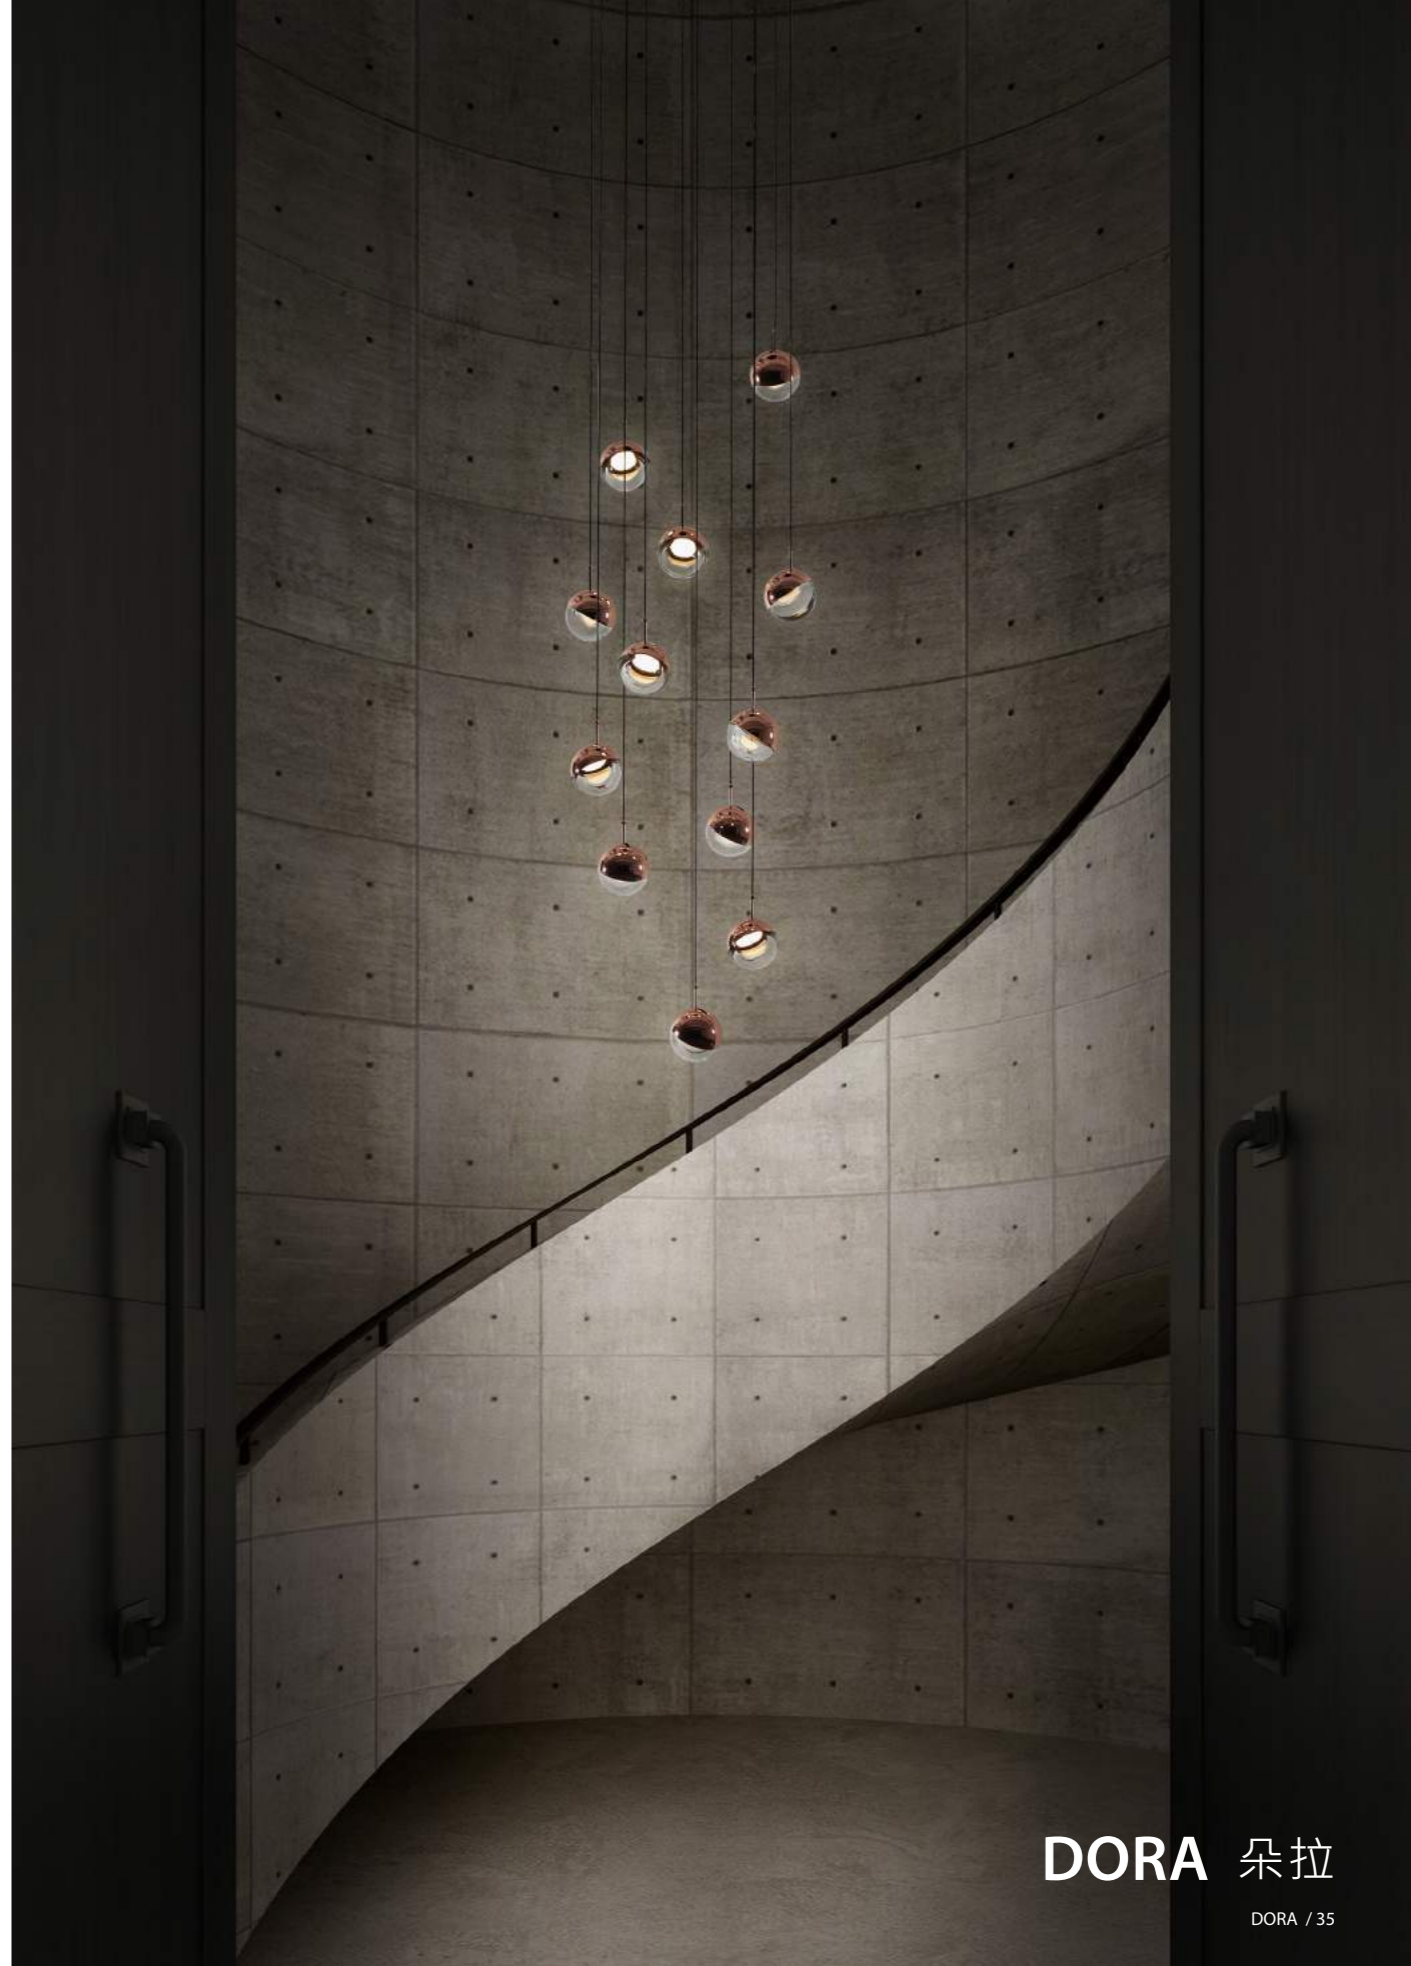

DOME 蒼穹

DOME fuses simplistic ideologies with precision craftsmanship. Balanced with a clean classic silhouette, the DOME features a dramatic oversized lampshade in a very no nonsense approach. This design is spectacularly coated with a centric-circled aluminum reflector and bulb cover, which warms the ambience in any room.

Dome Pendant M
 SQ-360MP
 E26 1 x Max 77W
 Swirling reflector, bulb cover
 Materials : steel
 Color : copper w/ black wire
 chrome w/ black wire
 matt black w/ black wire
 shiny white w/ red wire

Canopy : A
 Back Plate : A

Dome Pendant L
 SQ-3650MP
 E26 1 x Max 100W
 Swirling reflector, bulb cover
 Materials : steel
 Color : copper w/ black wire
 chrome w/ black wire
 matt black w/ black wire
 shiny white w/ red wire

Canopy : A
 Back Plate : A