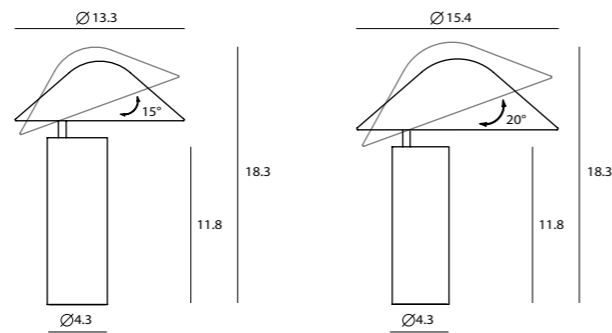

DAMO 達摩

A legendary wise man named Bodhidharma spent nine years in quest to uncover the truth to Buddhism. He was so strong-minded that nothing could challenge his determination. In reverence to the legendary sage, we would like to demonstrate his dynamic spirit and unwavering attitude. We hereby unveil DAMO. DAMO not only crafts a sense of serenity it also instills utmost vitality through its brightness, clarifying your innermost thoughts when needed.

Damo Table Simple
SQ-339MDRS
E26 1 x Max 60W
On/off push switch
Materials : steel
Color : copper / matt black

Damo Table
SQ-339MDR
E26 2 x Max 60W
On/off push switch
Materials : steel
Color : copper / matt black