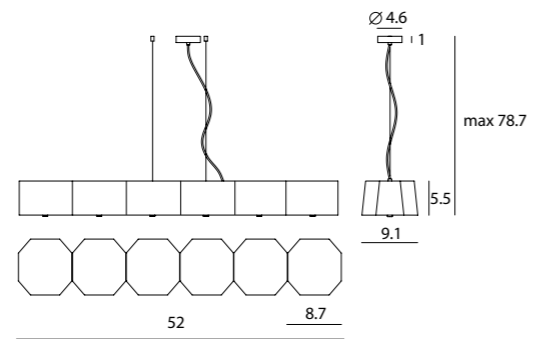

Zhe Pendant 6
SQ-2322MPL6
E26 6 x Max 100W
Materials : steel, glass, beech
Color : matt black / matt white

Canopy : A
Back Plate : A