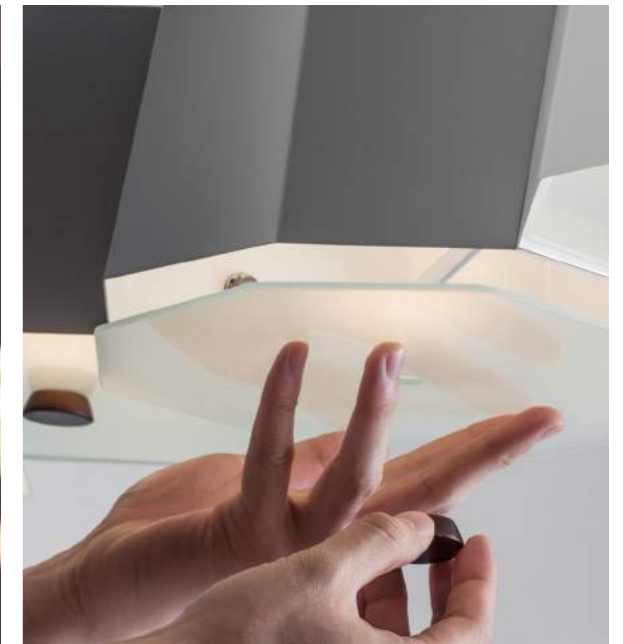

ZHE P 柘

ZHE is inspired by a wood from the Orient that is hard as rock. The metal lampshade is meticulously and deliberately hand welded together to resemble a cluster or rocks. Look closely and notice how each metal plate is a bit asymmetrical yet they all fit seamlessly together. Wooden stoppers under each frosted diffuser not only introduce warm elements of the wood, but functionally they soften up the overall light source. ZHE exemplifies subtle illumination in a grand scale.

Canopy : A
Back Plate : A

Canopy : A
Back Plate : A