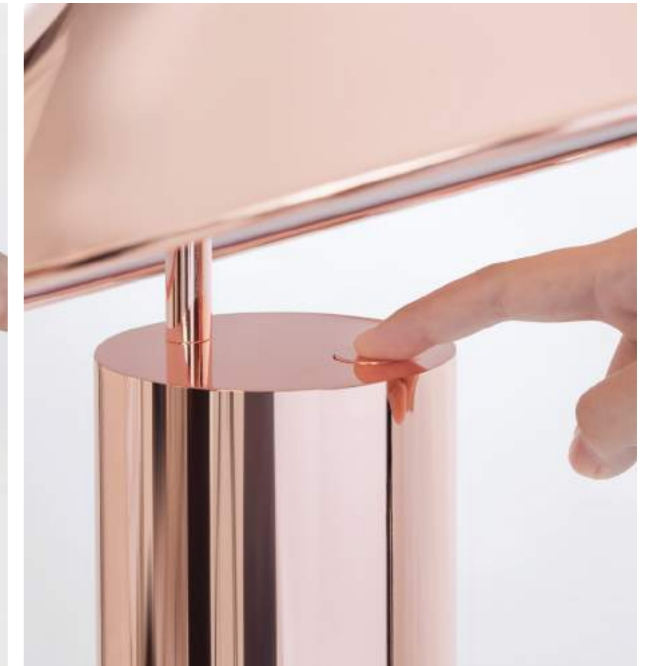

DAMO 達摩

A legendary wise man named Bodhidharma spent nine years in quest to uncover the truth to Buddhism. He was so strong-minded that nothing could challenge his determination. In reverence to the legendary sage, we would like to demonstrate his dynamic spirit and unwavering attitude. We hereby unveil DAMO. DAMO not only crafts a sense of serenity it also instills utmost vitality through its brightness, clarifying your innermost thoughts when needed.