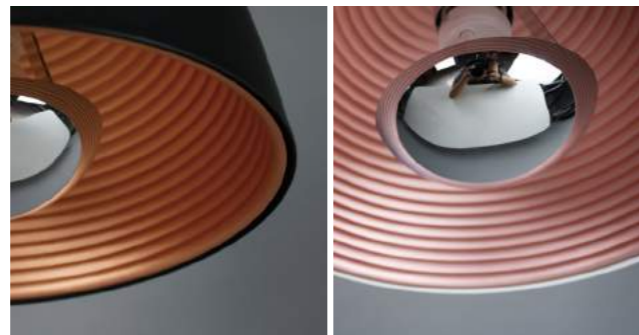

LAITO 光

The LAITO's vintage shape brings back the silhouette of what lamps use to look like when you walked into a bank or library back in the day. Our specially designed fishbone structure enhances balance and allows rotation in the lampshade. We've taken what otherwise would only be considered a desk lamp and created a pendant lamp version out of of this. Ponder over your work, while LAITO focuses on you.