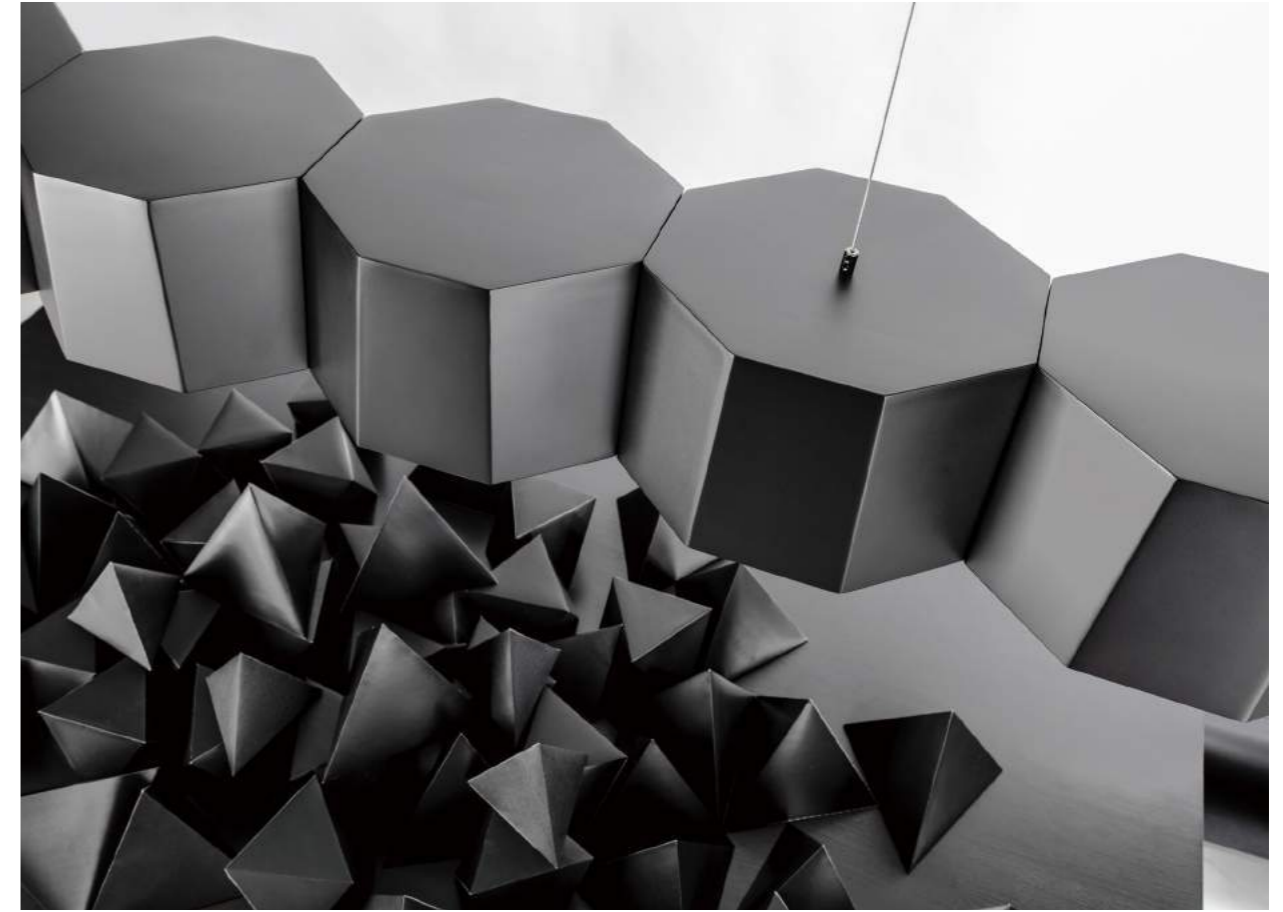

ZHE P 柘

ZHE is inspired by a wood from the Orient that is hard as rock. The metal lampshade is meticulously and deliberately hand welded together to resemble a cluster or rocks. Look closely and notice how each metal plate is a bit asymmetrical yet they all fit seamlessly together. Wooden stoppers under each frosted diffuser not only introduce warm elements of the wood, but functionally they soften up the overall light source. ZHE exemplifies subtle illumination in a grand scale.

Canopy : A
Back Plate : A

Canopy : A
Back Plate : A