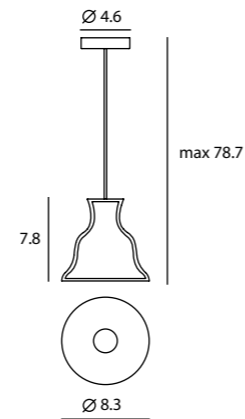

Salute Bell

SQ-827PR

E26 1 x Max 60W

Materials : mouth-blown glass, steel
Reflector : chrome / copper

Canopy : A

Back Plate : A