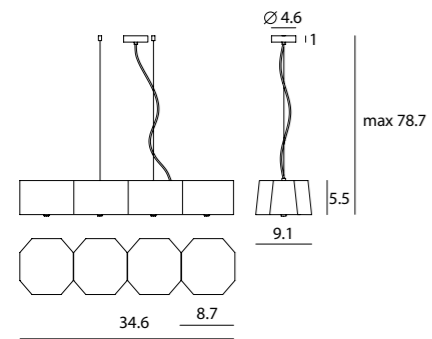

ZHE P 柘

ZHE is inspired by a wood from the Orient that is hard as rock. The metal lampshade is meticulously and deliberately hand welded together to resemble a cluster or rocks. Look closely and notice how each metal plate is a bit asymmetrical yet they all fit seamlessly together. Wooden stoppers under each frosted diffuser not only introduce warm elements of the wood, but functionally they soften up the overall light source. ZHE exemplifies subtle illumination in a grand scale.

Zhe Pendant 4
SQ-2322MPL4
E26 4 x Max 100W
Materials : steel, glass, beech
Color : matt black / matt white

Canopy : A
Back Plate : A