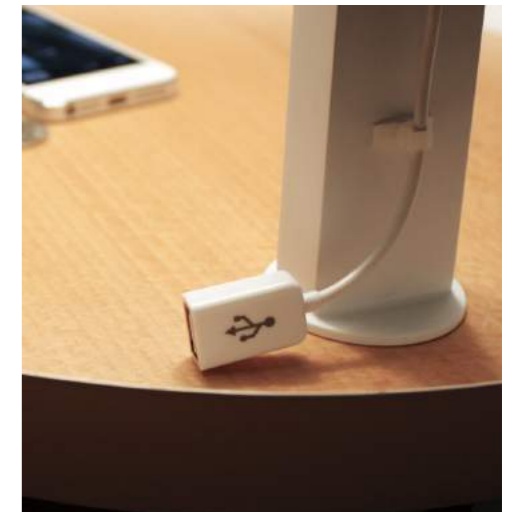

CARRY 盛

CARRY marries utility with design. Not only is the CARRY chic enough to spruce up any space, it also serves as a great light source, it is strategically designed with a plate to hold daily essentials such as keys and coins. The CARRY helps you achieve meticulous order in a fast paced society, a must-have for any modern lifestyle. The lamp comes equipped with a USB adapter, specially designed for our technology enriched way of life.

Carry Table Mini
SQ-6353MDU
E26 1 x Max 60W on/off rocker switch
Materials : steel, beech
Color : matt black & red / matt white & beech
USB charger

Carry Table
SQ-6350MDU
E26 2 x Max 60W on/off push switch
Materials : steel, beech
Color : matt black & red / matt white & beech
USB charger

Carry Floor
SQ-6350MFU
E26 2 x Max 60W on/off push switch
Materials : steel, beech
Color : matt black & red / matt white & beech
USB charger