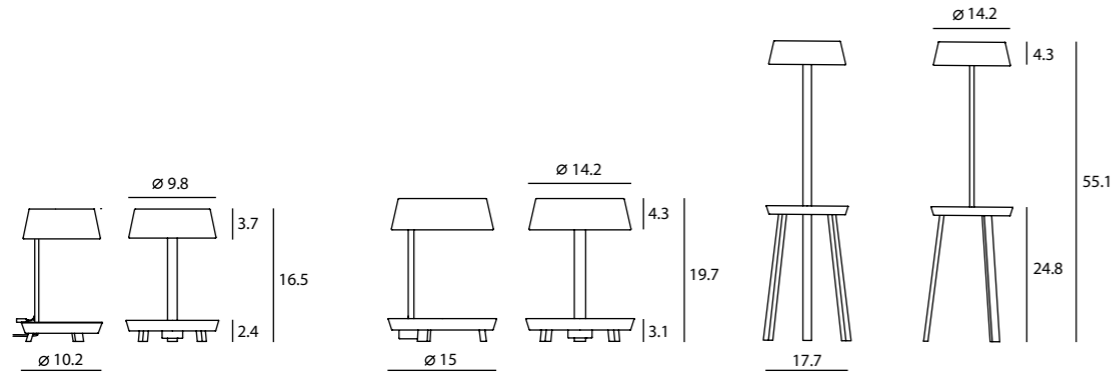

Carry Table Mini
SQ-6353MDU
E26 1 x Max 60W on/off rocker switch
Materials : steel, beech
Color : matt black & red / matt white & beech
USB charger

Carry Table
SQ-6350MDU
E26 2 x Max 60W on/off push switch
Materials : steel, beech
Color : matt black & red / matt white & beech
USB charger

Carry Floor
SQ-6350MFU
E26 2 x Max 60W on/off push switch
Materials : steel, beech
Color : matt black & red / matt white & beech
USB charger