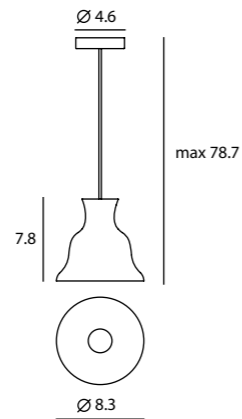

clear glass

suggested bulb : CFL 23W

suggested bulb : FILAMENT 40W

suggested bulb : PAR 30 HALOGEN 40W

chrome

copper

Salute Bell Clear

SQ-827P