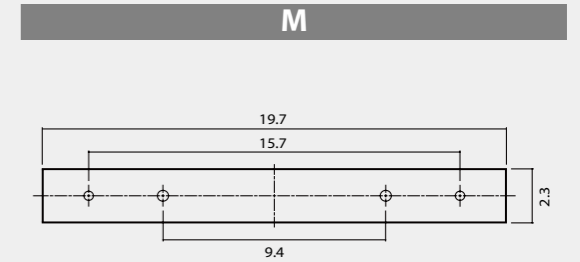

Measurement: inches

SEEDDESIGN reserves the right to make changes, improvements, and modifications to the products described in this catalogue at any time without prior notification. Pictures shown in the catalogue are representations only, color differences and slight variance may exist.