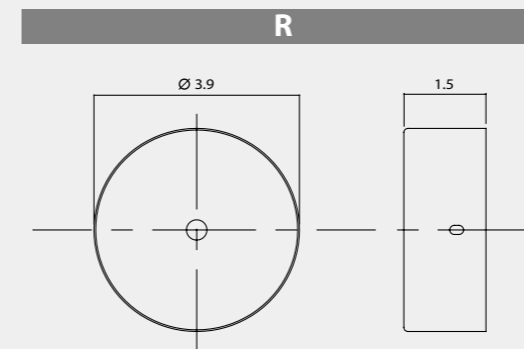

Measurement: inches

SEEDDESIGN reserves the right to make changes, improvements, and modifications to the products described in this catalogue at any time without prior notification. Pictures shown in the catalogue are representations only, color differences and slight variance may exist.