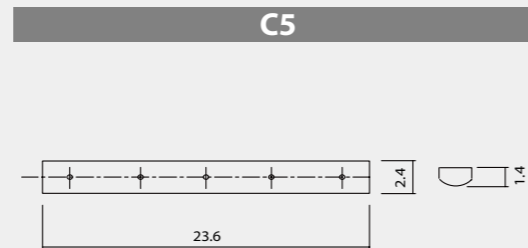

Measurement: inches

SEEDDESIGN reserves the right to make changes, improvements, and modifications to the products described in this catalogue at any time without prior notification. Pictures shown in the catalogue are representations only, color differences and slight variance may exist.