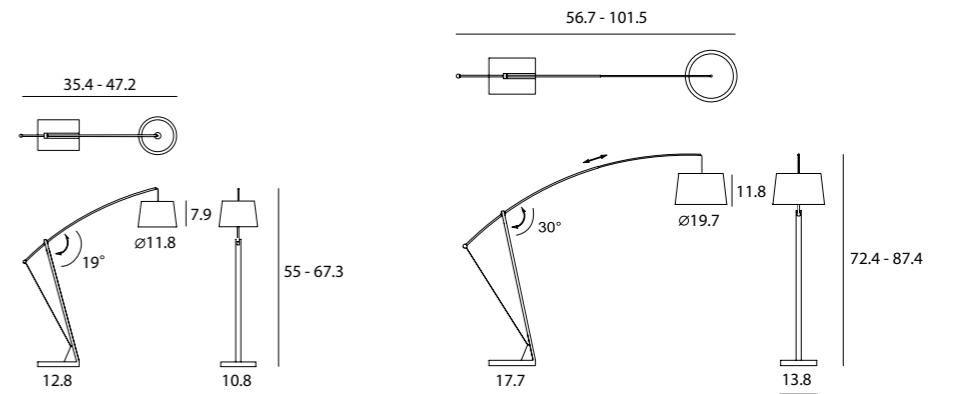

Measurement : Inches

ARCHER 射手座

ARCHER 射手座

ARCHER is one of the brightest constellations in a summer night. The solid bow arm is constructed with beech. The bowstring is conveniently created for easy adjustment in the lamp's arm. The ARCHER is available in two floor sizes. Its base is solidly constructed with metal. With ingenuity and technique, the wires are concealed within the wooden body.