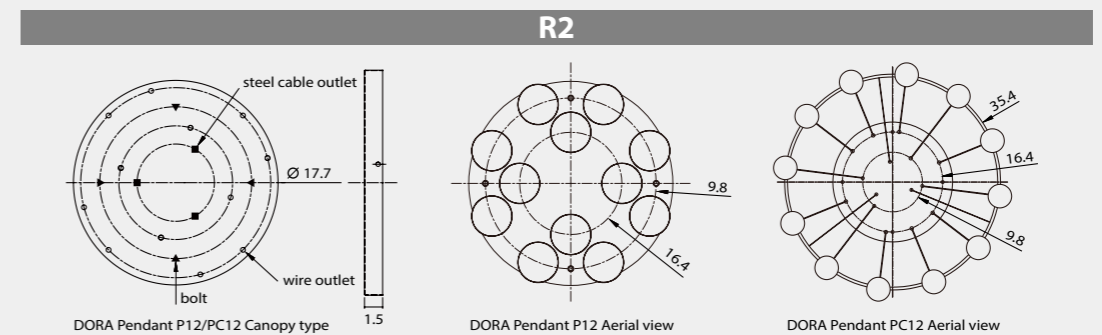

Measurement: inches

SEEDDESIGN reserves the right to make changes, improvements, and modifications to the products described in this catalogue at any time without prior notification. Pictures shown in the catalogue are representations only, color differences and slight variance may exist.