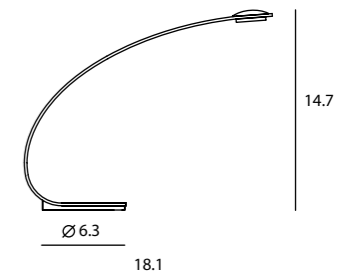

Stream Desk
SLD-510DTE
LED 1 x 5W (3000K, CRI>80, 425lm)
Touch dimmer, adaptor driver
Materials : aluminum
Color : shiny white / matt black