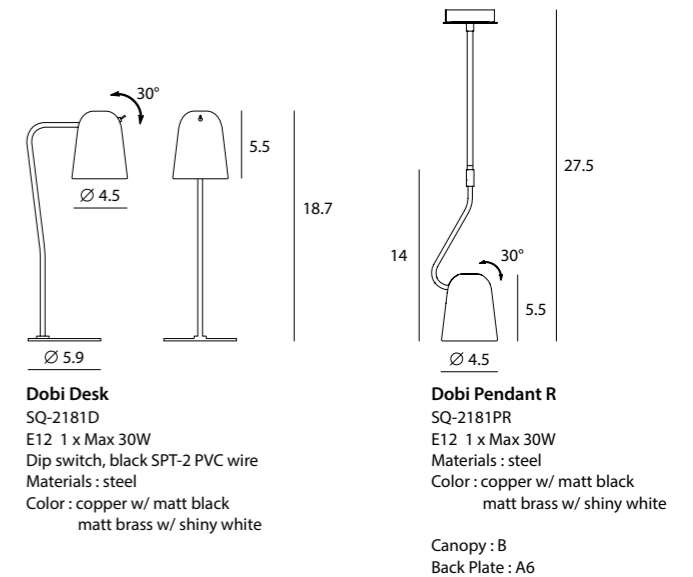

Dodo Floor
SQ-218FR
E26 1 x Max 60W
Materials : steel
Color : matt black

Dodo Pendant
SQ-218PS
E26 1 x Max 60W
Materials : steel
Color : copper / matt black

Canopy : A
Back Plate : U

DOBI 多比

DOBI 多比

Catering to smaller scaled spaces, the DOBI offers a more petite version of the ever so popular DODO. Besides scaling down in size, the DOBI remains true to much of the original DODO features such as the incorporation of a dip switch, elongated dome shape, and adjustable shade. For those with a tight space to work with, but unwillingness to compromise on style, the DOBI is a must have.