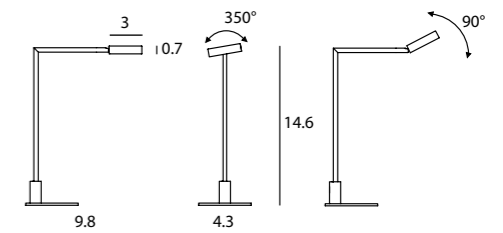

Square Desk
SLD-981DRTE
LED 1 x 5W (3000K, CRI>80, 425lm)
Touch dimmer, adaptor driver
Materials : aluminum, steel
Color : matt white / matt black