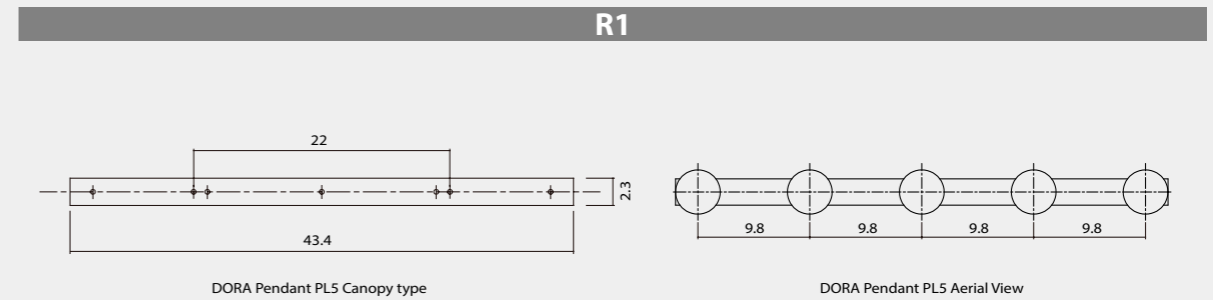

Measurement: inches

SEEDDESIGN reserves the right to make changes, improvements, and modifications to the products described in this catalogue at any time without prior notification. Pictures shown in the catalogue are representations only, color differences and slight variance may exist.