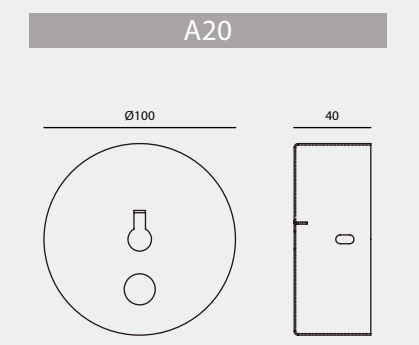

CANOPY TYPE

壁 蓋 種 類