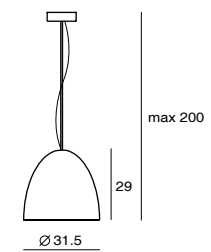

CASTLE P S

Photo Credit: Folk Design

CASTLE P S

CASTLE P S
SQ-7131CP
E27 1 x Max 12W CFL
concrete, steel
Canopy: A
Plate: A

CASTLE P M
SQ-7132CP
E27 1 x Max 23W CFL
concrete, steel
Canopy: A4
Plate: B2

CASTLE P L
SQ-7133CP
E27 1 x Max 23W CFL
concrete, steel
Canopy: A4
Plate: B2