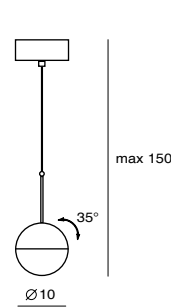

DORA P
SLD-1010P
LED 1 x 6.5W CRI90
cast glass, steel
Canopy: A1
Plate: A6