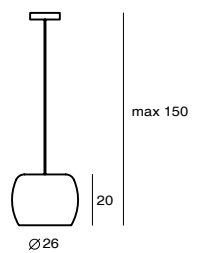

NEWTON P
SQ-7997P
E27 1 x Max 23W CFL
mouth-blown glass, steel
Canopy: A
Plate: A