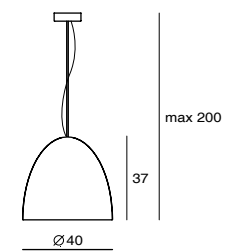

CASTLE P S

Photo Credit: Folk Design

CASTLE P S

CASTLE P S
SQ-7131CP
E27 1 x Max 12W CFL
concrete, steel
Canopy: A
Plate: A

CASTLE P M
SQ-7132CP
E27 1 x Max 23W CFL
concrete, steel
Canopy: A4
Plate: B2

CASTLE P L
SQ-7133CP
E27 1 x Max 23W CFL
concrete, steel
Canopy: A4
Plate: B2