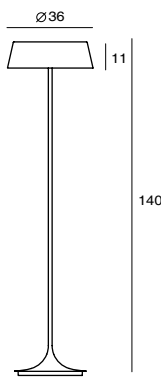

CHINA 閣

CHINA epitomizes an oriental spirit, an elder with infinite wisdom. CHINA features an impressive oil-bronzed finish with brushed copper edge. It intelligently comes with a spinning switch. Turn the base on and you will find a subtle light spinning. It is singing and celebrating the chords of the Eastern spirit.

深藏東方人文底蘊的「閣」，如同一位智者一身簡單、低調卻智慧無限。兼具開關功能的旋轉式底座，不但將外型簡化到極致，在沉穩之餘亦帶入創意與幽默。似乎在觸碰 DJ Base，調動光影變化的同時，也聽見黑膠唱片轉動的聲音。此系列有桌、立燈兩款。

By Chen, Chao Cheng 陳昭成, 2004