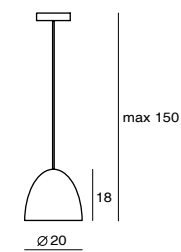

CASTLE P S
SQ-7131CP
E27 1 x Max 12W CFL
concrete, steel
Canopy: A
Plate: A