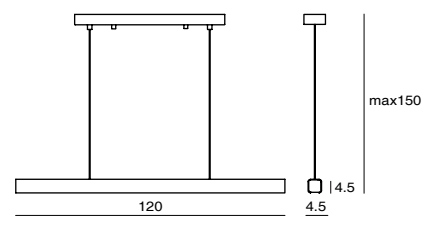

MUMU 目木

Taking the homonym in Chinese, MUMU sounds the same way as "seeing the wood". The designer Dian has been learning wood craft for years. It is the warmest material for him. Hence, to balance the cold sense of the linear metal body, he sets the beech/ walnut pieces on both ends of the LED pendant. Once you meet MUMU, you will see the woods immediately. MUMU has two versions to offer, 3000K and 5000K.

現代社會的發展，不全然引領我們走向璀璨的未來，有時人們感到無助，對環境的冷漠失去信心。觀察到此現象的設計師，結合前端科技，以簡潔的金屬材質，包覆高演色性 LED 燈體，隱喻科技發展的結晶；兩端的木片，點綴燈飾畫龍點睛效果。木頭，是最有生命力與溫度的材質，看見燈，我們即「目」見平衡冰冷感的「木」片亮點。空間中高懸的目木，娓娓道述：「即使再怎麼寒冷，總會看見一絲溫暖的存在」。

By Kuo, Keng Dian 郭庚典, 2015

MUMU W
SLD-3981W
LED 5.7W 3000K 400lm CRI90
beech, walnut wood, aluminum
matt black/ matt pure white
Canopy: C9
Plate: F

MUMU P 120
SLD-3981P
LED 32W 3000K 2150Lm CRI90
beech, walnut wood, aluminum
matt black/ matt pure white
Canopy: C8-
Plate: A13