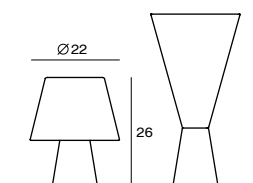

NUMEN 精靈

NUMEN lights differently each time when you give it a new look and shape. With NUMEN, you can let your inner creativity loose and bend the NUMEN to whatever your heart desires. Challenge your wildest imagination! NUMEN is constructed with silicone rubber, which is a safe material that offers countless advantageous properties such as thermal stability, low chemical reaction, and low toxicity. Staying lit for a full 20 minutes after its light source has been turned off, the fluorescent NUMEN literally falls asleep with you.

隨心所欲地塑捏它、點亮它就是一種樂趣。NUMEN 精靈桌燈以安全矽膠製成，不同於一般塑料，矽膠耐極端溫度 (-100~250°C)、抗腐蝕、無毒等安全特性，可以放心讓小孩玩耍揉捏，童心未泯！夜光型的精靈桌燈在熄滅後仍有 20 分鐘的微光，夜光的光線隨著人們入睡也逐漸變弱，同時達到舒眠與節能的效果，可當小夜燈使用。千變萬化的表情，亮出最甜蜜的光氛，怎麼能不征服您的心！

By Li, Hui Lun 李慧倫, 2008

NUMEN D
SQ-420D
E27 1 x Max 12W CFL
silicone rubber
normal: white/ orange/ blue
fluorescent: light green/ pink
flexible lampshade