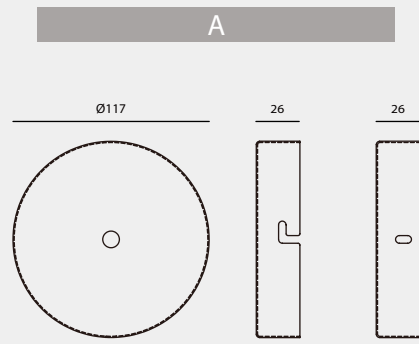

CANOPY TYPE

壁 蓋 種 類