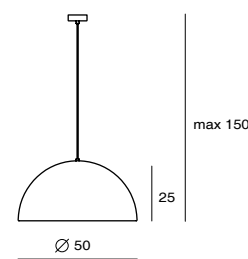

DOME P L
SQ-3650MP
E27 1 x Max 23W CFL
matt black/ shiny white/
copper
swirling reflector, bulb cover
Canopy: A
Plate: A6