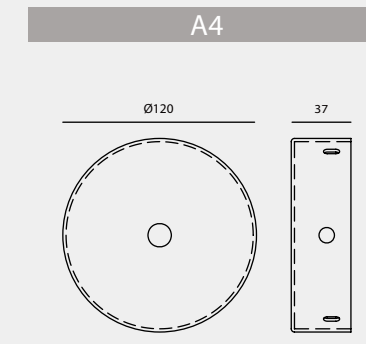

CANOPY TYPE

壁 蓋 種 類