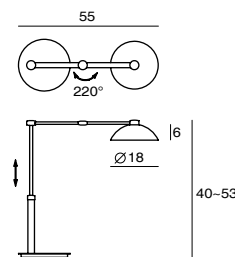

CHEVALIER 騎士

A chevalier seems to have a humble personality with swift motion. That is how CHEVALIER was designed. It features an opal mouth-blown glass upon the cross-section tube, which achieves the purposes of softening the light and adjusting the height.

彷彿騎士般的儀態，靈敏的舉投之間仍不失沉穩內斂。「騎士」系列獨特的扁圓金屬管身，支撐可曲可直的關節，桌立燈甚至可調整高低。光線透過口吹白玉玻璃，灑下溫柔光氛，為空間增添優雅氣質。

By Chen, Chao Cheng 陳昭成, 2005

CHEVALIER D
SG-1271DA
G9 1 x Max 40W
mouth-blown glass, steel
adjustable arm