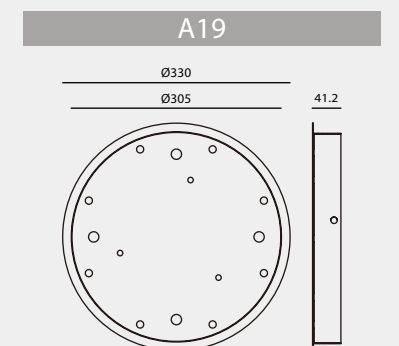

CANOPY TYPE

壁 蓋 種 類