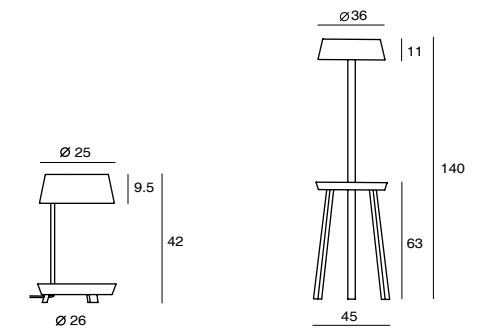

CARRY MINI D
SQ-6353MDU
E27 1 x Max 12W CFL
beech, steel
matt black/ matt pure white
USB charger

CARRY F
SQ-6350MFU
E27 2 x Max 12W CFL
beech, steel
matt black/ matt pure white
USB charger