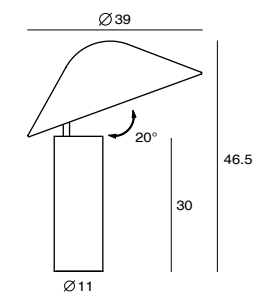

Golden PIN
DESIGN MARK
金點設計標甲