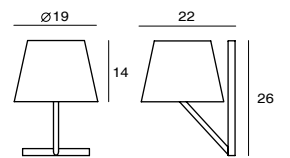

Photo Credit: Folk Design

Photo Credit: Folk Design

CHEVALIER 騎士

A chevalier seems to have a humble personality with swift motion. That is how CHEVALIER was designed. It features an opal mouth-blown glass upon the cross-section tube, which achieves the purposes of softening the light and adjusting the height.

彷彿騎士般的儀態，靈敏的舉投之間仍不失沉穩內斂。「騎士」系列獨特的扁圓金屬管身，支撐可曲可直的關節，桌立燈甚至可調整高低。光線透過口吹白玉玻璃，灑下溫柔光氛，為空間增添優雅氣質。

By Chen, Chao Cheng 陳昭成, 2005

CONCOM 相伴

Light and shadow are twins. Together with each other they emit fascinating changes within spaces. The design concept comes from the idea of companionship. It is believed to be the best virtue among families, and we do hope this gift reminds you of treasuring precious moments that taking place at every home.

光和影子總是形影不離，分享彼此的小祕密，這種如影隨形的親密，是「相伴」的小心機！透過具像的立影，即使沒有點亮它，依然感受它陪在你身邊。陪伴，是人與人之間最無價的禮物。

By Li, Hui Lun 李慧倫, 2009