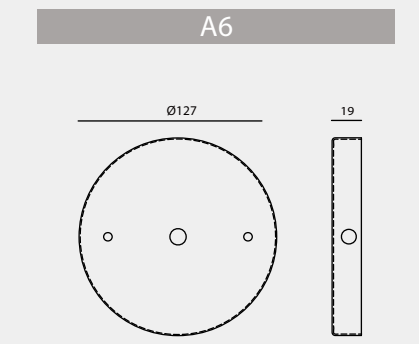

CANOPY TYPE

壁 蓋 種 類