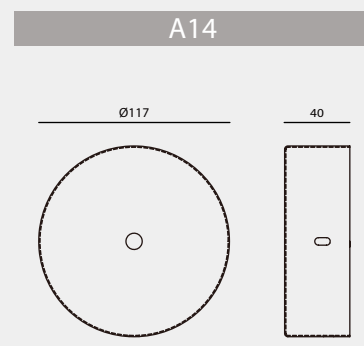

CANOPY TYPE

壁 蓋 種 類