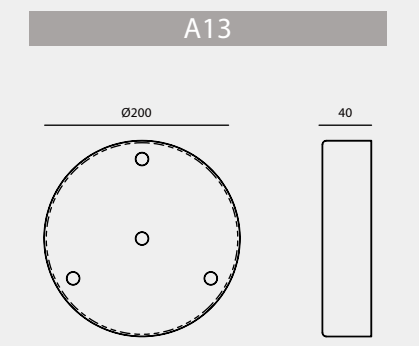

CANOPY TYPE

壁 蓋 種 類