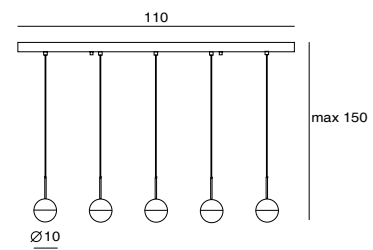

By Chang, Ting Ting 張婷婷, 2015

DORA P12

DORA P
SLD-1010P
LED 1 x 6.5W CRI90
cast glass, steel
Canopy: A1
Plate: A6

DORA P3
SLD-1010P3
LED 3 x 6.5W CRI90
cast glass, steel
shade rotatable
Canopy: A13
Plate: A8