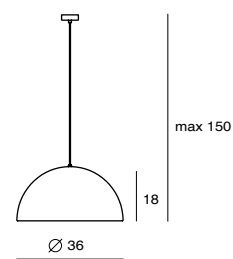

DOME P M
SQ-360MP
E27 1 x Max 12W CFL
matt black/ shiny white/
copper
swirling reflector, bulb cover
Canopy: A
Plate: A