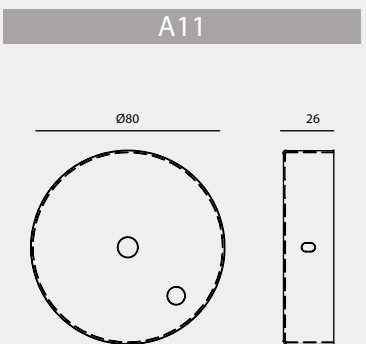

CANOPY TYPE

壁 蓋 種 類