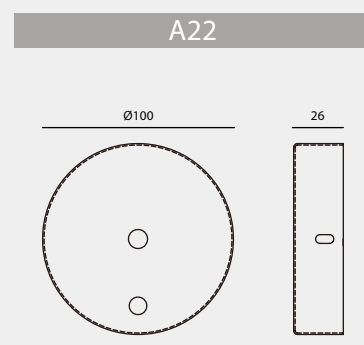

CANOPY TYPE

壁 蓋 種 類