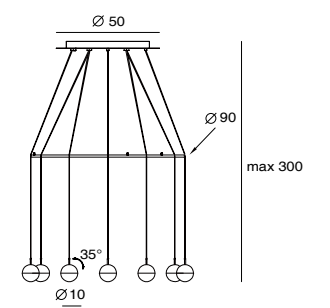

DORA PC12
SLD-1010PC12
LED 12 x 6.5W CRI90
cast glass, steel
shade rotatable
Canopy: A25
Plate: D4

Bespoke Large Multi-tiered Chandelier