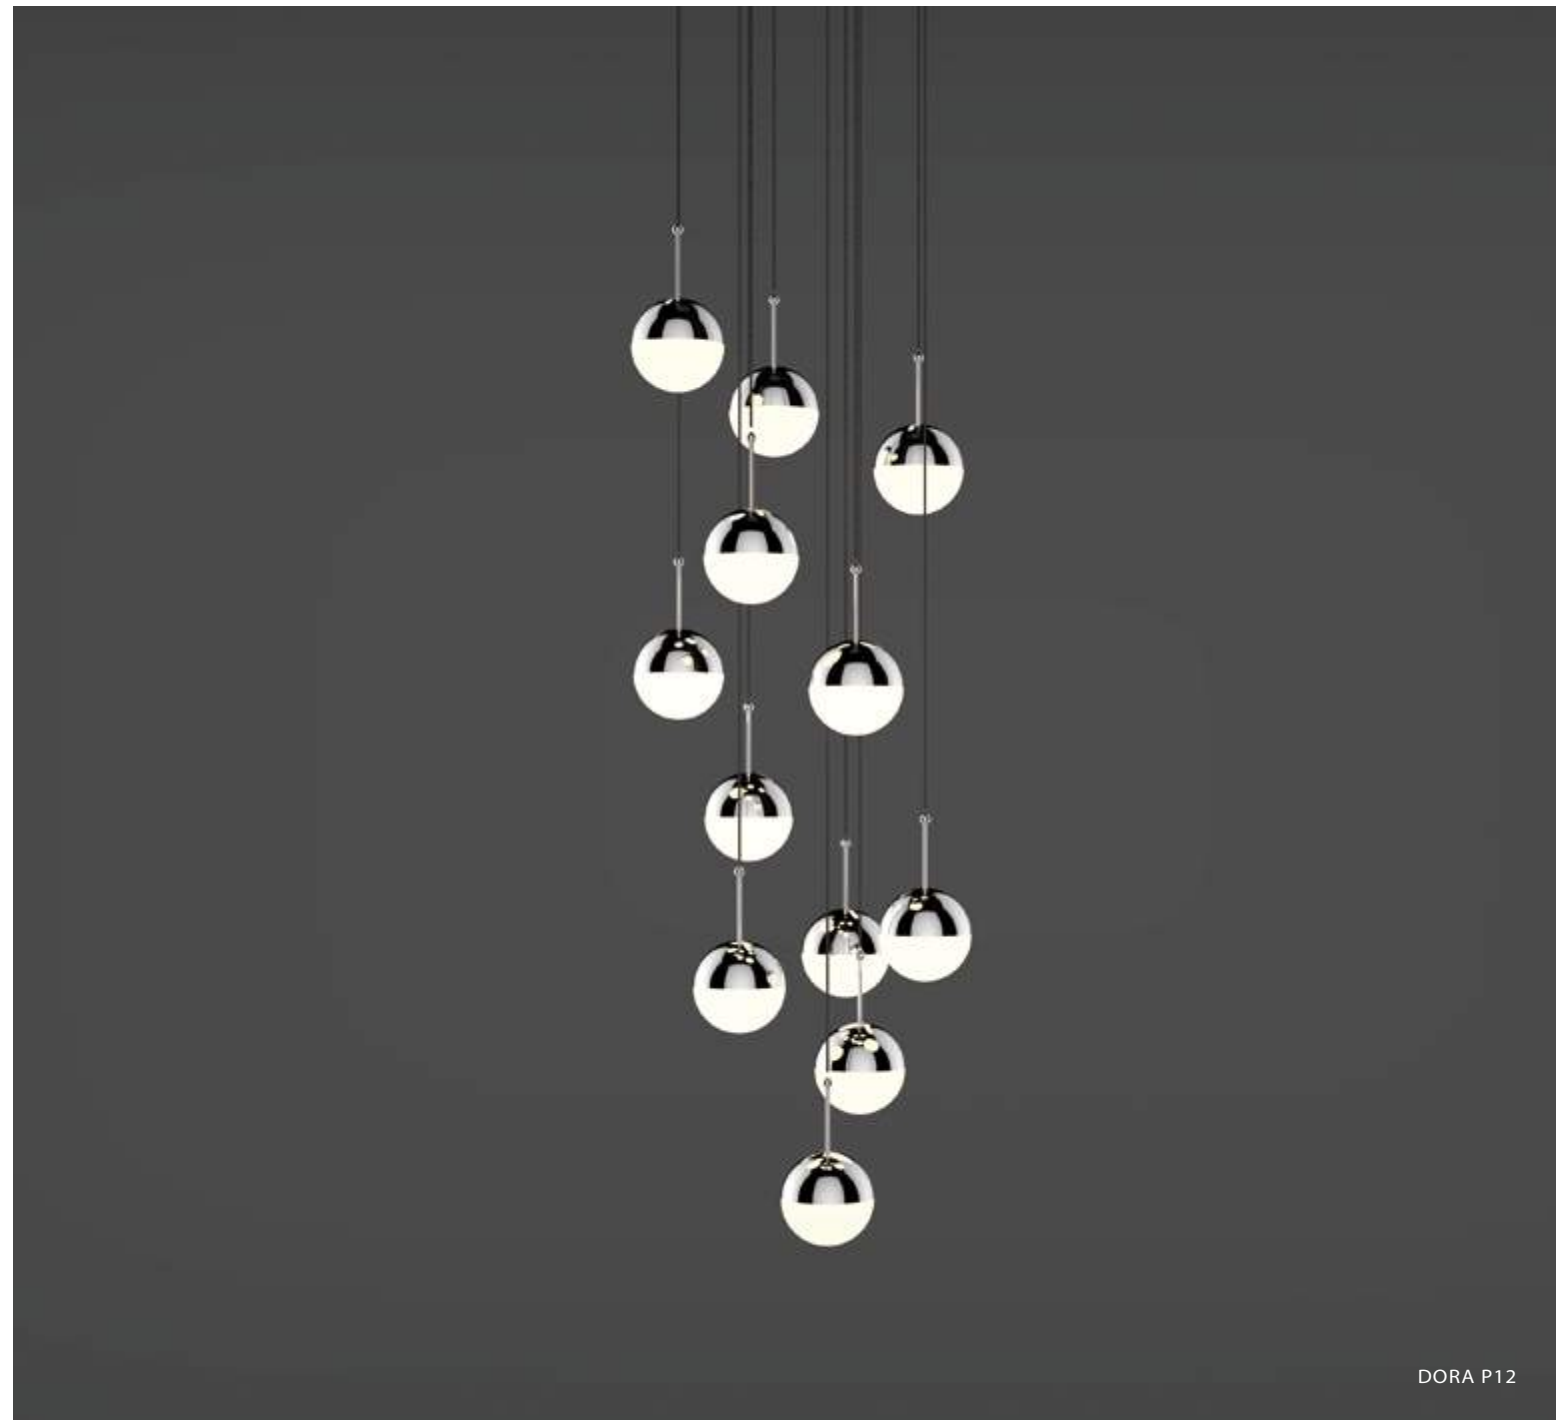

DORA P12

Bespoke Large Multi-tiered Chandelier