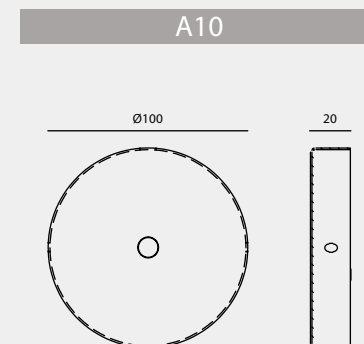

CANOPY TYPE

壁 蓋 種 類