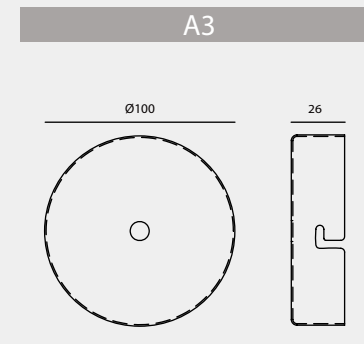

CANOPY TYPE

壁 蓋 種 類