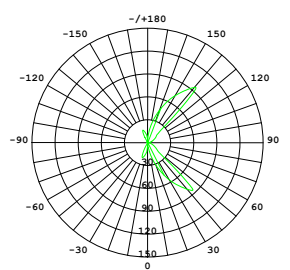

IP 65

CASTLE W R LED
SLD-7034CWO
LED 5W 3000K 425lm CRI80
concrete, steel
Canopy: B6
Plate: C2

IP 65

CASTLE P CONE S
SQ-185CP
E27 1 x Max 12W CFL
concrete, steel
Canopy: A
Plate: A

CASTLE P BELL S
SQ-3164CP
E27 1 x Max 12W CFL
concrete, steel
Canopy: A
Plate: A