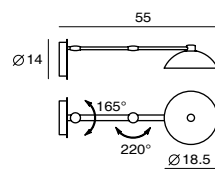

CHEVALIER W
SG-1271WA-2
G9 1 x Max 40W
mouth-blown glass, steel
adjustable arm
Canopy: A8
Plate: B1

CONCOM 相伴

Light and shadow are twins. Together with each other they emit fascinating changes within spaces. The design concept comes from the idea of companionship. It is believed to be the best virtue among families, and we do hope this gift reminds you of treasuring precious moments that taking place at every home.

光和影子總是形影不離，分享彼此的小祕密，這種如影隨形的親密，是「相伴」的小心機！透過具像的立影，即使沒有點亮它，依然感受它陪在你身邊。陪伴，是人與人之間最無價的禮物。

By Li, Hui Lun 李慧倫, 2009