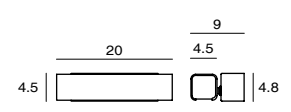

MUMU 目木

Taking the homonym in Chinese, MUMU sounds the same way as "seeing the wood". The designer Dian has been learning wood craft for years. It is the warmest material for him. Hence, to balance the cold sense of the linear metal body, he sets the beech/ walnut pieces on both ends of the LED pendant. Once you meet MUMU, you will see the woods immediately. MUMU has two versions to offer, 3000K and 5000K.

現代社會的發展，不全然引領我們走向璀璨的未來，有時人們感到無助，對環境的冷漠失去信心。觀察到此現象的設計師，結合前端科技，以簡潔的金屬材質，包覆高演色性 LED 燈體，隱喻科技發展的結晶；兩端的木片，點綴燈飾畫龍點睛效果。木頭，是最有生命力與溫度的材質，看見燈，我們即「目」見平衡冰冷感的「木」片亮點。空間中高懸的目木，娓娓道述：「即使再怎麼寒冷，總會看見一絲溫暖的存在」。

By Kuo, Keng Dian 郭庚典, 2015

MUMU W
SLD-3981W
LED 5.7W 3000K 400lm CRI90
beech, walnut wood, aluminum
matt black/ matt pure white
Canopy: C9
Plate: F