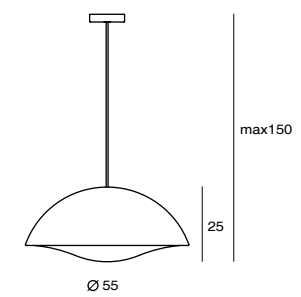

STALA 結晶

STALA is inspired from stalactite which must be formed in certain geologically circumstances and it takes tens of thousands years to come into being. The sanding painting finish symbols the rocky cave around stalactite. The smooth glass diffuser turns the illuminant into the tender warmth. With delicate structural device, users have easy access to approach the purpose of replacing bulbs.

在特定地質條件下，鐘乳石於數萬年漫長歷史中一點一滴慢慢結晶，如同燈飾工藝的慢工細活，造就非凡美感。以特殊砂漆傳達岩洞內的觸感，而弧面毛玻璃彷彿欲滴的圓潤鐘乳石，同時將刺眼的光線轉為溫柔空間的光暈。雙手將燈罩上移，即可更換燈泡，不必卸下玻璃罩。

By Chen, Chao Cheng 陳昭成, 2012