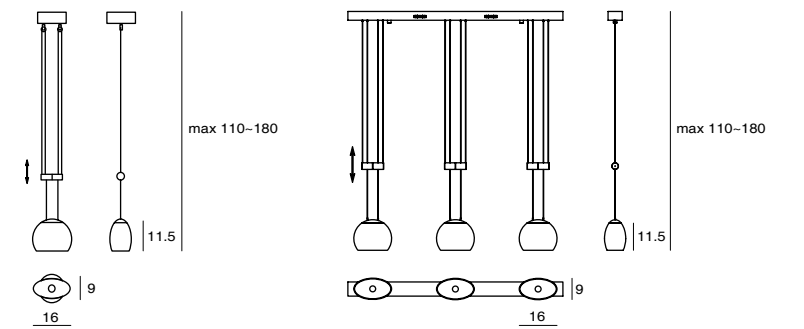

JOJO P
SL-800
G6.35 1 x Max 50W
mouth-blown glass, steel
up-and-down adjustable
Canopy: A5
Plate: A

JOJO P3
SL-800A3
G6.35 3 x Max 50W
mouth-blown glass, steel
up-and-down adjustable
Canopy: C4
Plate: A9