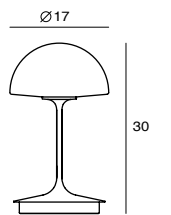

PENSÉE D
SG-7992DJ
G9 1 x Max 40W
mouth-blown glass, steel
DJ dimmer