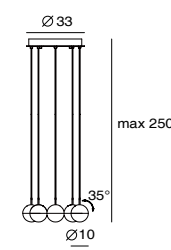

DORA P8
SLD-1010P8
LED 12 x 6.5W CRI90
cast glass, steel
shade rotatable
Canopy: A19
Plate: D3