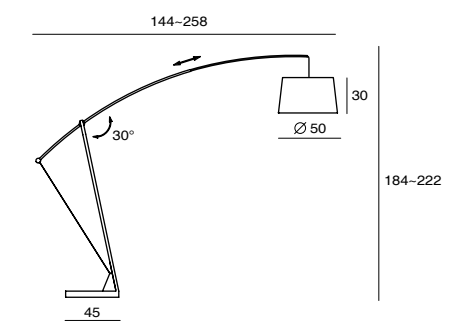

ARCHER F XL
SQ-603FLR
E27 3 x Max 23W CFL
fabric, steel, beech
adjustable arm