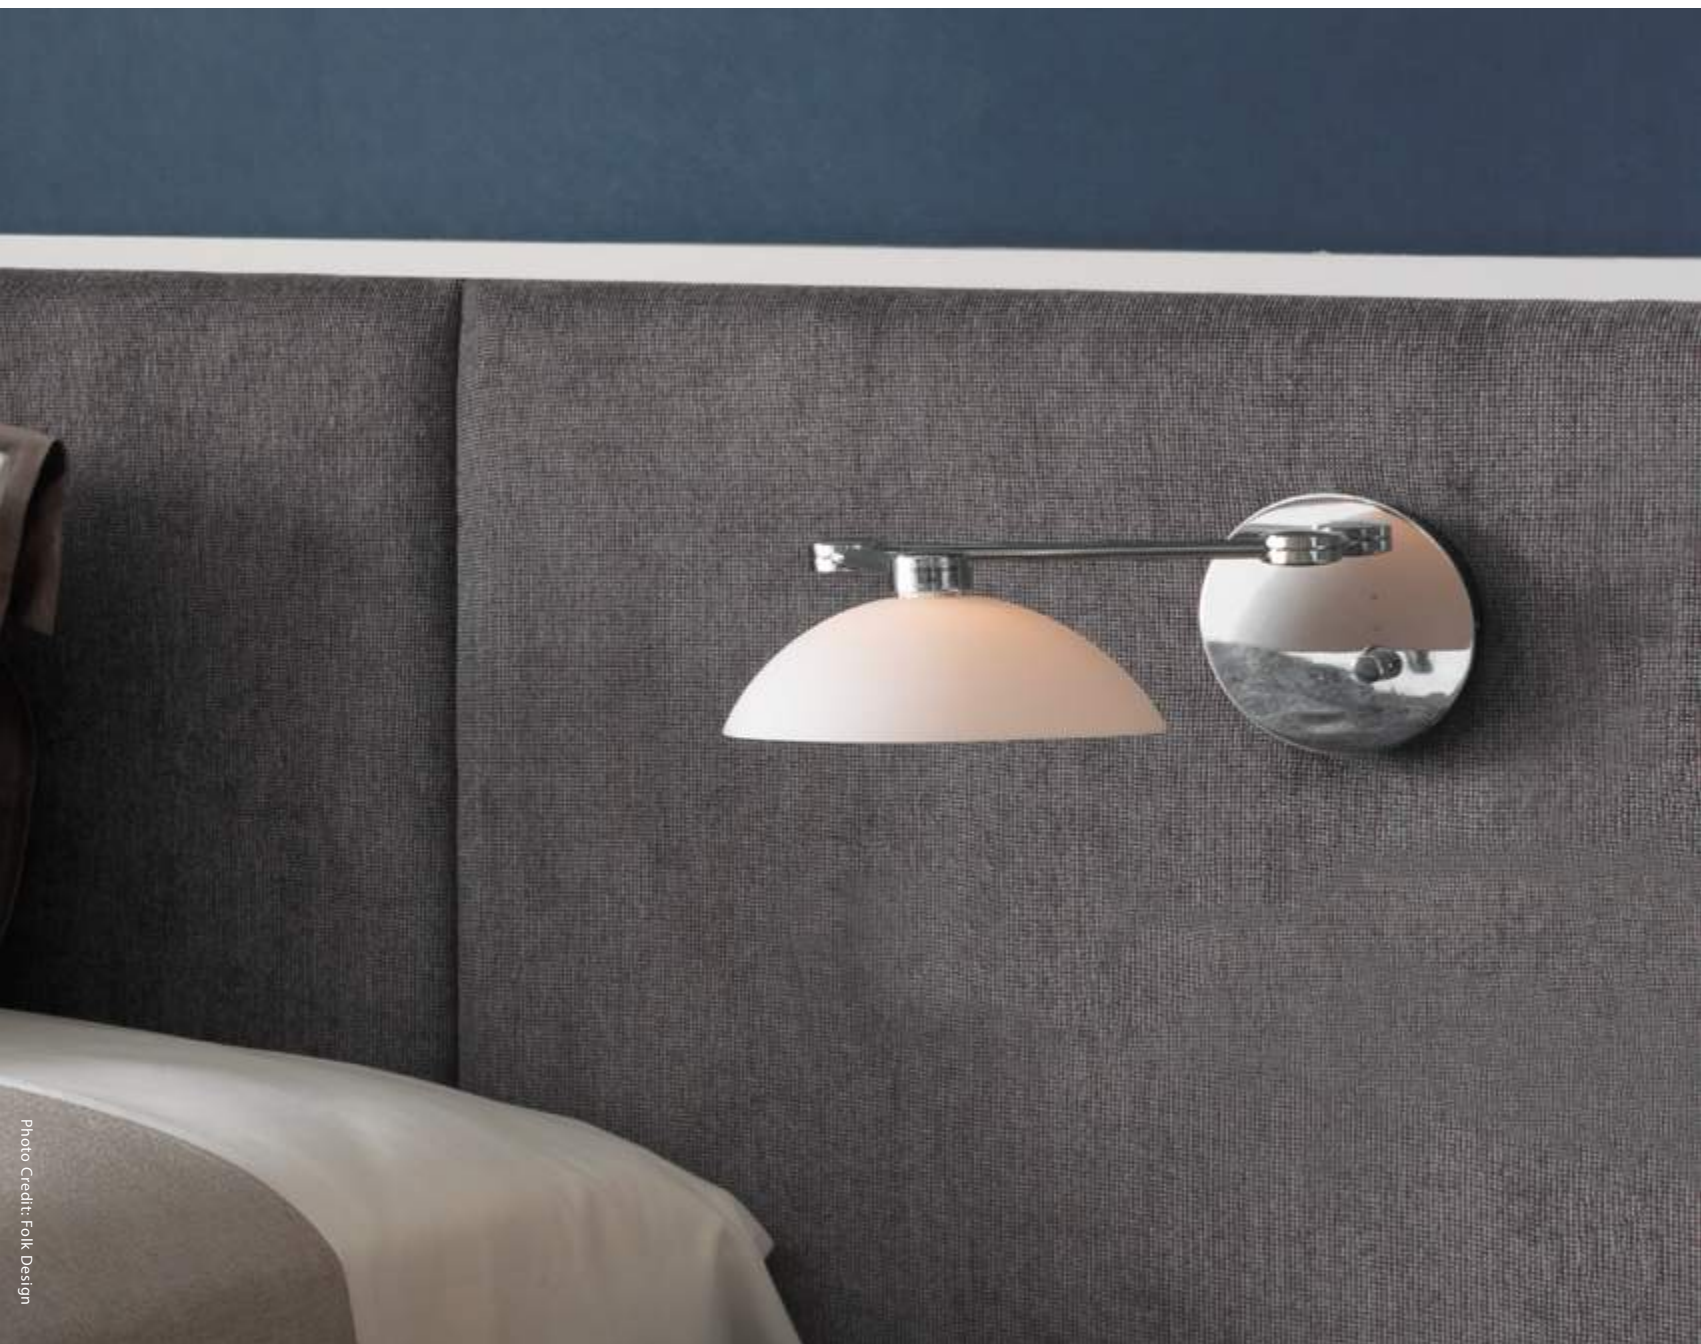

CHINA F
SQ-6350MF-1
E27 2 x Max 12W CFL
oil bronze

Photo Credit: Folk Design

Photo Credit: Folk Design

CHEVALIER 騎士

A chevalier seems to have a humble personality with swift motion. That is how CHEVALIER was designed. It features an opal mouth-blown glass upon the cross-section tube, which achieves the purposes of softening the light and adjusting the height.