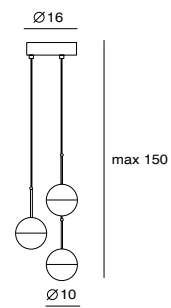

DORA P3
SLD-1010P3
LED 3 x 6.5W CRI90
cast glass, steel
shade rotatable
Canopy: A13
Plate: A8