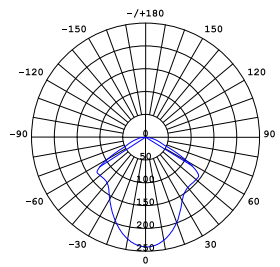

CASTLE P S

Photo Credit: Folk Design

CASTLE P S

CASTLE P S
SQ-7131CP
E27 1 x Max 12W CFL
concrete, steel
Canopy: A
Plate: A

CASTLE P M
SQ-7132CP
E27 1 x Max 23W CFL
concrete, steel
Canopy: A4
Plate: B2

CASTLE P L
SQ-7133CP
E27 1 x Max 23W CFL
concrete, steel
Canopy: A4
Plate: B2