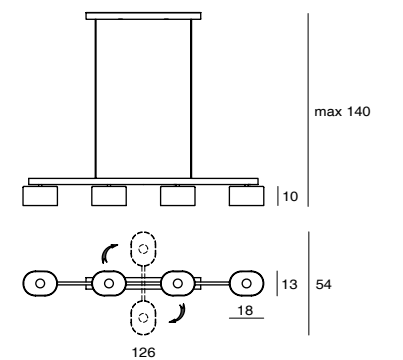

KAZOKU P
SG-323CTR4
G9 4 x 40W
mouth-blown glass, steel
cross-bar
Canopy: C5
Plate: A1