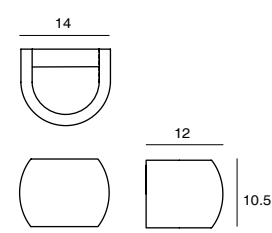

CASTLE W R LED
SLD-7034CWO
LED 5W 3000K 425lm CRI80
concrete, steel
Canopy: B6
Plate: C2

IP 65