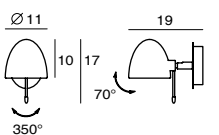

GLACIER W
SG-623WR
G9 1 x Max 40W
cast glass, steel
Canopy: D
Plate: E1