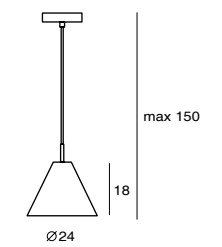

IP 65

CASTLE W R LED
SLD-7034CWO
LED 5W 3000K 425lm CRI80
concrete, steel
Canopy: B6
Plate: C2

IP 65

CASTLE P CONE S
SQ-185CP
E27 1 x Max 12W CFL
concrete, steel
Canopy: A
Plate: A

CASTLE P BELL S
SQ-3164CP
E27 1 x Max 12W CFL
concrete, steel
Canopy: A
Plate: A