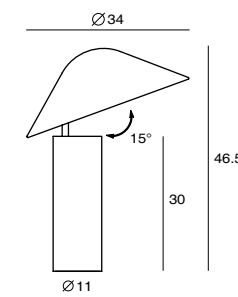

Golden PIN
DESIGN MARK
金點設計標甲