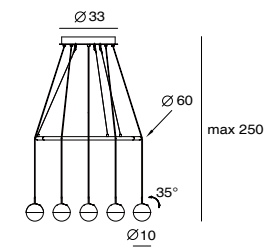

DORA PC8
SLD-1010PC8
LED 12 x 6.5W CRI90
cast glass, steel
shade rotatable
Canopy: A19
Plate: D3