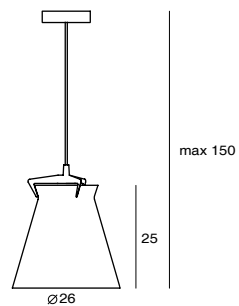

COCKTAIL P
SQ-263P
E27 1 x Max 23W CFL
mouth-blown glass, steel
Canopy: A
Plate: A