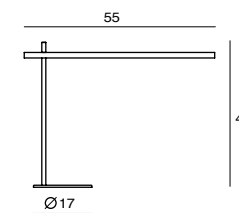

STREAM 彗星

STREAM captures a comets path and marries sculptural geometry with practicality. It is dramatically constructed with one sleek piece of aluminum body. The lamp comes equipped with great color rendering LED (CRI > 80). Moreover, the flexible dimmer frees your need toward light.

就像彗星在天空拉出絢麗的光軌,Stream 把這道瀟灑化作它的一體成型。以鋁合金打造流暢線條,使用可調光且高演色性的LED。除了呼應低碳需求,更多了調整不同照度的便利。輕巧的機身適合各種空間,可以輕鬆帶著走,簡單擁有一個發光的角落。

By Chen, Chao Cheng 陳昭成, 2010

TICKTOCK 滴答

TICKTOCK got the inspiration from the concept of time. Without any hesitation, time is constantly moving forward second by second. Creating sculptural geometry, TICKTOCK is coated with sleek matte black paint, and connected to a power source by a red textile cord. The strategic usage of LED makes this modern lighting environmentally sound as well.

時間總是一步步,毫不猶豫且永不回頭地往前走。而「滴答」就像陪您工作到6:15的好朋友。霧黑烤漆的低調外型,以紅色紡織線點綴,為冷峻的TICKTOCK注入一股暖意。襯托辛勤工作亦不失赤子之心的您,LED的使用,更賦予這盞簡單的現代燈一個不簡單的綠色使命。

By Chen, Chao Cheng 陳昭成, 2007