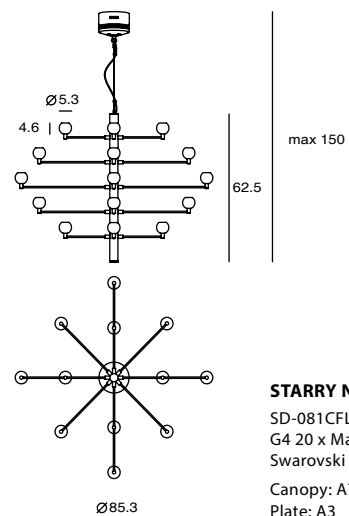

STARRY NIGHT P
SD-081CFL20
G4 20 x Max 10W
Swarovski crystal, steel
Canopy: A7
Plate: A3

TRANSPARENCE 透

TRANSPARENCE is combined with two glasses. The transparent one is just like a gauze, that the light can reach you but you cannot touch it. Through the opal inner glass, light is softened into a warm atmosphere.

光透過口吹白玉玻璃，經過如同薄紗般的透明玻璃，若隱若現地散發溫潤光輝與柔美氣質。雙玻璃交疊出光的層次感，透過調光裝置，找到合適的亮度，滿足空間裝飾與閱讀需求。

By Chen, Chao Cheng 陳昭成，2002