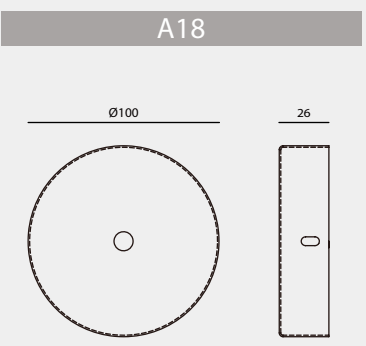

CANOPY TYPE

壁 蓋 種 類