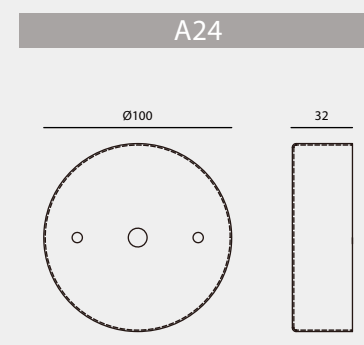

CANOPY TYPE

壁 蓋 種 類