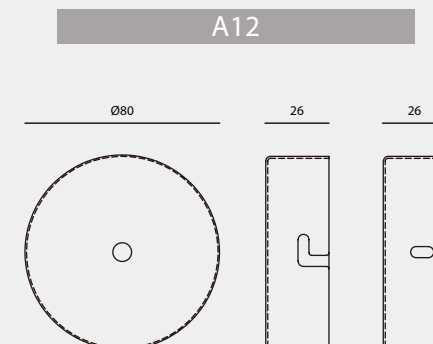

CANOPY TYPE

壁 蓋 種 類