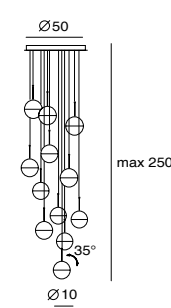

DORA P12
SLD-1010P12
LED 12 x 6.5W CRI90
cast glass, steel
shade rotatable
Canopy: A25
Plate: D4