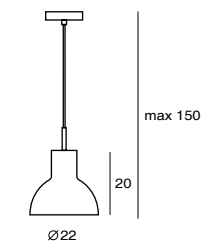

IP 65

CASTLE W R LED
SLD-7034CWO
LED 5W 3000K 425lm CRI80
concrete, steel
Canopy: B6
Plate: C2

IP 65

CASTLE P CONE S
SQ-185CP
E27 1 x Max 12W CFL
concrete, steel
Canopy: A
Plate: A

CASTLE P BELL S
SQ-3164CP
E27 1 x Max 12W CFL
concrete, steel
Canopy: A
Plate: A