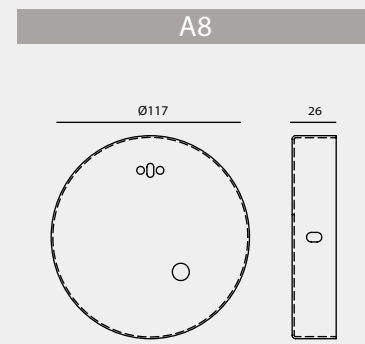

CANOPY TYPE

壁 蓋 種 類