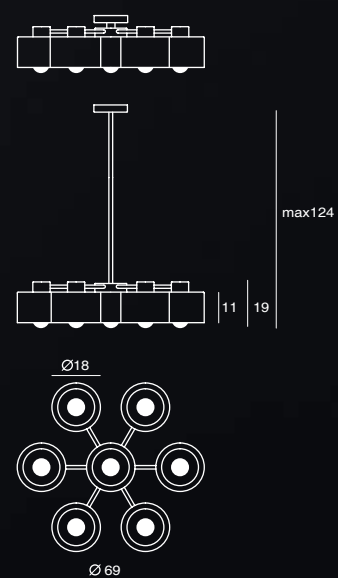

SNOWFLAKE P7
SQ-2757P7
E27 7 x Max 60W Crown
mouth-blown glass, steel
Canopy: A
Plate: A