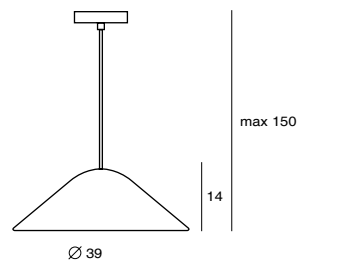

Golden PIN
DESIGN MARK
金點設計標甲