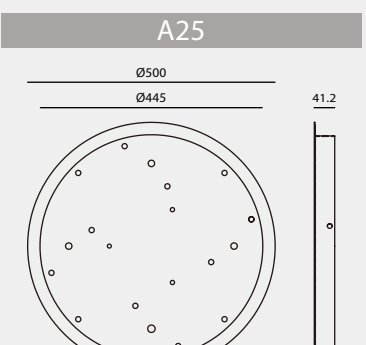

CANOPY TYPE

壁 蓋 種 類