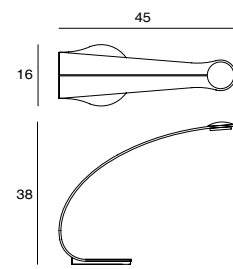

STREAM L
SLD-510DTE
LED 5W 3000K 425lm CRI80
matt black/ shiny white
touch dimmer

TICKTOCK 滴答

TICKTOCK got the inspiration from the concept of time. Without any hesitation, time is constantly moving forward second by second. Creating sculptural geometry, TICKTOCK is coated with sleek matte black paint, and connected to a power source by a red textile cord. The strategic usage of LED makes this modern lighting environmentally sound as well.

時間總是一步步,毫不猶豫且永不回頭地往前走。而「滴答」就像陪您工作到6:15的好朋友。霧黑烤漆的低調外型,以紅色紡織線點綴,為冷峻的TICKTOCK注入一股暖意。襯托辛勤工作亦不失赤子之心的您,LED的使用,更賦予這盞簡單的現代燈一個不簡單的綠色使命。

By Chen, Chao Cheng 陳昭成, 2007