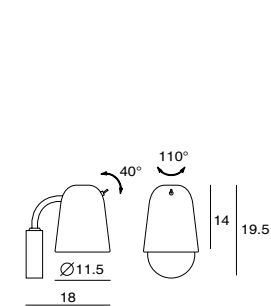

DOBI 多比

Since living spaces are generally not as spacious as before, we redesign a series of popular collections in 2015 and enable them to fit well than the original ones. DOBI is an extension from DODO, the design which was inspired by the comical bird from Alice in wonderland. Other than amending the size, the DOBI collection maintains whatever DODO has to offer, such as dip switch, the adjustable shade, etc. For those who has limited budget and living spaces, DOBI would be certainly ideal to collect.

因應現代大部份有限居家空間，2015年我們推出一系列 MINI 延伸款，尺寸更精巧，與環境的結合更密切。圓筒狀的 DODO，可活潑、可沈靜、可時髦、可典雅的多風格展現，自推出即吸引不少目光。DOBI 承襲 DODO 的基因，比例縮小，功能依舊，讓小空間的您，也能一享與 DODO 歷險的樂趣！

By Chen, Chao Cheng 陳昭成, 2015