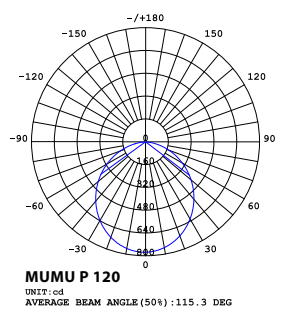

MUMU W
SLD-3981W
LED 5.7W 3000K 400lm CRI90
beech, walnut wood, aluminum
matt black/ matt pure white
Canopy: C9
Plate: F

MUMU P 120
SLD-3981P
LED 32W 3000K 2150Lm CRI90
beech, walnut wood, aluminum
matt black/ matt pure white
Canopy: C8-
Plate: A13