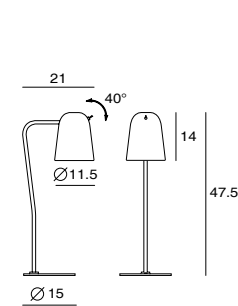

DOBI 多比

Since living spaces are generally not as spacious as before, we redesign a series of popular collections in 2015 and enable them to fit well than the original ones. DOBI is an extension from DODO, the design which was inspired by the comical bird from Alice in wonderland. Other than amending the size, the DOBI collection maintains whatever DODO has to offer, such as dip switch, the adjustable shade, etc. For those who has limited budget and living spaces, DOBI would be certainly ideal to collect.

因應現代大部份有限居家空間，2015年我們推出一系列 MINI 延伸款，尺寸更精巧，與環境的結合更密切。圓筒狀的 DODO，可活潑、可沈靜、可時髦、可典雅的多風格展現，自推出即吸引不少目光。DOBI 承襲 DODO 的基因，比例縮小，功能依舊，讓小空間的您，也能一享與 DODO 歷險的樂趣！

By Chen, Chao Cheng 陳昭成, 2015