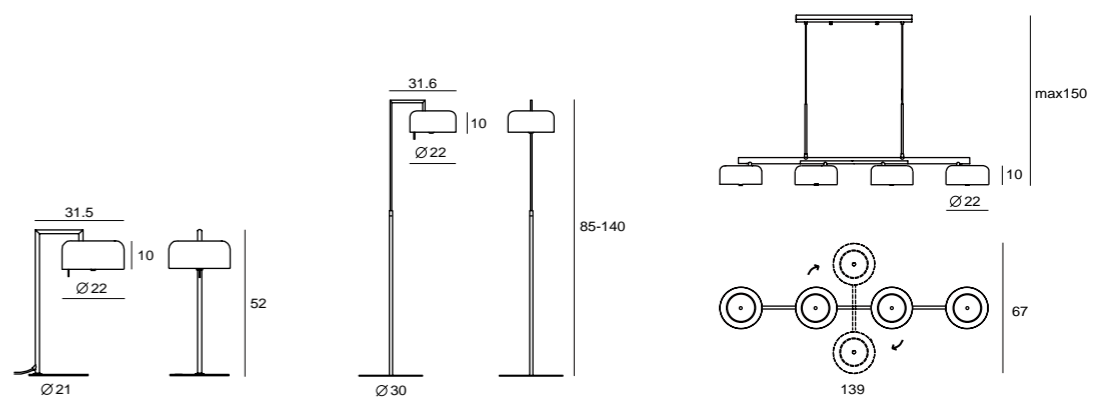

LALU+ 拉魯

座落于日月潭上的小島，是邵族祖先鞠躬耕耘、孕育血脈至最終安息的聖土。LALU 取此寓言，將蓊鬱山林與翠澈水景交融的影像，化做夜色蒼茫中的一絲靜謐。隨著環境意識抬頭，新一代 LALU+ 重新演繹經典，以金屬取代玻璃。外型更具張力，功能亦有革新，使用者可依需求，由「一」至「十」轉動燈桿角度，彷彿翻轉晨昏光氛於居家之中。

The LALU collection has been welcomed for years. In terms of reinterpreting the charming collection, we amend it into a more contemporary look. Since home furnishing and accessories are getting diversified and multi-function, the linear fixture of LALU+ pendant can be turned between cross and straight. Whole new LALU+, a sensory illumination that comes in copper x matte black and jelly green x brass.

By Chen, Chao Cheng 陳昭成, 2014