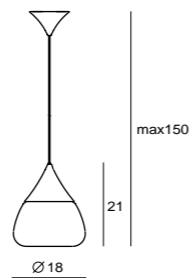

MIST P M
SQ-8997P
E27 1 x Max 50W PAR20
mouth-blown glass, steel
copper/ matt brass/ chrome
紅銅/ 霧金/ 鉻
sand-blasted