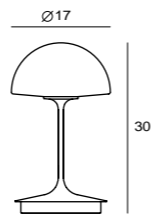

PENSÉE D
SG-7992DJ
G9 1 x Max 33W Halogen
mouth-blown glass, steel
DJ dimmer