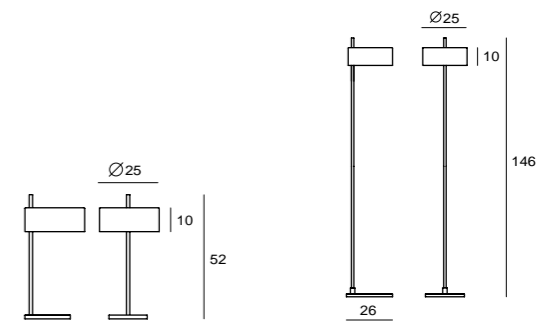

LALU D
SQ-250D
E27 1 x Max 12W CFL
mouth-blown glass, marble, steel
matt opal/ shiny red glass
霧白/ 亮紅

LALU F
SQ-250F
E27 1 x Max 12W CFL
mouth-blown glass, marble, steel
matt opal/ shiny red glass
霧白/ 亮紅