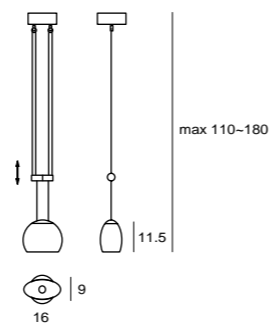

JOJO P
SL-800
G6.35 1 x Max 50W Halogen
mouth-blown glass, steel
up-and-down adjustable