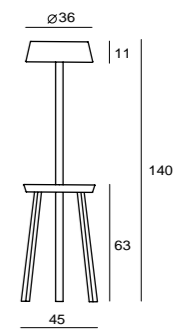

By Li, Hui Lun 李慧倫, 2012

CARRY D

**CARRY MINI D**  
SQ-6353MDU  
E27 1 x Max 12W CFL  
beech, steel  
matt black/ matt pure white  
霧黑/ 霧白  
USB charger

**CARRY D**  
SQ-6350MDU  
E27 2 x Max 12W CFL  
beech, steel  
matt pure white  
霧白  
USB charger