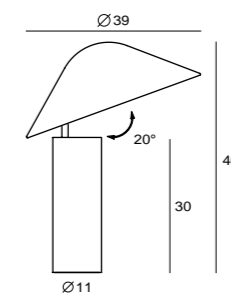

DAMO D
SQ-339MDR
E27 2 x Max 12W CFL
matt black/ copper
霧黑/ 紅銅
adjustable lampshade