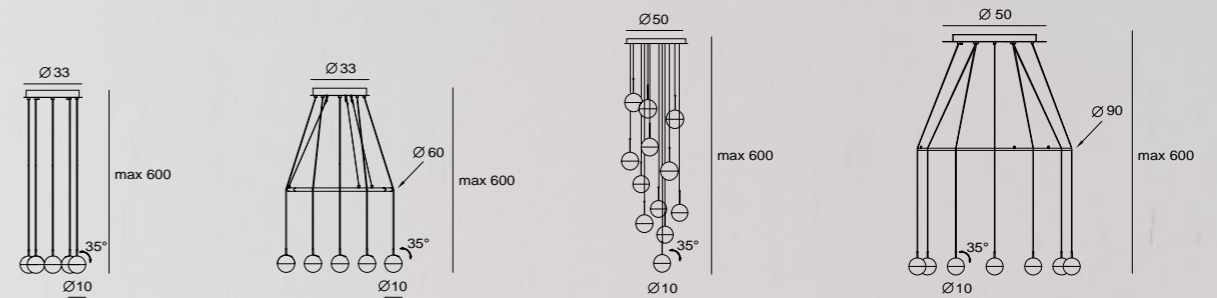

By Chang, Ting Ting 張淨淨, 2015

**DORA P**  
SLD-1010P  
LED 1 x 6.5W CRI90  
cast glass, steel

**DORA P3**  
SLD-1010P3  
LED 3 x 6.5W CRI90  
cast glass, steel  
shade rotatable

**DORA PL5**  
SLD-1010PL5  
LED 5 x 6.5W CRI90  
cast glass, steel  
shade rotatable