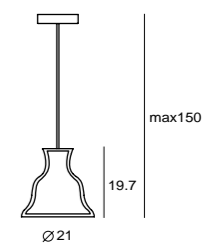

SALUTE BELL R
SQ-827PR
E27 1 x Max 12W CFL
mouth-blown glass, steel
reflector: chrome/ copper/ brass
銀色/ 紅銅/ 金色