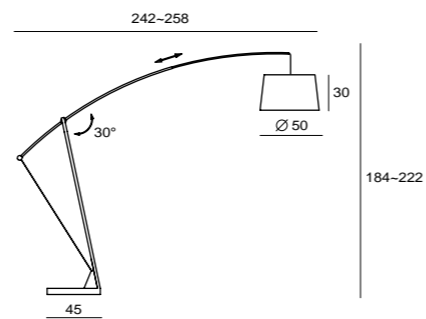

ARCHER F XL
SQ-603FLR
E27 3 x Max 23W CFL
fabric, steel, beech
adjustable arm

CHINA 閣

深藏東方人文底蘊的「閣」，如同一位智者一身簡單、低調卻智慧無限。兼具開關功能的旋轉式底座，不但將外型簡化到極致，在沉穩之餘亦帶入創意與幽默。似乎在觸碰 DJ Base，調動光影變化的同時，也聽見黑膠唱片轉動的聲音。此系列有桌、立燈兩款。

CHINA epitomizes an oriental spirit, an elder with infinite wisdom. CHINA features an impressive oil-bronzed finish with brushed copper edge. It intelligently comes with a spinning switch. Turn the base on and you will find a subtle light spinning. It is singing and celebrating the chords of the Eastern spirit.

By Chen, Chao Cheng 陳昭成, 2004