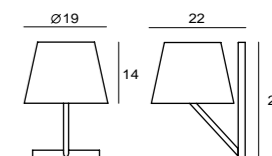

CHEVALIER 騎士

彷彿騎士般的儀態，靈敏的舉投之間仍不失沉穩內斂。「騎士」系列獨特的扁圓金屬管身，支撐可曲可直的關節，桌立燈甚至可調整高低。光線透過口吹白玉玻璃，灑下溫柔光氛，為空間增添優雅氣質。

A chevalier seems to have a humble personality with swift motion. That is how CHEVALIER was designed. It features an opal mouth-blown glass upon the cross-section tube, which achieves the purposes of softening the light and adjusting the height.

By Chen, Chao Cheng 陳昭成, 2005

CONCOM 相伴

光和影子總是形影不離，分享彼此的小祕密，這種如影隨形的親密，是「相伴」的小心機！透過具像的立影，即使沒有點亮它，依然感受它陪在你身邊。陪伴，是人與人之間最無價的禮物。

Light and shadow are twins. Together with each other they emit fascinating changes within spaces. The design concept comes from the idea of companionship. It is believed to be the best virtue among families, and we do hope this gift reminds you of treasuring precious moments that taking place at every home.

By Li, Hui Lun 李慧倫, 2009