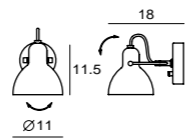

LAITO 光

Laito 是日文的「光明」之意。外型汲取自經典不朽的燈罩以及傳統銀行燈的「魚骨結構」，是對復古的眷戀；以俐落的線條、霧面烤漆重新定義出都市低調與簡單的性格。搭配可 350° 轉動的新魚骨結構，讓「光」帶著復古，走入現代實用簡約生活之中。

LAITO collection is a tribute to vintage designs. The idea came from "banking lamps" which were largely used in banks back in old days. It has a specialized fishbone-like structure to enhance balance and allow the lampshade to rotate. When you focus on works, LAITO is focusing on you.

By Chen, Chao Cheng 陳昭成, 2007