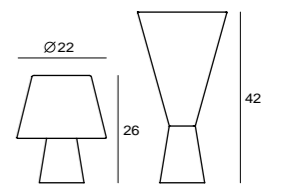

NUMEN 精靈

隨心所欲地塑捏它、點亮它就是一種樂趣。NUMEN 精靈桌燈以安全矽膠製成，不同於一般塑料，矽膠耐極端溫度 (-100~250°C)、抗腐蝕、無毒等安全特性，可以放心讓小孩玩耍揉捏，童心未泯！夜光型的精靈桌燈在熄滅後仍有 20 分鐘的微光，夜光的光線隨著人們入睡也逐漸變弱，同時達到舒眠與節能的效果，可當小夜燈使用。千變萬化的表情，亮出最甜蜜的光氛，怎麼能不征服您的心！

NUMEN lights differently each time when you give it a new look and shape. With NUMEN, you can let your inner creativity loose and bend the NUMEN to whatever your heart desires. Challenge your wildest imagination! NUMEN is constructed with silicone rubber, which is a safe material that offers countless advantageous properties such as thermal stability, low chemical reaction, and low toxicity. Staying lit for a full 20 minutes after its light source has been turned off, the fluorescent NUMEN literally falls asleep with you.

By Li, Hui Lun 李慧倫, 2008

NUMEN D
SQ-420D
E27 1 x Max 12W CFL
silicone rubber
normal: white/ orange/ blue
繽紛色: 白色/ 橘色/ 藍色
fluorescent: light green/ pink
夜光色: 淺綠/ 淺紫
flexible lampshade