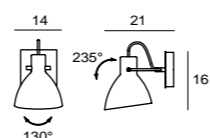

LAITO 光

Laito 是日文的「光明」之意。外型汲取自經典不朽的燈罩以及傳統銀行燈的「魚骨結構」，是對復古的眷戀；以俐落的線條、霧面烤漆重新定義出都市低調與簡單的性格。搭配可 350° 轉動的新魚骨結構，讓「光」帶著復古，走入現代實用簡約生活之中。

LAITO collection is a tribute to vintage designs. The idea came from "banking lamps" which were largely used in banks back in old days. It has a specialized fishbone-like structure to enhance balance and allow the lampshade to rotate. When you focus on works, LAITO is focusing on you.

By Chen, Chao Cheng 陳昭成, 2007