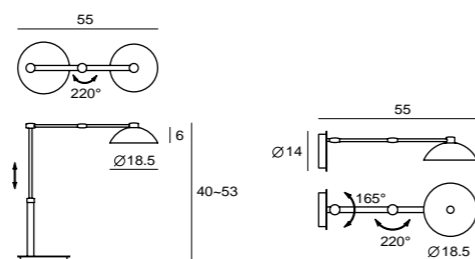

By Chen, Chao Cheng 陳昭成, 2005

**CHEVALIER D**  
SG-1271DA  
G9 1 x Max 33W Halogen  
mouth-blown glass, steel  
in-line hand dimmer

**CHEVALIER W**  
SG-1271WA-2  
G9 1 x Max 33W Halogen  
mouth-blown glass, steel  
adjustable arm