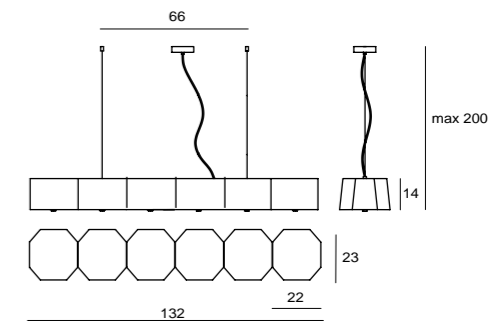

ZHE P6
SQ-2322MPL6
E27 6 x Max 12W CFL
steel, glass, beech
matt black
霧黑