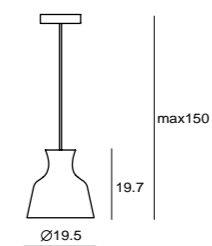

SALUTE CAKE
SQ-828P
E27 1 x Max 75W PAR30
mouth-blown glass, steel