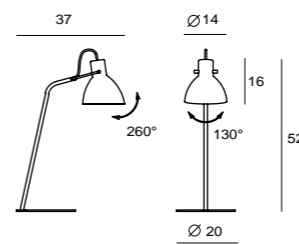

LAITO 光

Laito 是日文的「光明」之意。外型汲取自經典不朽的燈罩以及傳統銀行燈的「魚骨結構」，是對復古的眷戀；以俐落的線條、霧面烤漆重新定義出都市低調與簡單的性格。搭配可 350° 轉動的新魚骨結構，讓「光」帶著復古，走入現代實用簡約生活之中。

LAITO collection is a tribute to vintage designs. The idea came from "banking lamps" which were largely used in banks back in old days. It has a specialized fishbone-like structure to enhance balance and allow the lampshade to rotate. When you focus on works, LAITO is focusing on you.

By Chen, Chao Cheng 陳昭成, 2007