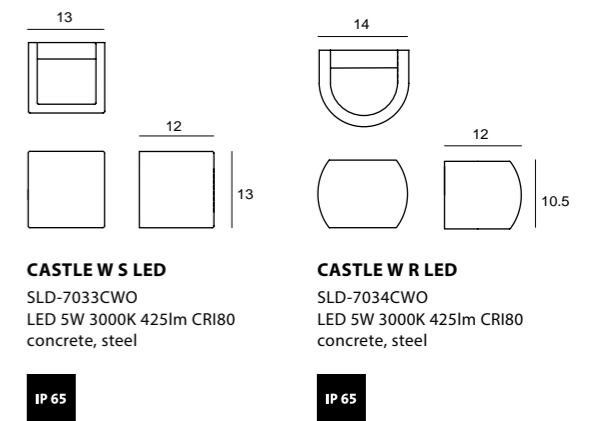

CASTLE 堡壘

耗時兩年研發，終於在 2008 年成功推出國際上第一件水泥燈飾 CASTLE。保留了水泥的原始紋理，同時呈現細緻觸感，並在中大型尺寸的材料中添加特殊材質，確保水泥的密合度及安全性。CASTLE 不僅顛覆燈具材料的印象，亦賦予原本樸實平凡的水泥嶄新的生命力。有多款造型吊燈，及戶外壁燈可供選擇。

The concrete- made CASTLE lamps has took two years on plenty of studies and trials. In 2008 we were proud to be the pioneer of presenting this much welcomed collections.

Ever since its first launch, the CASTLE has been an iconic family among all products. It comes with multiple choices in pendants, and wall lamp for outdoor (IP65).

By Chen, Chao Cheng 陳昭成, 2008