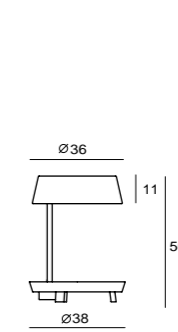

By Li, Hui Lun 李慧倫, 2012

CARRY D

**CARRY MINI D**  
SQ-6353MDU  
E27 1 x Max 12W CFL  
beech, steel  
matt black/ matt pure white  
霧黑/ 霧白  
USB charger

**CARRY D**  
SQ-6350MDU  
E27 2 x Max 12W CFL  
beech, steel  
matt pure white  
霧白  
USB charger