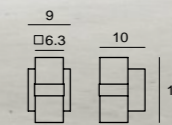

GLACIER 冰河

厚實的透明玻璃，就像冰河時期時冷艷的冰川，光影層層反射出晶透耀眼的光芒。清透的加厚玻璃加上亮白烤漆金屬內反射罩，讓 GLACIER 閃耀著現代感十足的絢麗，簡潔流暢的外型雖小，卻依舊光彩奪目。

Composed of thick transparent glass and chrome-finished inner shade, the tiny lamp Glacier glows gently among spaces. As the glacier in ice age, the lamp GLACIER wakes people with its warm light.

By Chen, Chao Cheng 陳昭成, 2008

ICE 晶采

點亮北極光，感受冰雪反射所有可見的亮，彷彿置身於北方國度。溫暖的色溫與冰塊的外表相調和，體驗冬季風情的同時也溫暖您的心。

Light up the northern light, feeling what are reflected into your eyes as putting yourself in the north. ICE is visibly composed of icecube-like glass shades, which seems to be melted by the warm light.

By Chen, Chao Cheng 陳昭成, 2001