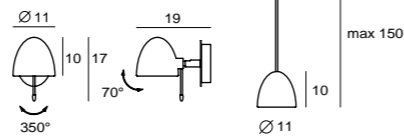

GLACIER W
SG-623WR
G9 1 x Max 33W Halogen
cast glass, steel

GLACIER P
SG-623P
G9 1 x Max 33W Halogen
cast glass, steel