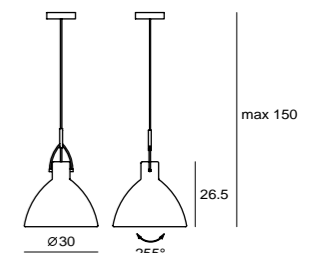

LAITO 光

Laito 是日文的「光明」之意。外型汲取自經典不朽的燈罩以及傳統銀行燈的「魚骨結構」，是對復古的眷戀；以俐落的線條、霧面烤漆重新定義出都市低調與簡單的性格。搭配可 350° 轉動的新魚骨結構，讓「光」帶著復古，走入現代實用簡約生活之中。

LAITO collection is a tribute to vintage designs. The idea came from "banking lamps" which were largely used in banks back in old days. It has a specialized fishbone-like structure to enhance balance and allow the lampshade to rotate. When you focus on works, LAITO is focusing on you.

By Chen, Chao Cheng 陳昭成, 2007