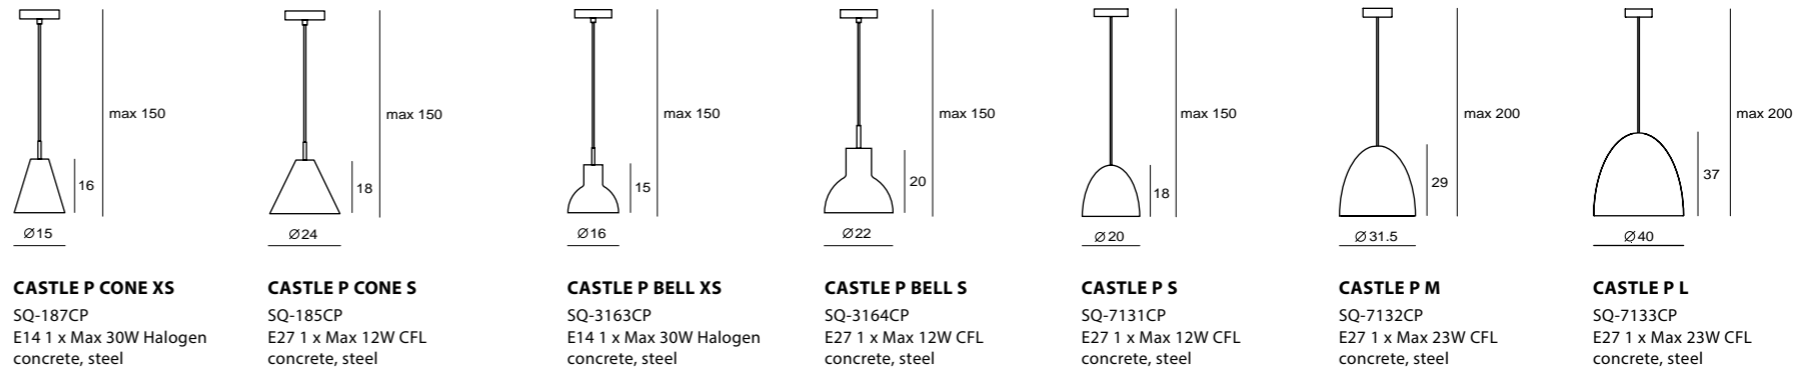

CASTLE 堡壘

耗時兩年研發，終於在 2008 年成功推出國際上第一件水泥燈飾 CASTLE。保留了水泥的原始紋理，同時呈現細緻觸感，並在中大型尺寸的材料中添加特殊材質，確保水泥的密合度及安全性。CASTLE 不僅顛覆燈具材料的印象，亦賦予原本樸實平凡的水泥嶄新的生命力。有多款造型吊燈，及戶外壁燈可供選擇。

The concrete- made CASTLE lamps has took two years on plenty of studies and trials. In 2008 we were proud to be the pioneer of presenting this much welcomed collections.

Ever since its first launch, the CASTLE has been an iconic family among all products. It comes with multiple choices in pendants, and wall lamp for outdoor (IP65).

By Chen, Chao Cheng 陳昭成, 2008