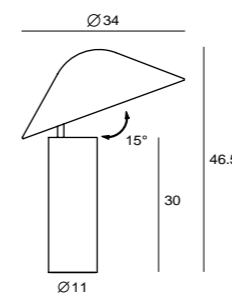

DAMO D S
SQ-339MDRS-1
E27 1 x Max 12W CFL
matt black/ copper
霧黑/ 紅銅
adjustable lampshade