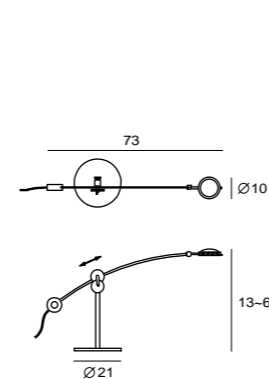

PLANET 行星

機械外貌的 PLANET 行星系列，背後有份細膩的設計思維：生活在大量光照地區的我們，常視光線為理所當然的產物，但若有天失去光線，一片籠罩於黑暗之下時，這才意識到，光，不僅有照明作用，亦是個指引希望，帶來祥和溫暖的守護者。簡約機械造型的 PLANET，藉由使用者多部位互動過程中產生的手感，平衡金屬材質俐落且冰冷的剛硬感。開關觸動時，漸進調光效果的 LED 暖光源，彷彿掀起夜色序幕，演出一場由朦朧進至柔美、皎潔的舞序。

Planet is the development of which completely interprets the design philosophy of SEED, simple, elegant as well as practically interactive. It took years to solve technical difficulties and come into such a polished design. The multi-adjustable parts provide users flexible experiences to meet needs. Combined with the intelligence of leading technology and aesthetics, the PLANET is ready to tenderly emits moon-like illumination through the genuine copper/ brass gear.

By Chen, Chao Cheng 陳昭成, 2014