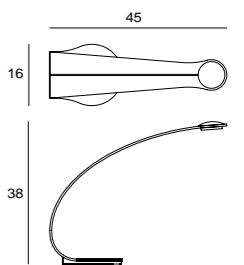

STREAM L
SLD-510DTE
LED 5W 3000K 425lm CRI80
matt black
霧黑
touch dimmer