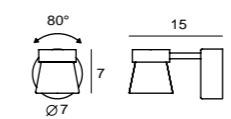

QIN 沁

「沁」是滲入且浸潤心脾，以木頭、口吹玻璃與金屬結合出意想不到的效果，實木的穩重與玻璃的清透平衡出舒服感受，彷彿和煦的午後陽光從窗外輕輕灑入，清新感沁入人心。系列包括玻璃吊燈兩款，及金屬吊、壁燈各一款共四種型式，玻璃吊燈可使用鎢絲或節能燈泡；金屬系列使用 LED，壁燈搭配觸碰調光鍵並可 90 度左右擺動，找到最適合的亮度和角度。

Qin is a status of being mentally refreshing. The steady texture of wood and the bright feeling of glass offer comfortable and balanced visual enjoyment. The integration of wood and glass materials causes a pleasantly surprising effect. Qin is available in wall, desk lamp and pendant with wide selections of transparent glass, mouth-blown glass along with metal.

By Li, Hui Lun 李慧倫, 2012