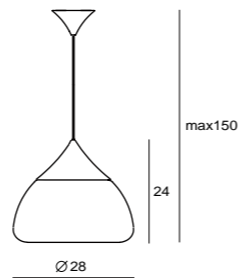

By Chen, Chao Cheng 陳昭成, 2014

**MIST P M**  
SQ-8997P  
E27 1 x Max 50W PAR20  
mouth-blown glass, steel  
copper/ matt brass/ chrome  
紅銅/ 霧金/ 鉻  
sand-blasted

**MIST P L**  
SQ-8997PL  
E27 1 x Max 50W PAR20  
mouth-blown glass, steel  
copper/ matt brass/ chrome  
紅銅/ 霧金/ 鉻  
sand-blasted