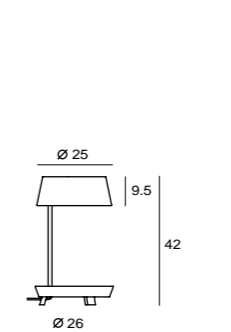

By Li, Hui Lun 李慧倫, 2012

CARRY D

**CARRY MINI D**  
SQ-6353MDU  
E27 1 x Max 12W CFL  
beech, steel  
matt black/ matt pure white  
霧黑/ 霧白  
USB charger

**CARRY D**  
SQ-6350MDU  
E27 2 x Max 12W CFL  
beech, steel  
matt pure white  
霧白  
USB charger