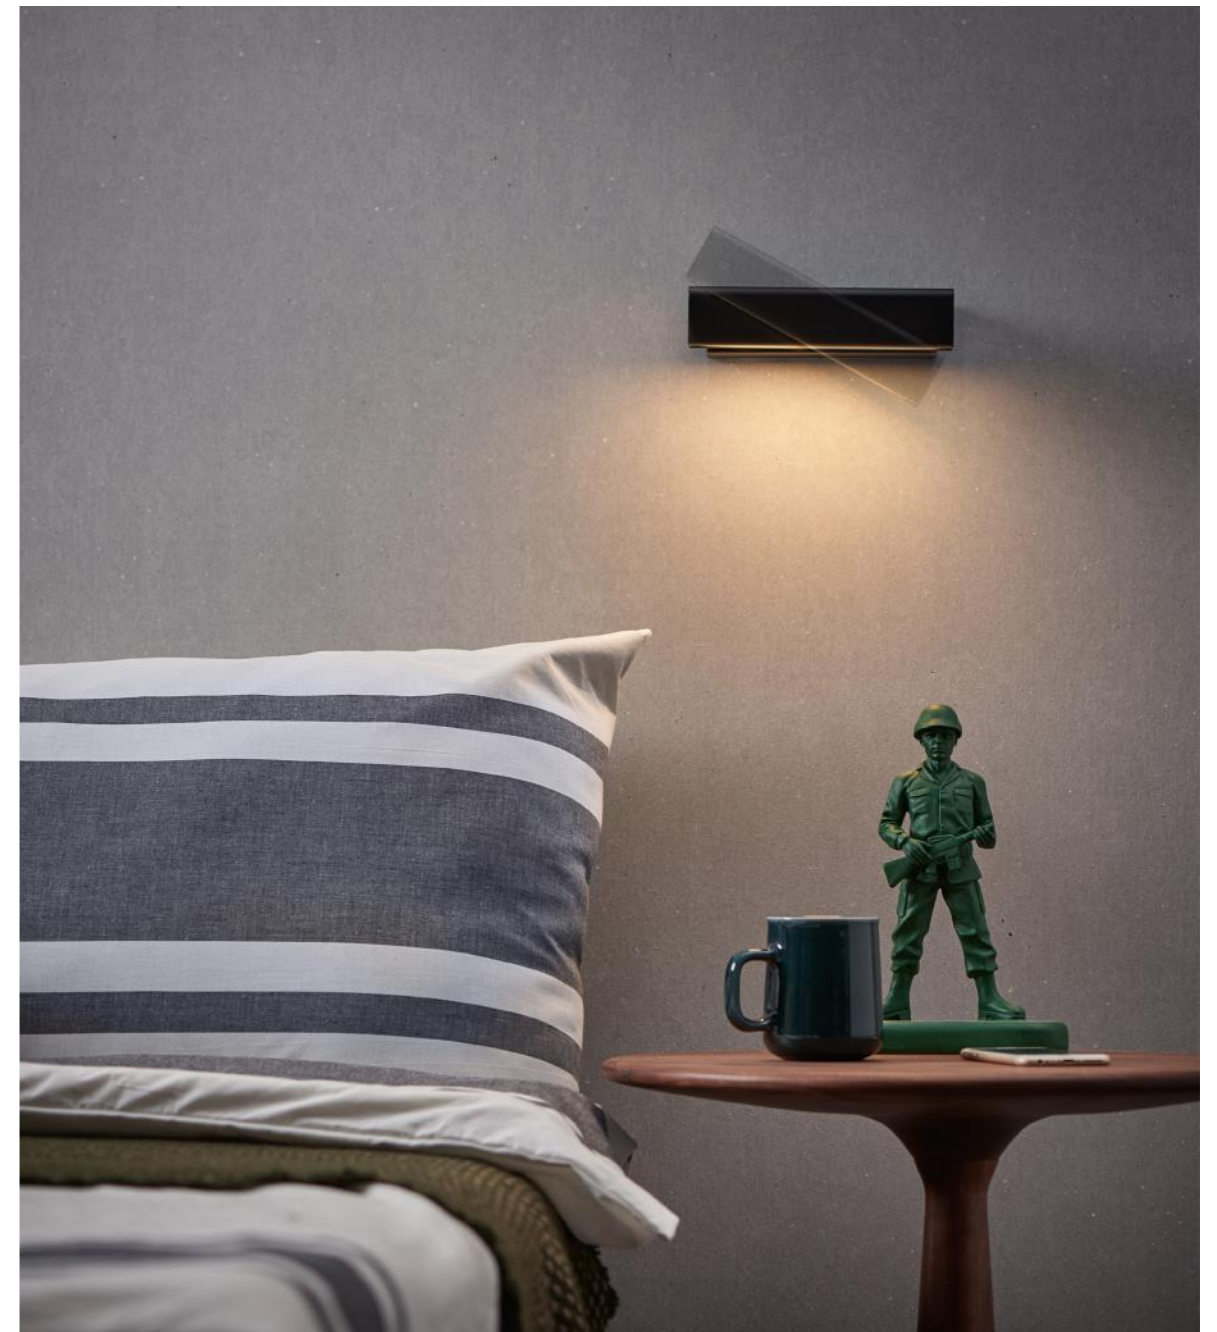

MUMU 木目

現代社會的發展，不全然引領我們走向璀璨的未來，有時人們感到無助，對環境的冷漠失去信心。觀察到此現象的設計師，結合前端科技，以簡潔的金屬材質，包覆高演色性 LED 燈體，隱喻科技發展的結晶；兩端的木片，點綴燈飾畫龍點睛效果。木頭，是最有生命力與溫度的材質，看見燈，我們即「目」見平衡冰冷感的「木」片亮點。空間中高懸的目木，娓娓道述，「即使再怎麼寒冷，總會看見一絲溫暖的存在」。

Taking the homonym in Chinese, MUMU sounds the same way as "seeing the wood". The designer Dian has been learning wood craft for years. It is the warmest material for him. Hence, to balance the cold sense of the linear metal body, he sets the beech/ walnut pieces on both ends of the LED pendant. Once you meet MUMU, you will see the woods immediately. MUMU has two versions to offer, 3000K and 5000K.

By Kuo, Keng Dian 郭庚典, 2015