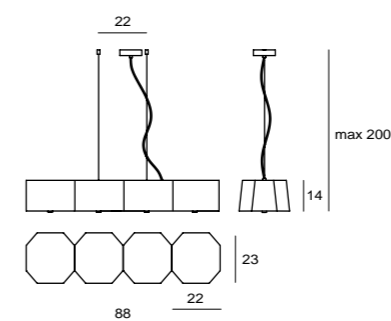

ZHE P4
SQ-2322MPL4
E27 4 x Max 12W CFL
steel, glass, beech
matt black
霧黑