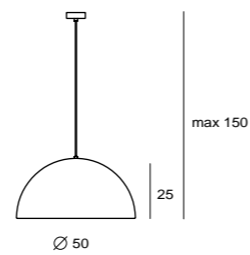

DOME P L
SQ-3650MP
E27 1 x Max 23 CFL
matt black/ shiny white/
copper
霧黑/ 亮白/ 紅銅
swirling reflector, bulb cover