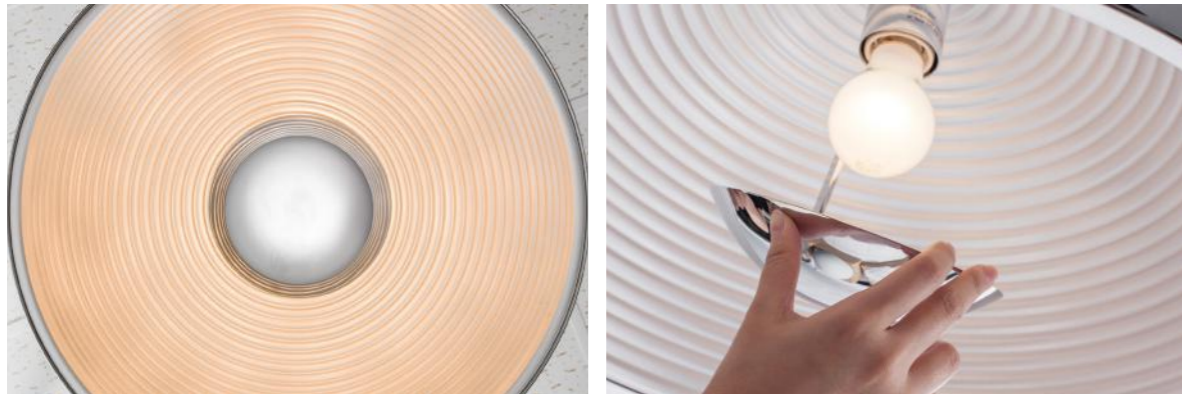

DOME 蒼穹

越簡單的外型藏著越不簡單的工藝。穹頂的半圓型燈罩，散發出簡鍊低調性格。同心圓鋁反射罩，底部的燈泡蓋遮住刺眼的光線，帶來室內空間溫和平靜的喜悅。

DOME fuses simplistic ideologies with precise craftsmanship. Balanced with a classic silhouette, the DOME features a vast lampshade embedded with a swirling aluminum reflector to soften the illuminance. Apart from that, in order to avoid the uncomfortable experience caused by glare, there is an easy-to-turn cover beneath the bulb. DOME goes well in both residential and commercial areas.

By Chen, Chao Cheng 陳昭成, 2005