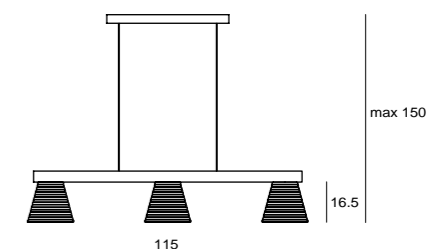

QIN 沁

「沁」是滲入且浸潤心脾，以木頭、口吹玻璃與金屬結合出意想不到的效果，實木的穩重與玻璃的清透平衡出舒服感受，彷彿和煦的午後陽光從窗外輕輕灑入，清新感沁入人心。系列包括玻璃吊燈兩款，及金屬吊、壁燈各一款共四種型式，玻璃吊燈可使用鎢絲或節能燈泡；金屬系列使用 LED，壁燈搭配觸碰調光鍵並可 90 度左右擺動，找到最適合的亮度和角度。

Qin is a status of being mentally refreshing. The steady texture of wood and the bright feeling of glass offer comfortable and balanced visual enjoyment. The integration of wood and glass materials causes a pleasantly surprising effect. Qin is available in wall, desk lamp and pendant with wide selections of transparent glass, mouth-blown glass along with metal.

By Li, Hui Lun 李慧倫, 2012