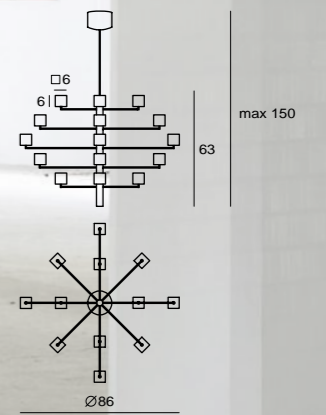

By Chen, Chao Cheng 陳昭成, 2001

**ICE W2**  
SD-60W2  
G4 2 x Max 20W Haloge  
cast glass, steel

**ICE P20**  
SD-62CFL20  
G4 20 x Max 10W Halogen  
cast glass, steel