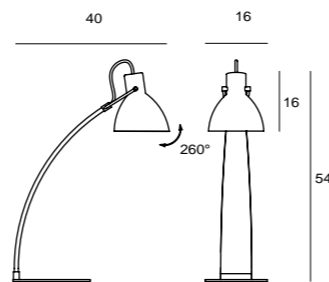

LAITO WOOD D
SQ-893DWR
E27 1 x Max 12W CFL
beech, steel
matt pure white/ matt black
霧白/ 霧黑
shade rotatable