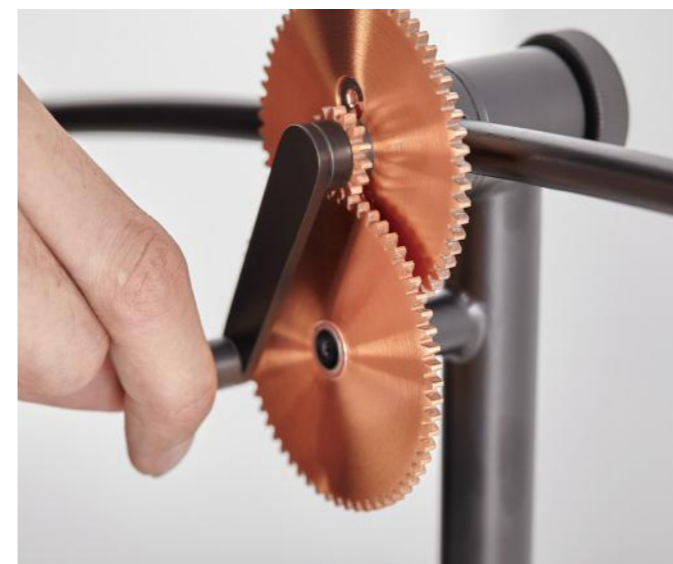

PLANET 行星

機械外貌的 PLANET 行星系列，背後有份細膩的設計思維：生活在大量光照地區的我們，常視光線為理所當然的產物，但若有天失去光線，一片籠罩於黑暗之下時，這才意識到，光，不僅有照明作用，亦是個指引希望，帶來祥和溫暖的守護者。簡約機械造型的 PLANET，藉由使用者多部位互動過程中產生的手感，平衡金屬材質俐落且冰冷的剛硬感。開關觸動時，漸進調光效果的 LED 暖光源，彷彿掀起夜色序幕，演出一場由朦朧進至柔美、皎潔的舞序。

Planet is the development of which completely interprets the design philosophy of SEED, simple, elegant as well as practically interactive. It took years to solve technical difficulties and come into such a polished design. The multi-adjustable parts provide users flexible experiences to meet needs. Combined with the intelligence of leading technology and aesthetics, the PLANET is ready to tenderly emits moon-like illumination through the genuine copper/ brass gear.

By Chen, Chao Cheng 陳昭成, 2014