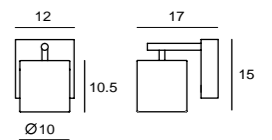

TICKTOCK 滴答

時間總是一步步，毫不猶豫且永不回頭地往前走，而「滴答」就像陪您工作到 6:15 的好朋友。霧黑烤漆的低調外型，以紅色紡織線點綴，為冷峻的 TICKTOCK 注入一股暖意。襯托辛勤工作亦不失赤子之心的您，LED 的使用，更賦予這盞簡單的現代燈一個不簡單的綠色使命。

TICKTOCK got the inspiration from the concept of time. Without any hesitation, time is constantly moving forward second by second. Creating sculptural geometry, TICKTOCK is coated with sleek matte black paint, and connected to a power source by a red textile cord. The strategic usage of LED makes this modern lighting environmentally sound as well.

By Chen, Chao Cheng 陳昭成, 2007

TRANSPARENCY 透

光透過口吹白玉玻璃，經過如同薄紗般的透明玻璃，若隱若現地散發溫潤光輝與柔美氣質。雙玻璃交疊出光的層次感，透過調光裝置，找到合適的亮度，滿足空間裝飾與閱讀需求。

TRANSPARENCY is combined with two glasses. The transparent one is just like a gauze, that the light can reach you but you cannot touch it. Through the opal inner glass, light is softened into a warm atmosphere.

By Chen, Chao Cheng 陳昭成, 2002