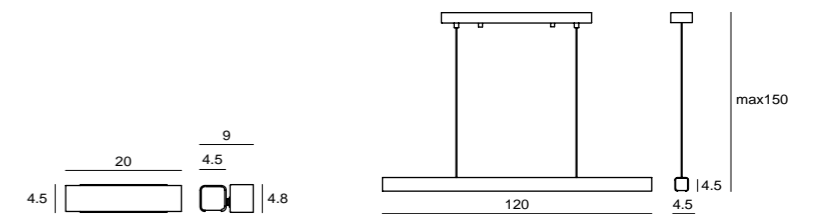

MUMU W
SLD-3981WPE
LED 5.7W 3000K 400lm CRI90
beech, walnut wood, aluminum
matt black/ matt pure white
霧黑/ 霧白
push dimmer

MUMU P 120
SLD-3981PPE
LED 32W 3000K 2150lm CRI90
beech, walnut wood, aluminum
matt black/ matt pure white
霧黑/ 霧白
push dimmer