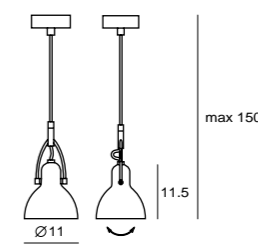

LAITO 光

Laito 是日文的「光明」之意。外型汲取自經典不朽的燈罩以及傳統銀行燈的「魚骨結構」，是對復古的眷戀；以俐落的線條、霧面烤漆重新定義出都市低調與簡單的性格。搭配可 350° 轉動的新魚骨結構，讓「光」帶著復古，走入現代實用簡約生活之中。

LAITO collection is a tribute to vintage designs. The idea came from "banking lamps" which were largely used in banks back in old days. It has a specialized fishbone-like structure to enhance balance and allow the lampshade to rotate. When you focus on works, LAITO is focusing on you.

By Chen, Chao Cheng 陳昭成, 2007