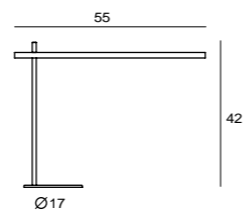

TICKTOCK D
SLD-393DP6
LED 6 x 1W 3000K 540lm CR180