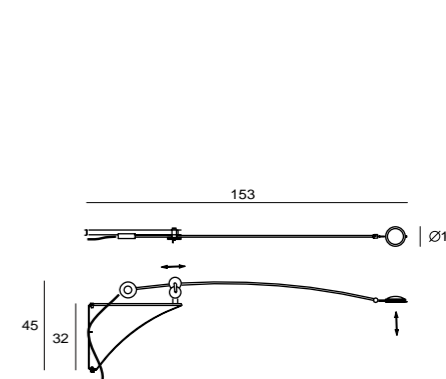

By Chen, Chao Cheng 陳昭成, 2014

**PLANET D**  
SLD-100DRTE  
LED 8.6W 3000K 600lm CRI90  
steel, copper  
copper  
紅銅  
multi-direction adjusted  
touch dimmer

**PLANET F**  
SLD-100FRTE  
LED 8.6W 3000K 600lm CRI90  
steel, copper  
copper  
紅銅  
multi-direction adjusted  
touch dimmer