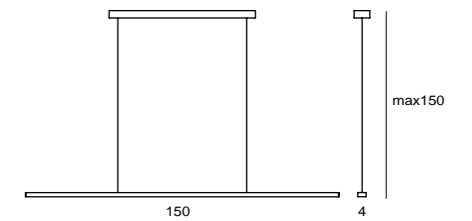

XY P24
SLD-398P24
LED 24 x 1W 3000K 2160lm CRI80
matt black
霧黑