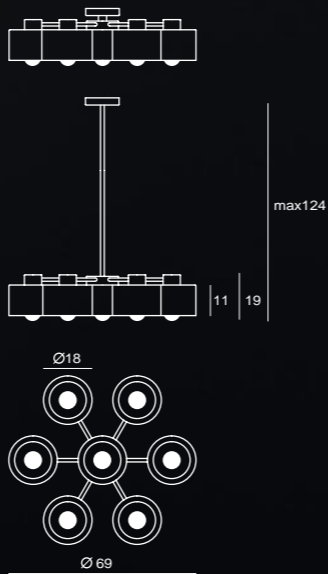

By Chen, Chao Cheng 陳昭成, 2007

**SNOWFLAKE W**  
SQ-2757WF  
E27 1 x Max 60W Crown  
mouth-blown glass, steel

**SNOWFLAKE P7**  
SQ-2757P7  
E27 7 x Max 60W Crown  
mouth-blown glass, steel