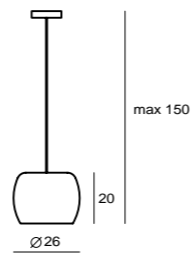

NEWTON P
SQ-7997P
E27 1 x Max 23W CFL
mouth-blown glass, steel
shiny opal/ shiny red glass
亮白/ 亮紅