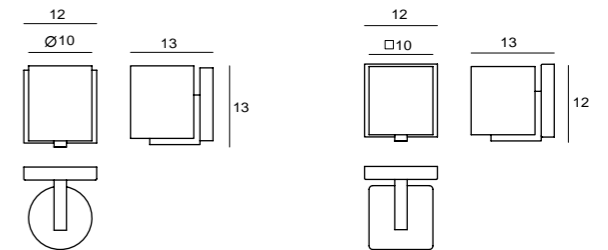

ZEN W 102
SG-102W1
G9 1 x Max 33W Halogen
Mouth-blown glass, steel (oil bronze)

ZEN W 103
SG-103W1
G9 1 x Max 33W Halogen
Mouth-blown glass, steel (chrome)