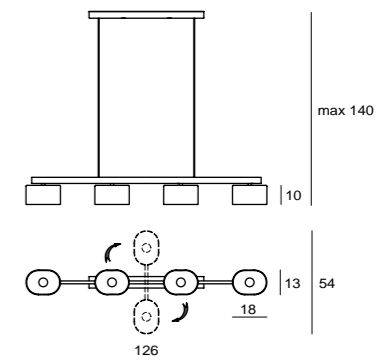

KAZOKU P
SG-323CTR4
G9 4 x Max 33W Halogen
mouth-blown glass, steel
cross-bar