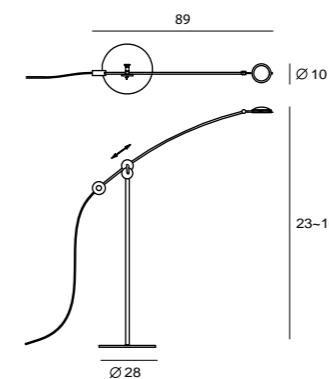

PLANET 行星

機械外貌的 PLANET 行星系列，背後有份細膩的設計思維：生活在大量光照地區的我們，常視光線為理所當然的產物，但若有天失去光線，一片籠罩於黑暗之下時，這才意識到，光，不僅有照明作用，亦是個指引希望，帶來祥和溫暖的守護者。簡約機械造型的 PLANET，藉由使用者多部位互動過程中產生的手感，平衡金屬材質俐落且冰冷的剛硬感。開關觸動時，漸進調光效果的 LED 暖光源，彷彿掀起夜色序幕，演出一場由朦朧進至柔美、皎潔的舞序。

Planet is the development of which completely interprets the design philosophy of SEED, simple, elegant as well as practically interactive. It took years to solve technical difficulties and come into such a polished design. The multi-adjustable parts provide users flexible experiences to meet needs. Combined with the intelligence of leading technology and aesthetics, the PLANET is ready to tenderly emits moon-like illumination through the genuine copper/ brass gear.

By Chen, Chao Cheng 陳昭成, 2014