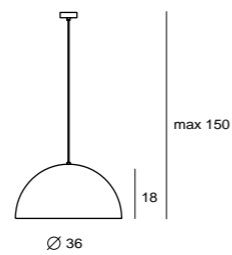

DOME P M
SQ-360MP
E27 1 x Max 12W CFL
matt black/ shiny white/
copper
霧黑/ 亮白/ 紅銅
swirling reflector, bulb cover