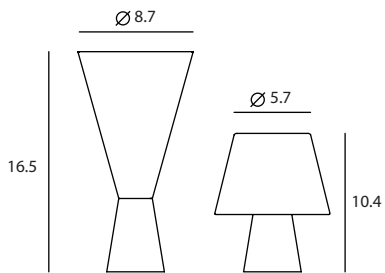

Numen Table
 SQ-420D
 E26 1 x Max 60W
 In-line on/off hand switch
 Clear PVC cord
 Flexible lampshade

Materials : silicone rubber
 Color : fluorescent green / fluorescent lavender /
 purple / orange / blue / white

Measurement : inches
 NUMEN / 2