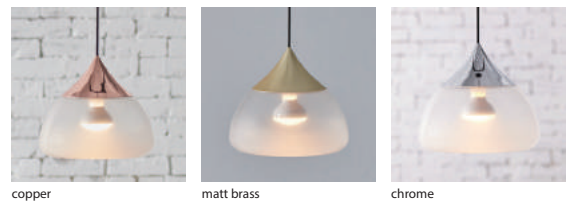

Mist Pendant M

SQ-8997P
E26 R63 1 x Max 50W
Black textile wire

Materials : sand-blasted glass, steel
Color : sand-blasted glass + copper
sand-blasted glass + matt brass
sand-blasted glass + chrome
Canopy : same as shade color

Mist Pendant L

SQ-8997PL
E26 R80 1 x Max 50W
Black textile wire

Materials : mouth-blown glass, steel
Color : sand-blasted glass + copper
sand-blasted glass + matt brass
sand-blasted glass + chrome
Canopy : same as shade color