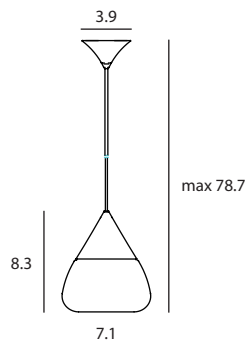

Mist Pendant M

SQ-8997P
E26 R63 1 x Max 50W
Black textile wire

Materials : sand-blasted glass, steel
Color : sand-blasted glass + copper
sand-blasted glass + matt brass
sand-blasted glass + chrome
Canopy : same as shade color

Mist Pendant L

SQ-8997PL
E26 R80 1 x Max 50W
Black textile wire

Materials : mouth-blown glass, steel
Color : sand-blasted glass + copper
sand-blasted glass + matt brass
sand-blasted glass + chrome
Canopy : same as shade color

copper

matt brass

chrome

Measurement : inches

MIST / 2