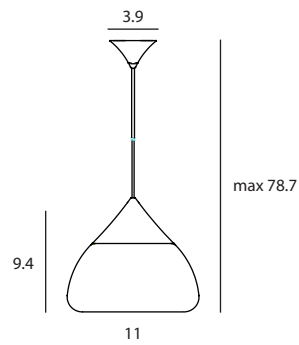

Mist Pendant M

SQ-8997P
E26 R63 1 x Max 50W
Black textile wire

Materials : sand-blasted glass, steel
Color : sand-blasted glass + copper
sand-blasted glass + matt brass
sand-blasted glass + chrome
Canopy : same as shade color

Mist Pendant L

SQ-8997PL
E26 R80 1 x Max 50W
Black textile wire

Materials : mouth-blown glass, steel
Color : sand-blasted glass + copper
sand-blasted glass + matt brass
sand-blasted glass + chrome
Canopy : same as shade color

copper

matt brass

chrome

Measurement : inches

MIST / 2